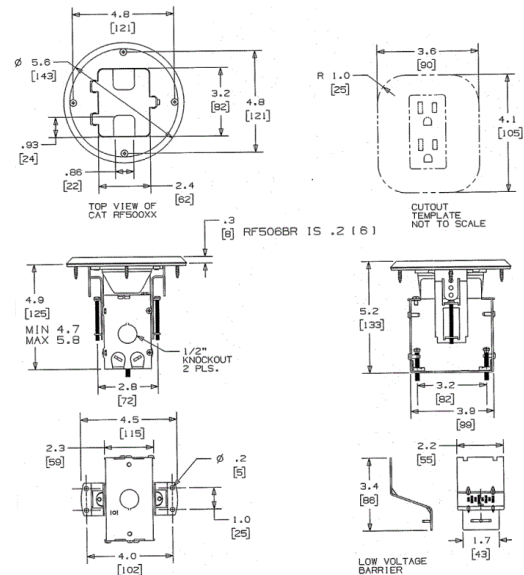

**Floor Boxes**  
**Residential Delivery Systems**  
**Flush Floor Boxes for Wooden Floors**

**Features**

- Pre-assembled flange and cover for fast installation
- Top screw fastening and side joist mounting provided
- Height accessible adjustments after the box is mounted

**Ordering Information**

Description	Device Color	UPC	Catalog Number
Flange and hinged	Chestnut Brown	883778300042	RF506BN

**Specifications**

Material	Aluminum
----------	----------

**Online Resources**

- Customer Use Drawing
- eCatalog
- Installation Instructions

Dimensions in Inches (mm)

Hubbell Wiring Device-Kellems • Hubbell Incorporated (Delaware) • 40 Waterview Drive • Shelton, CT 06484

Phone (800) 288-6000 • Fax (800) 255-1031 • Specifications subject to change without notice.