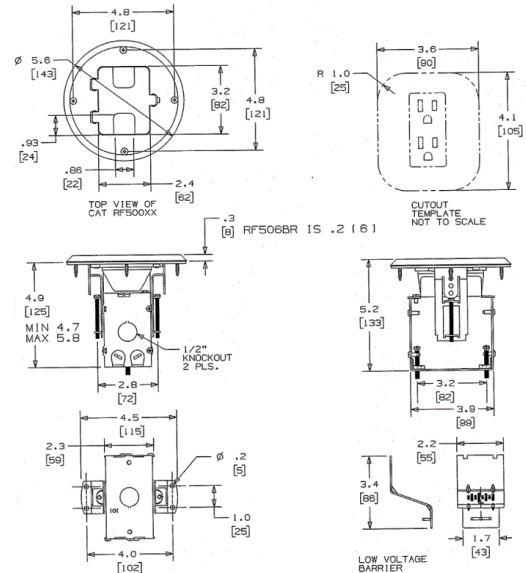

**Floor Boxes**  
**Residential Delivery Systems**  
**Flush Floor Boxes for Wooden Floors**

**Features**

- Pre-assembled flange and cover for fast installation
- Top screw fastening and side joist mounting provided
- Height accessible adjustments after the box is mounted

**Ordering Information**

Description	Finish	UPC	Catalog Number
Decorator duplex	Stainless Paint	883778112836	RF515SS

**Specifications**

Material	Aluminum
----------	----------

**Online Resources**

- Customer Use Drawing
- eCatalog
- Installation Instructions

Dimensions in Inches (mm)

Hubbell Wiring Device-Kellems • Hubbell Incorporated (Delaware) • 40 Waterview Drive • Shelton, CT 06484

Phone (800) 288-6000 • Fax (800) 255-1031 • Specifications subject to change without notice.