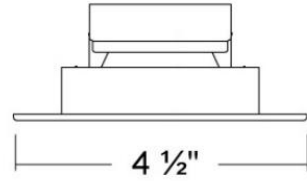

Pinhole Trims - 2" Opening

DIMENSIONS

Specification Grade Product
Fits GU10 or MR16 Lamps
Replace the lamp instead of the fixture at end of life

TL3537W

White Reflector
 White Ring

TL3537CH

Chrome Reflector
 White Ring