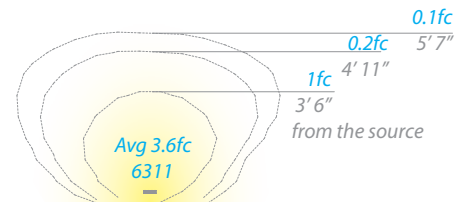

ORDERING NUMBER

	Color Temp	Finish
6311 <i>Small Slide</i>	30 <i>3000K Pure White</i>	BZ <i>Bronze on Aluminum</i>

6311-___BZ

Example: **6311-30BZ**

wacighting.com
Phone (800) 526.2588
Fax (800) 526.2585

Headquarters/Eastern Distribution Center
44 Harbor Park Drive
Port Washington, NY 11050

Central Distribution Center
1600 Distribution Ct
Lithia Springs, GA 30122

Western Distribution Center
1750 Archibald Avenue
Ontario, CA 91760