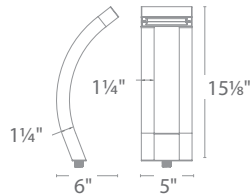

SLIDE LED PATH LIGHT

6311

WAC

LANDSCAPE LIGHTING

Fixture Type:

Catalog Number:

Project: _____

Location: _____

PRODUCT DESCRIPTION

Sleek linear design blends seamlessly into pathways while providing soft, even illumination

SPECIFICATIONS

Input: 9-15VAC (Transformer is required)
Power: 3.0W / 4.5VA
Brightness: Up to 95 lm
CRI: 90
Rated Life: 60,000 hours

FEATURES

- IP66 rated, Protected against powerful water jets
- Factory sealed water tight fixtures
- Translucent lens provides uniform light distribution
- Constant output for 9V-15V input
- Mounting stake, 6 foot lead wire, and direct burial gel filled wire nuts are included
- Recommended spacing for installation: Residential: 7 to 9ft; Commercial: 4 to 6ft
- Maintains constant lumen output against voltage drop
- UL & cUL 1838 Listed (12V)