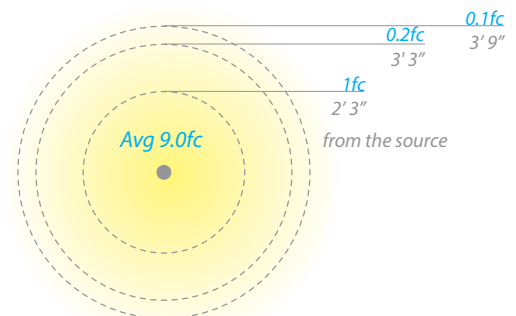

TIKI LED AREA LIGHT

6041/6042

WAC

LANDSCAPE LIGHTING

Fixture Type:

Catalog Number:

Project: _____

Location: _____

PRODUCT DESCRIPTION

Sturdy side mount design works well in applications where directional illumination is desired

FEATURES

- IP66 rated, Protected against powerful water jets
- Factory sealed water tight fixtures
- Solid diecast corrosion resistant aluminum alloy
- Recommended spacing for installation: Residential: 7 to 9ft; Commercial: 5 to 7ft
- Mounting stake, 6 foot lead wire, and direct burial gel filled wire nuts are included
- Maintains constant lumen output against voltage drop
- UL & cUL 1838 Listed

SPECIFICATIONS

Input: 9-15VAC (Transformer is required)
Power: 6.5W / 9.5VA
Brightness: 225 lm
CRI: 90+
Rated Life: 60,000 hours

ORDERING NUMBER

		Color Temp	Finish
6041	<i>Tiki</i>	27 2700K Warm White	BK Black on Aluminum
6042		30 3000K Pure White	BZ Bronze on Aluminum

6042-___BK

Example: **6042-30BK**

6041

6042

wacighting.com
Phone (800) 526.2588
Fax (800) 526.2585

Headquarters/Eastern Distribution Center
44 Harbor Park Drive
Port Washington, NY 11050

Central Distribution Center
1600 Distribution Ct
Lithia Springs, GA 30122

Western Distribution Center
1750 Archibald Avenue
Ontario, CA 91760