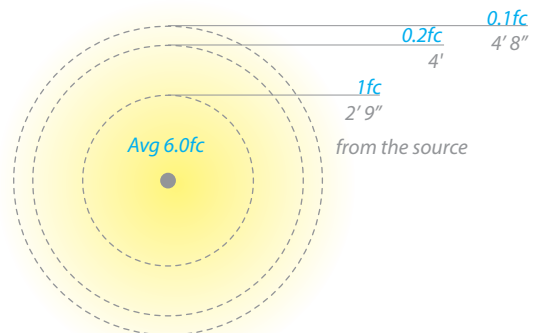

ORDERING NUMBER

		Color Temp	Finish
6041	<i>Tiki</i>	27 2700K Warm White	BK Black on Aluminum
6042		30 3000K Pure White	BZ Bronze on Aluminum

6042-___BK

Example: **6042-30BK**

6041