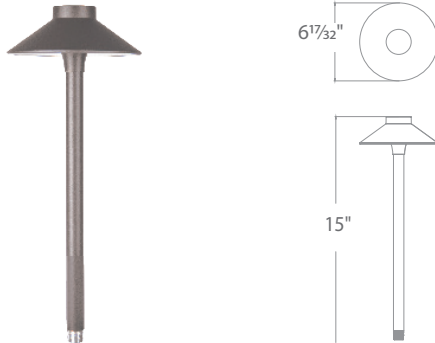

TIKI LED AREA LIGHT

6041/6042

WAC

LANDSCAPE LIGHTING