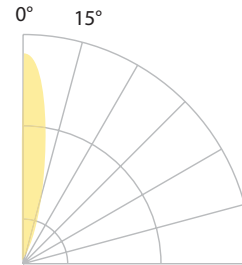

PRODUCT DESCRIPTION

Landscape 2" recessed inground luminaire for up, down, side light applications.

FEATURES

- Integrated honeycomb louver for reduced glare
- 30° visual cutoff IP68 rated, Suitable for continuous immersion under water
- Factory sealed water tight fixtures
- Solid stainless steel construction
- Stainless steel spring clip allows wall or downlight applications
- Available Concrete Pour Adapter
- Spring clip, 6' lead wire and direct burial gel filled wire nuts included
- Maintains constant lumen output against voltage drop
- UL 1838 Listed

SPECIFICATIONS

Input: 9 - 15VAC (Transformer is required)
Power: 4.1W / 6.6VA
Brightness: 170 lm
Beam Angle: 25°
CRI: 85
Rated Life: 70,000 hours

ORDERING NUMBER

		Color Temp		Finish	
2052	Square Honeycomb louver	27	2700K	BS	Bronzed Stainless Steel
		30	3000K	SS	Stainless Steel