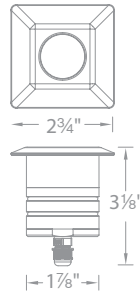

2" INGROUND - SQUARE

2052 Honeycomb Louver

WAC

LANDSCAPE LIGHTING

Fixture Type:

Catalog Number:

Project: _____

Location: _____

PRODUCT DESCRIPTION

Landscape 2" recessed inground luminaire for up, down, side light applications.

FEATURES

- Integrated honeycomb louver for reduced glare
- 30° visual cutoff IP68 rated, Suitable for continuous immersion under water
- Factory sealed water tight fixtures
- Solid stainless steel construction
- Stainless steel spring clip allows wall or downlight applications
- Available Concrete Pour Adapter
- Spring clip, 6' lead wire and direct burial gel filled wire nuts included
- Maintains constant lumen output against voltage drop
- UL 1838 Listed

SPECIFICATIONS

Input: 9 - 15VAC (Transformer is required)
Power: 4.1W / 6.6VA
Brightness: 170 lm
Beam Angle: 25°
CRI: 85
Rated Life: 70,000 hours

ORDERING NUMBER

		Color Temp		Finish	
2052	Square Honeycomb louver	27	2700K	BS	Bronzed Stainless Steel
		30	3000K	SS	Stainless Steel