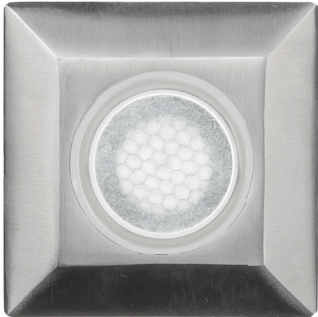

2" INGROUND - SQUARE

2052 Honeycomb Louver

WAC

LANDSCAPE LIGHTING

Fixture Type:

Catalog Number:

Project: _____

Location: _____

PRODUCT DESCRIPTION

Landscape 2" recessed inground luminaire for up, down, side light applications.

FEATURES

- Integrated honeycomb louver for reduced glare
- 30° visual cutoff IP68 rated, Suitable for continuous immersion under water
- Factory sealed water tight fixtures
- Solid stainless steel construction
- Stainless steel spring clip allows wall or downlight applications
- Available Concrete Pour Adapter
- Spring clip, 6' lead wire and direct burial gel filled wire nuts included
- Maintains constant lumen output against voltage drop
- UL 1838 Listed

SPECIFICATIONS

Input: 9 - 15VAC (Transformer is required)
Power: 4.1W / 6.6VA
Brightness: 170 lm
Beam Angle: 25°
CRI: 85
Rated Life: 70,000 hours

ORDERING NUMBER

		Color Temp		Finish	
2052	Square Honeycomb louver	27	2700K	BS	Bronzed Stainless Steel
		30	3000K	SS	Stainless Steel