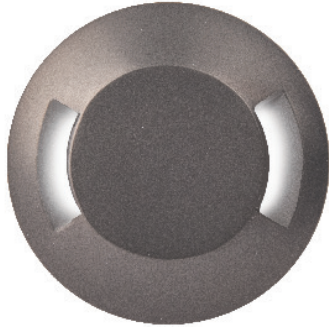

2" INGROUND

2071

WAC

LANDSCAPE LIGHTING

Fixture Type:

Catalog Number:

Project: _____

Location: _____

PRODUCT DESCRIPTION

Landscape 2" recessed in-ground luminaire washes walkways with a shadow-free smooth illumination.

FEATURES

- Factory sealed water tight fixtures
- Cold Weather Start: -40°C to 50°C
- Solid stainless steel construction
- Available Concrete Pour Adapter
- Spring clip, 6' lead wire and direct burial gel filled wire nuts included