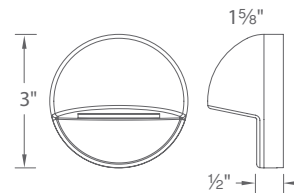

Fixture Type:

Catalog Number:

Project: _____

Location: _____