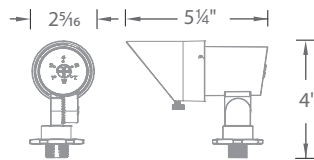

MINI ACCENT 12V

5111

WAC

LANDSCAPE LIGHTING

Fixture Type:

Catalog Number:

Project: _____

Location: _____

PRODUCT DESCRIPTION

Landscape mini accent luminaire. One fixture replaces all older halogen landscape accent lights

FEATURES

- Continuously Adjustable Beam Angles. Indexed at 10°, 25°, 40°, 50°
- Continuously Adjustable brightness control. Indexed at 1W, 2W, 4W, 6W, 7W
- IP66 rated, Protected against high-pressure water jets
- Solid diecast brass or corrosion resistant aluminum
- Factory sealed water tight fixtures
- Constant output for 9V-15V input
- Can be used as an uplight or downlight
- 2700K or 3000K color temperature
- Mounting stake, detachable shroud, 6' lead wire and direct burial gel filled wire nuts included
- MLV dimmable with remote MLV dimmers

SPECIFICATIONS

- **Input:** 9-15VAC
- **Power:** 1W to 7W / 2VA -10.5VA (Use VA value for sizing the transformer and calculate voltage drop.)
- **Brightness:** 45 lm to 365 lm
- **Beam Angle:** 10° to 50°
- **CRI:** 85
- **Rated Life:** 70,000 hours

ORDERING NUMBER

		Color Temp	Finish
5111	Mini Accent 12V	27	2700K Warm White
		30	3000K Pure White
			BK Black on Aluminum
			BZ Bronze on Aluminum
			BBR Bronze on Brass
			WT White on Aluminum

5111-30_____

Example: 5111-30BBR

wacighting.com

Phone (800) 526.2588

Fax (800) 526.2585

Headquarters, East Manufacturing Facility

44 Harbor Park Drive

Port Washington, NY 11050

South East Manufacturing Facility

1600 Distribution Ct

Lithia Springs, GA 30122

Central Manufacturing Facility

1700 South J Elmer Freeway, Ste 100

Cedar Hill, TX 75104

West Manufacturing Facility

1750 S Archibald Ave

Ontario, CA 91761