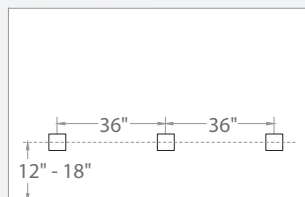

Spacing Recommendations for Optimal Light Distribution

Corridors / Hallways