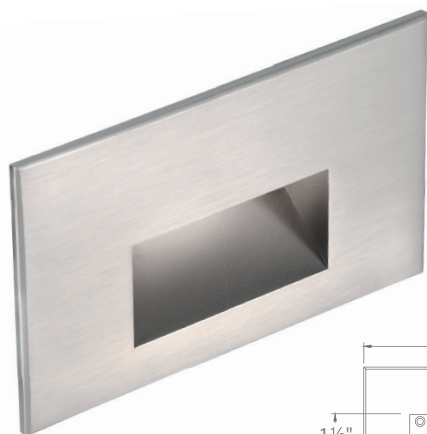

RECTANGLE STEP LIGHTS 12V

4011

WAC

LANDSCAPE LIGHTING

Fixture Type:

Catalog Number:

Project: _____

Location: _____

PRODUCT DESCRIPTION

Horizontal rectangle step light designed for safety and style on stairways, patios, decks, balcony areas, walkways and building perimeters.

Features an architectural design. Energy efficient for long-lasting outdoor lighting solutions. Creates an attractive, romantic impression at night.

FEATURES

- Solid diecast brass, corrosion resistant aluminum alloy, or cast stainless steel construction
- IP66 rated, Protected against high-pressure water jets
- Conveniently adapts into existing 12V system
- Invisible hardware
- Maintains constant lumen output against voltage drop
- UL 1838 Listed

SPECIFICATIONS

1. **Input:** 9-15VAC (Transformer is required)
   Power: 2W / 3.1VA
   CRI: 90
   Mounting: Fits into 2" x 4" J-Box with minimum inside dimensions of 3"L x 2"W x 2"H. Includes bracket for J-Box mount.
   Rated Life: 60,000 hours

ORDERING NUMBER

		Color Temp	CRI	Finish	Lumens	
4011	12V	27	2700K	90	BBR Bronze on Brass	17
					BK Black on Aluminum	17
					BZ Bronze on Aluminum	17
					WT White on Aluminum	38
	30	3000K	90	BBR Bronze on Brass	17	
				BK Black on Aluminum	17	
				BZ Bronze on Aluminum	17	
				WT White on Aluminum	38	
	AM	Amber	-	SS Cast Stainless Steel	23	
				BBR Bronze on Brass	11	
				BK Black on Aluminum	11	
				BZ Bronze on Aluminum	11	
					WT White on Aluminum	23
					SS Cast Stainless Steel	14

4011-_____

Example: 4011-30BK

wacighting.com
Phone (800) 526.2588
Fax (800) 526.2585

Headquarters/Eastern Distribution Center
44 Harbor Park Drive
Port Washington, NY 11050

Central Distribution Center
1600 Distribution Ct
Lithia Springs, GA 30122

Western Distribution Center
1750 Archibald Avenue
Ontario, CA 91760