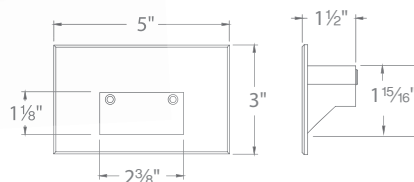

RECTANGLE STEP LIGHTS 12V

4011

WAC

LANDSCAPE LIGHTING

Fixture Type:

Catalog Number:

Project: _____

Location: _____

PRODUCT DESCRIPTION

Horizontal rectangle step light designed for safety and style on stairways, patios, decks, balcony areas, walkways and building perimeters.

Features an architectural design. Energy efficient for long-lasting outdoor lighting solutions. Creates an attractive, romantic impression at night.

FEATURES

- Solid diecast brass, corrosion resistant aluminum alloy, or cast stainless steel construction
- IP66 rated, Protected against high-pressure water jets
- Conveniently adapts into existing 12V system
- Invisible hardware
- Maintains constant lumen output against voltage drop
- UL 1838 Listed

SPECIFICATIONS

1. **Input:** 9-15VAC (Transformer is required)
   Power: 2W / 3.1VA
   CRI: 90
   Mounting: Fits into 2" x 4" J-Box with minimum inside dimensions of 3"L x 2"W x 2"H. Includes bracket for J-Box mount.
   Rated Life: 60,000 hours

ORDERING NUMBER

		Color Temp	CRI	Finish	Lumens	
4011	12V	27	2700K	90	BBR Bronze on Brass	17
					BK Black on Aluminum	17
					BZ Bronze on Aluminum	17
					WT White on Aluminum	38
	30	3000K	90	BBR Bronze on Brass	17	
				BK Black on Aluminum	17	
				BZ Bronze on Aluminum	17	
				WT White on Aluminum	38	
	AM	Amber	-	SS Cast Stainless Steel	23	
				BBR Bronze on Brass	11	
				BK Black on Aluminum	11	
				BZ Bronze on Aluminum	11	
					WT White on Aluminum	23
					SS Cast Stainless Steel	14

4011-_____

Example: 4011-30BK

wacighting.com
Phone (800) 526.2588
Fax (800) 526.2585

Headquarters/Eastern Distribution Center
44 Harbor Park Drive
Port Washington, NY 11050

Central Distribution Center
1600 Distribution Ct
Lithia Springs, GA 30122

Western Distribution Center
1750 Archibald Avenue
Ontario, CA 91760