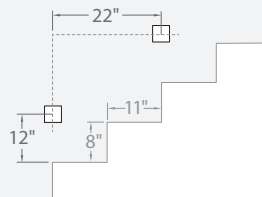

### Spacing Recommendations for Optimal Light Distribution

Corridors / Hallways

Stairs - Wall Mount

Stairs - Step Mount

Mount in center of stair as close to the upper tread as possible. For best results use one light per step for steps narrower than 5 feet