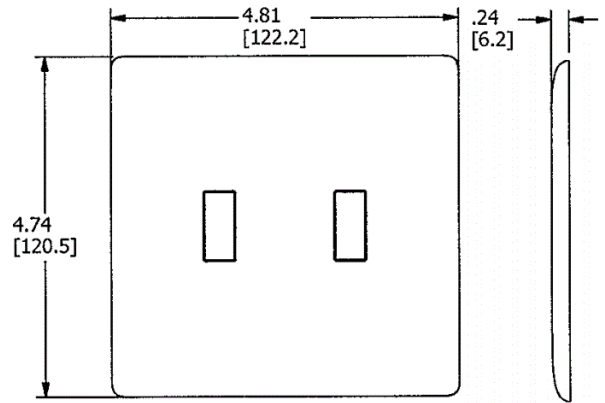

Ordering Information

Description	Color	UPC	Catalog Number
Snap-On Screwless Wallplates	White	883778306228	NPS262W

Listings

UL and CSA

Specifications

Cover and Base Material	Polycarbonate
Plate Type	2-Gang
Screws Subplate	Captive Stainless Steel

Online Resources

[eCatalog](#)

Dimensions in Inches (mm)

Hubbell Wiring Device-Kellems • Hubbell Incorporated (Delaware) • 40 Waterview Drive • Shelton, CT 06484

Phone (800) 288-6000 • Fax (800) 255-1031 • Specifications subject to change without notice.