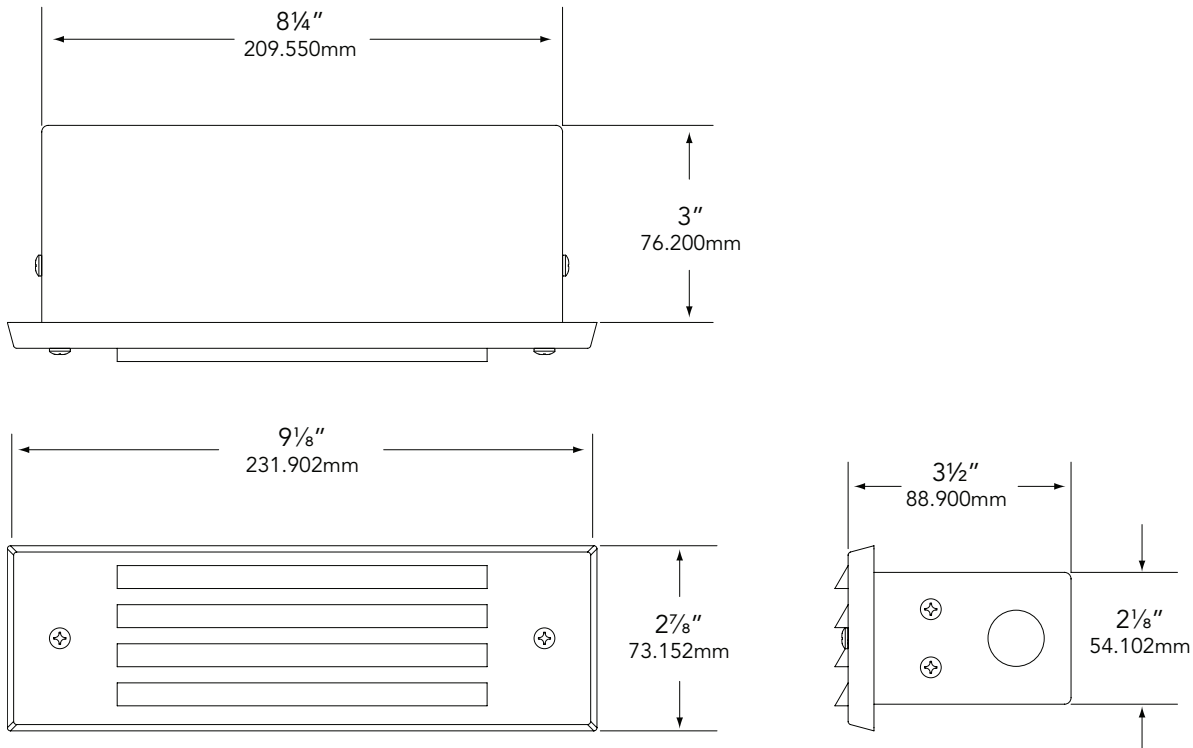

FINISH:

Polyester powder-coated finish available in Black, Architectural Brick, Architectural Bronze, Light Bronze, Dark Bronze, Granite, Terracotta, Rust, Hunter Green, Weathered Bronze, Weathered Iron, White, Verde, Pewter, and Mocha.

SOCKET/LAMP HOLDER:

Top grade ceramic socket with nickel contacts, stainless steel springs, & Teflon-jacketed wire leads.

LENS:

Clear, high impact, polycarbonate lens.

LAMP TYPE:

T3 (x 2) – 20W maximum. LN-10 T3 Halogen (10W) Standard.

MOUNTING:

Recessed mounting box included.

FASTENERS:

All fasteners are stainless steel.

WIRING:

Provided with a three-foot pigtail of 18-2 SPT1 UV resistant cable & underground connectors for a secure connection to the supply cable.

CERTIFICATION:

UL Listed to U.S. & Canadian safety standards for low voltage landscape luminaires (UL 1838). The maximum wattages allowed by Underwriters Laboratories (UL) for the U.S. & Canadian markets may vary. Maximum wattages specified are Underwriters Laboratories U.S. standard. Please contact Vista for any questions about the maximum wattages allowed by UL Canadian standards.

All Vista luminaires are MADE IN THE U.S.A.

This fixture is also available as a LED luminaire. Please refer to LED Specification Sheet - 4246-LED.

DIMENSIONS:

Vista Professional Outdoor Lighting reserves the right to modify the design and/or construction of the fixture shown without further notification.