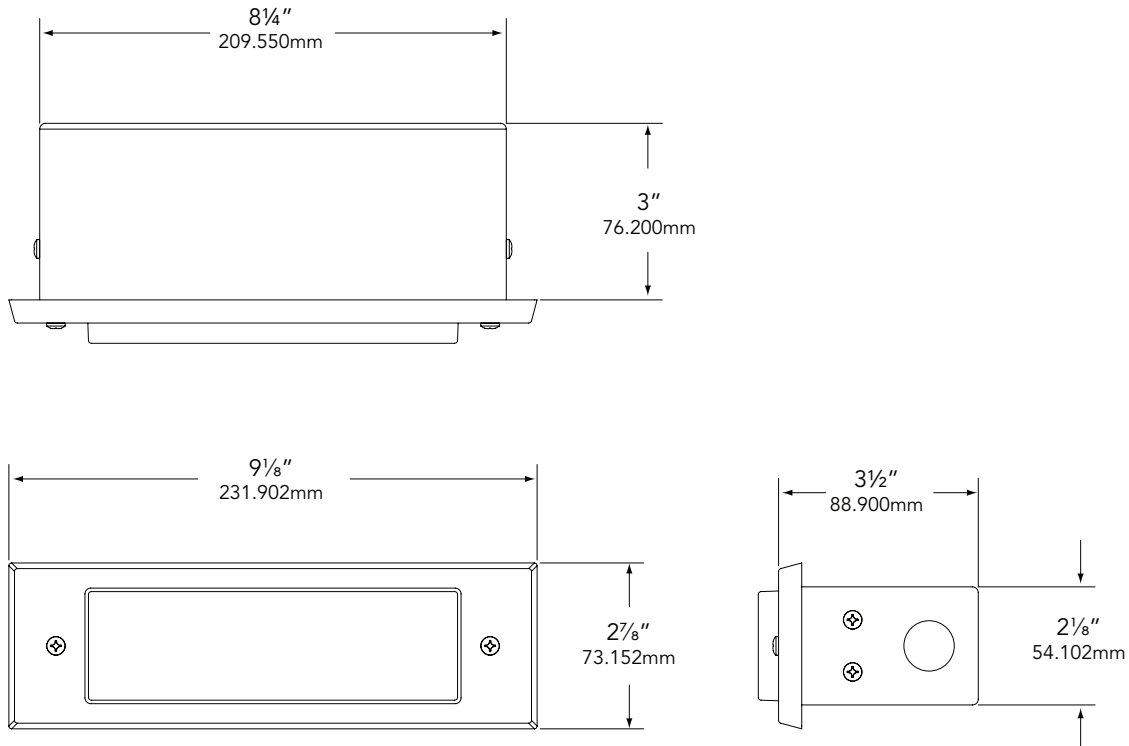

FINISH:

Polyester powder-coated finish available in Black, Architectural Brick, Architectural Bronze, Light Bronze, Dark Bronze, Granite, Terracotta, Rust, Hunter Green, Weathered Bronze, Weathered Iron, White, Verde, Pewter, and Mocha.

SOCKET/LAMP HOLDER:

Top grade ceramic socket with nickel contacts, stainless steel springs, & Teflon-jacketed wire leads.

LENS:

Translucent, molded, high-impact, polycarbonate lens.

LAMP TYPE:

T3 (x 2) – 20W maximum. LN-10 T3 Halogen (10W) Standard.

MOUNTING:

Recessed mounting box included.

FASTENERS:

All fasteners are stainless steel.

WIRING:

Provided with a three-foot pigtail of 18-2 SPT1 UV resistant cable & underground connectors for a secure connection to the supply cable.

CERTIFICATION:

UL Listed to U.S. & Canadian safety standards for low voltage landscape luminaires (UL 1838). The maximum wattages allowed by Underwriters Laboratories (UL) for the U.S. & Canadian markets may vary. Maximum wattages specified are Underwriters Laboratories U.S. standard. Please contact Vista for any questions about the maximum wattages allowed by UL Canadian standards.

All Vista luminaires are [MADE IN THE U.S.A.](#)

This fixture is also available as a LED luminaire. Please refer to LED Specification Sheet - 4245-LED.

DIMENSIONS:

Vista Professional Outdoor Lighting reserves the right to modify the design and/or construction of the fixture shown without further notification.