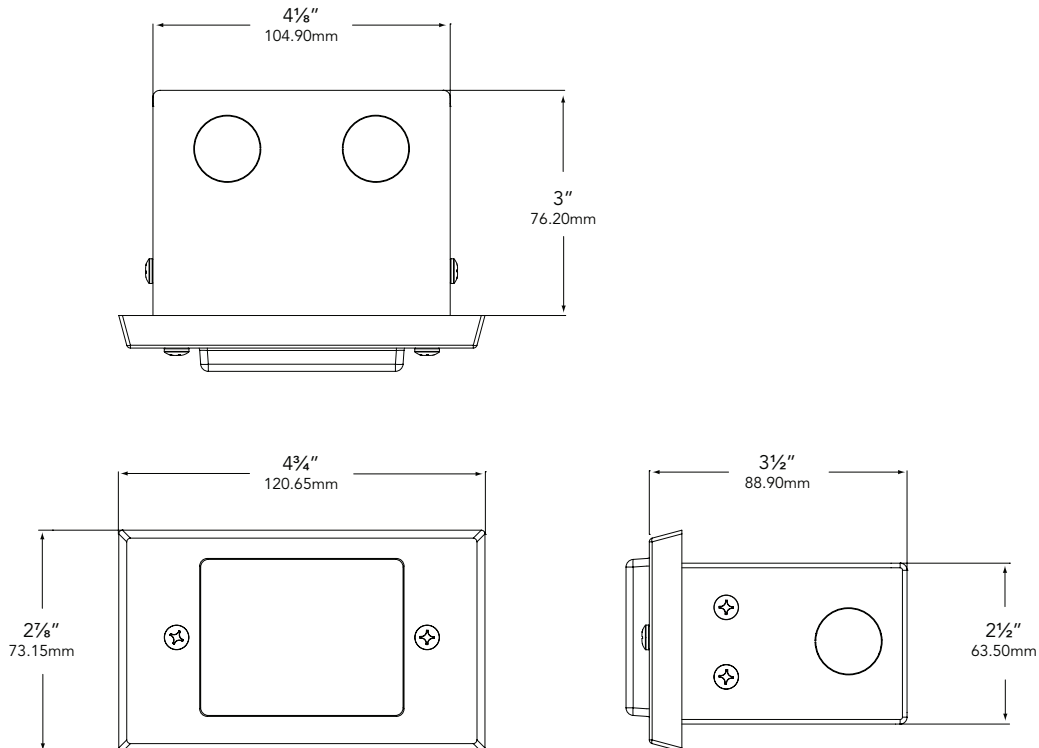

FINISH:

Polyester powder-coated finish available in Black, Architectural Brick, Architectural Bronze, Light Bronze, Dark Bronze, Granite, Terracotta, Rust, Hunter Green, Weathered Bronze, Weathered Iron, White, Verde, Pewter, and Mocha.

SOCKET/LAMP HOLDER:

Top grade ceramic socket with nickel contacts, stainless steel springs, & Teflon-jacketed wire leads.

LENS:

Translucent, molded, high-impact, polycarbonate lens.

LAMP TYPE:

T3 – 20W maximum. LN-10 T3 Halogen (10W) Standard.

MOUNTING:

Recessed mounting box included.

FASTENERS:

All fasteners are stainless steel.

WIRING:

Provided with a three-foot pigtail of 18-2 SPT1 UV resistant cable & underground connectors for a secure connection to the supply cable.

CERTIFICATION:

UL Listed to U.S. & Canadian safety standards for low voltage landscape luminaires (UL 1838). The maximum wattages allowed by Underwriters Laboratories (UL) for the U.S. & Canadian markets may vary. Maximum wattages specified are Underwriters Laboratories U.S. standard. Please contact Vista for any questions about the maximum wattages allowed by UL Canadian standards.

All Vista luminaires are MADE IN THE U.S.A.

This fixture is also available as a LED luminaire. Please refer to LED Specification Sheet - 4241-LED.

DIMENSIONS:

Vista Professional Outdoor Lighting reserves the right to modify the design and/or construction of the fixture shown without further notification.