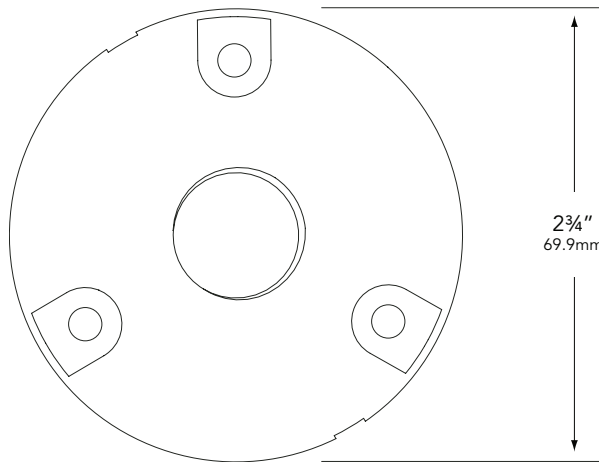

MOUNTING:

½" FPT for fixture mounting.

All Vista accessories are **MADE IN THE U.S.A.**

DIMENSIONS:

Vista Professional Outdoor Lighting reserves the right to modify the design and/or construction of the fixture shown without further notification.