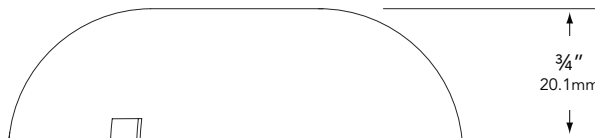

MOUNTING:

½" FPT for fixture mounting.

All Vista accessories are **MADE IN THE U.S.A.**

DIMENSIONS:

Vista Professional Outdoor Lighting reserves the right to modify the design and/or construction of the fixture shown without further notification.