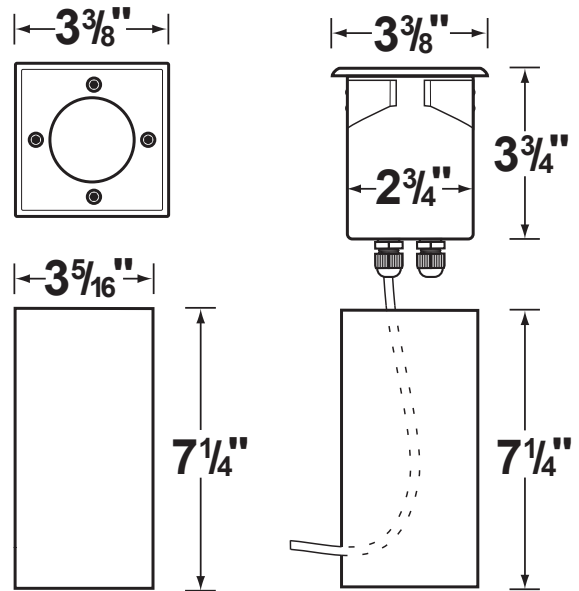

SPECIFICATION SHEET

PRODUCT # : CL-328-SS

• Well Lights

• Stainless Steel

Fixture Specifications:

- Housing:** Steel faceplate fitted onto aluminum housing, mounted inside a PVC sleeve, providing in-ground fixture support.
- Faceplate:** Stainless Steel faceplate, designed to recess into installed floor.
- Finish:** **SS-Stainless Steel.** PVC is available in black only.
- Lens:** Clear, tempered, and heat resistant glass.
- Socket:** Top grade ceramic bi-pin socket with retention clip.
- Lamp:** 12V, MR-16 halogen 35W max. L-BAB-C20 (20w) standard. LED lamps are also available. See lamp guide, below for more information.
- Gasket:** Silicone "O" ring seals faceplate to housing providing weather tight protection.

- Wiring:** Fixture is prewired with a 3ft 18-2 SJT-W direct burial cord. Wire connector sold separately. Universal connector (**CX-839**) or silicone filled wire nut (**CX-854**) is available from Corona Lighting.
- Mounting:** In-ground direct burial, or concrete encasement, including in-out compartments for multiple connection of fixtures. Faceplate recessed to installed floor.
- Electrical Notes:** A remote 12V transformer is required. Options are available from Corona Lighting. Voltage range for 12V halogen lamps are 11V-12.5V. Voltage range for LED lamps are 10V-17V. Proper grease/lubricant is suggested on threaded parts during installation process.
- Warranty:** Limited lifetime warranty on faceplate and one (1) year warranty on housing against manufacturer's defects.

CONTRACTOR: _____

SPECIFIER: _____

• When ordering LED lamp with a fixture your part number should follow the format below:

• **CL** - **product #** - **lamp** - **wattage** - **lamp angle**
CL - 328-SS - L-ED16 - 5W - FL Example: CL-328-SS-L-ED16-5W-FL