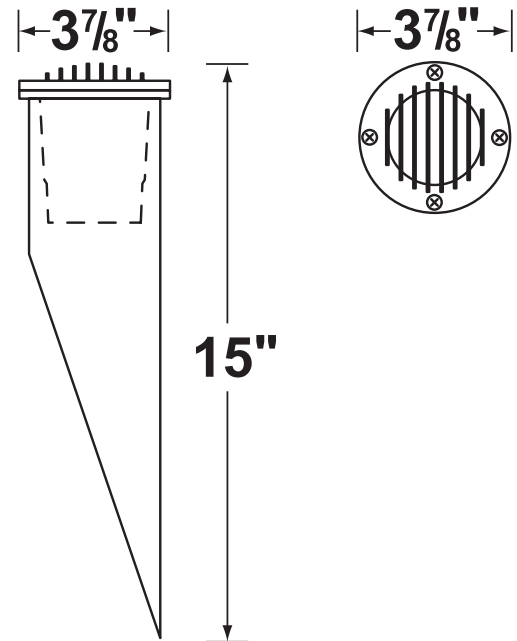

SPECIFICATION SHEET

E-Mail: sales@coronalighting.com

PRODUCT # : CL-303

• Well Lights

• Aluminum

Fixture Specifications:

1. **Housing:** Die-cast aluminum fixture, mounted with Stainless steel retension clips, inside a PVC sleeve.
2. **Finish:** Polyester UV powder coated Fixtures. Available in **BK-Black**, and **BR- Natural Brass** (VG color discontinued). PVC sleeve available in Black only.
3. **Lens:** Clear, tempered, and heat resistant glass.
4. **Socket:** Top grade ceramic bi-pin socket with retention clip.
5. **Lamp:** 12V, MR-16 halogen 50W max. L-BAB-C20 (20w) standard. LED lamps are also available. See lamp guide, below for more information.
6. **Gasket:** Silicone "O" ring gasket seals faceplate providing weather tight protection.

Wiring:

Fixture is prewired with a 3ft 18-2 SJT-W direct burial cord. Wire connector sold separately. Universal connector (**CX-839**) or silicone filled wire nut (**CX-854**) is available from Corona Lighting.

Mounting:

In-ground direct burial or concrete encasement

Electrical Notes:

A remote 12V transformer required, may be ordered to Corona Lighting separately. Voltage range for 12V halogen lamps are 11V-12.5V Voltage range for LED lamps are 9V-17V. Proper grease/lubricant is suggested on threaded parts during installation process.

Warranty:

One (1) year limited warranty on fixture housing and faceplate against manufacturer's defects.

3.5W and 5W

AVAILABLE LED LAMPS (Corona LED lamps have a five (5) year limited warranty against manufacturer's defects)

LAMP NUMBER	WATTS	BEAM		COLOR & TEMP.	RATED HOURS	HALOGEN EQUIVALENT
		SPREAD	LUMEN			
L-ED16-COB5W-SP	5	15° Spot	450	2700K	50,000	50 Watt
L-ED16-COB5W-FL	5	38° Flood	450	2700K	50,000	50 Watt
L-ED16-COB5W-WF	5	60° Wide Flood	450	2700K	50,000	50 Watt
L-ED16-COB5W-SP3K	5	15° Spot	470	3000K	50,000	50 Watt
L-ED16-COB5W-FL3K	5	38° Flood	470	3000K	50,000	50 Watt
L-ED16-COB5W-WF3K	5	60° Wide Flood	470	3000K	50,000	50 Watt
L-ED16-3W-SP	3.5	15° Spot	270	2700K	50,000	25 Watt
L-ED16-3W-FL	3.5	45° Flood	270	2700K	50,000	25 Watt
L-ED16-3W-WF	3.5	60° Wide Flood	270	2700K	50,000	25 Watt
L-ED16-5W-SP	5	15° Spot	350	2700K	50,000	40 Watt
L-ED16-5W-FL	5	45° Flood	350	2700K	50,000	40 Watt
L-ED16-5W-WF	5	60° Wide Flood	350	2700K	50,000	40 Watt

For more additional Lamps, and accessories visit Coronalighting.com

JOB INFORMATION

TYPE: _____ DATE: _____

JOB NAME & ADDRESS: _____

PRODUCT #: _____

TOTAL QUANTITY: _____

LAMP TYPE & WATTAGE: _____

TRANSFORMER: _____

CONTRACTOR: _____

SPECIFIER: _____

• When ordering LED lamp with a fixture your part number should follow the format below:

• **CL** - **product #** - **lamp** - **wattage** - **lamp angle**

CL - 303-BK - L-ED16 - 5W - FL

Example: CL-303-BK-L-ED16-5W-FL

• Corona Lighting reserves the right to make any change and/or improvement to the design and construction of this fixture without further notification.