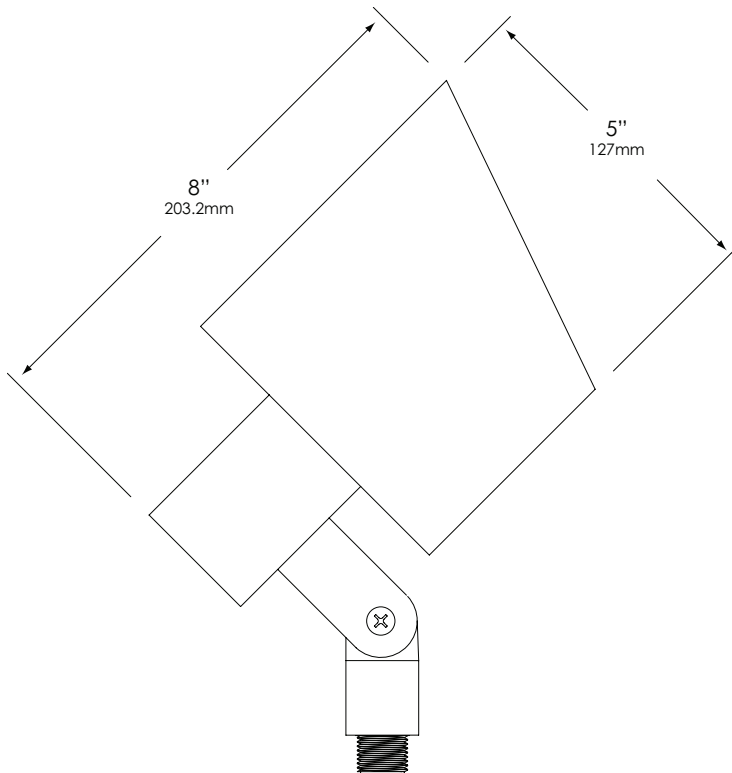

HOUSING:

Die-cast, copper-free aluminum.

FINISH:

Polyester powder-coat finish available in Black, Verde, Architectural Brick, Architectural Bronze, Light Bronze, Dark Bronze, Special Bronze, Granite, Pewter, Terracotta, Rust, Hunter Green, Mocha, Weathered Bronze, Weathered Iron, and White.

SOCKET/LAMP HOLDER:

Socket not required. Fixture supplied with high-temperature rated screw terminal spade connectors.

LAMP TYPE:

PAR-36 – 50W maximum. LNH-7558 (20W) Standard.

MOUNTING:

Injection-molded, glass-reinforced Ryton® R-4 composite adjustable knuckle with 1/2" NPT. Fixture may be mounted into threaded hubs in junction boxes, ground stakes, tree-mount boxes, or mounting canopies. Please see fixture ordering information for mounting selection.

FASTENERS:

All fasteners are stainless steel.

WIRING:

Prewired with a three-foot pigtail of 18-2 direct-burial cable and underground connectors for a secure connection to supply cable.

CERTIFICATION:

UL Listed to U.S. and Canadian safety standards for low voltage landscape luminaires (UL 1838). Maximum wattages allowed by Underwriters Laboratories (UL) for U.S. and Canadian markets may vary. Maximum wattages specified are Underwriters Laboratories U.S. standard. Please contact Vista for any questions about maximum wattages allowed by UL Canadian standards.

All Vista luminaires are **MADE IN U.S.A.**

DIMENSIONS:

Vista Professional Outdoor Lighting reserves the right to modify the design and/or construction of the fixture shown without further notification.