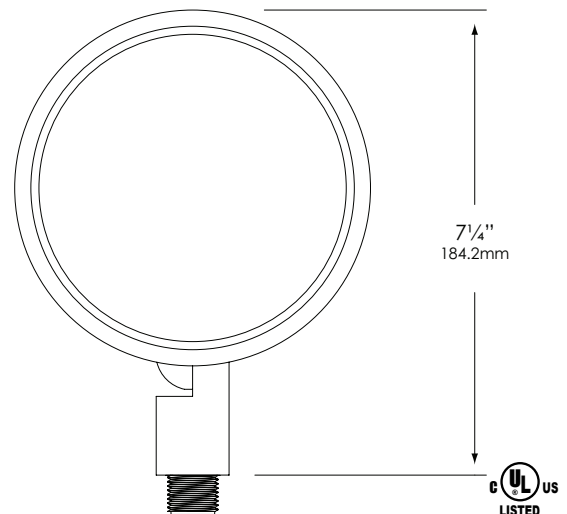

HOUSING:

Die-cast, copper-free aluminum.

FINISH:

Polyester powder-coat finish available in Black, Verde, Architectural Brick, Architectural Bronze, Light Bronze, Dark Bronze, Special Bronze, Granite, Pewter, Terracotta, Rust, Hunter Green, Mocha, Weathered Bronze, Weathered Iron, and White.

SOCKET/LAMP HOLDER:

Socket not required. Fixture supplied with high-temperature rated screw terminal spade connectors.

LAMP TYPE:

PAR-36 – 50W maximum. LNH-7558 (20W) Standard.

MOUNTING:

Injection-molded, glass-reinforced Ryton® R-4 composite adjustable knuckle with 1/2" NPT. Fixture may be mounted into threaded hubs in junction boxes, ground stakes, tree-mount boxes, or mounting canopies. Please see fixture ordering information for mounting selection.

FASTENERS:

All fasteners are stainless steel.

WIRING:

Prewired with a three-foot pigtail of 18-2 direct-burial cable and underground connectors for a secure connection to supply cable.

CERTIFICATION:

UL Listed to U.S. and Canadian safety standards for low voltage landscape luminaires (UL 1838). Maximum wattages allowed by Underwriters Laboratories (UL) for U.S. and Canadian markets may vary. Maximum wattages specified are Underwriters Laboratories U.S. standard. Please contact Vista for any questions about maximum wattages allowed by UL Canadian standards.

All Vista luminaires are **MADE IN U.S.A.**

DIMENSIONS:

Vista Professional Outdoor Lighting reserves the right to modify the design and/or construction of the fixture shown without further notification.