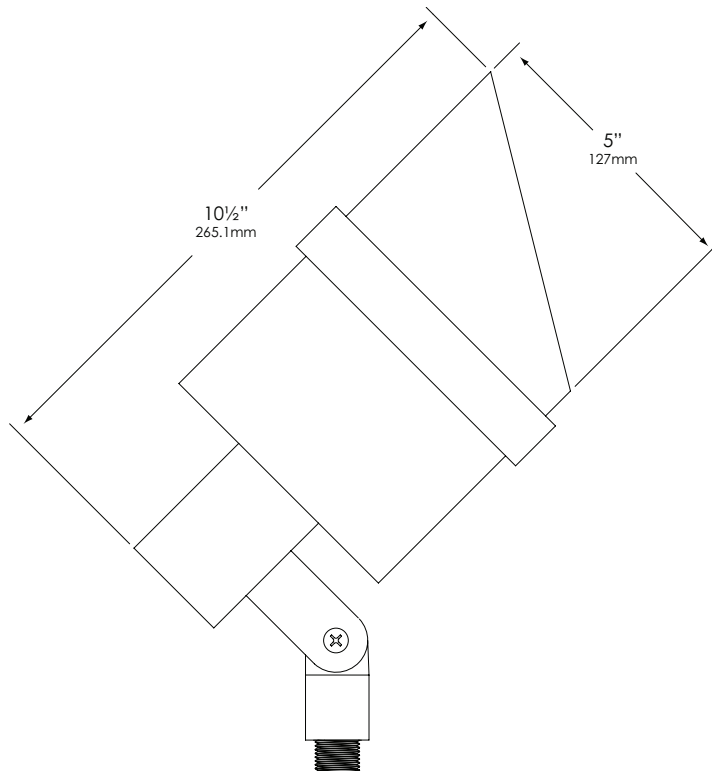

SOCKET/LAMP HOLDER:

Socket not required. Fixture supplied with high-temperature rated screw terminal spade connectors.

LENS:

Clear, tempered, shock and heat-resistant, soda-lime glass lens. Optical effect lenses are available; see accessories column on fixture ordering information chart.

LAMP TYPE:

PAR-36 – 50W maximum. LNH-7558 (20W) Standard.

MOUNTING:

Injection-molded, glass-reinforced Ryton® R-4 composite adjustable knuckle with ½" NPT. Fixture may be mounted into threaded hubs in junction boxes, ground stakes, tree-mount boxes, or mounting canopies. Please see fixture ordering information for mounting selection.

FASTENERS:

All fasteners are stainless steel.

WIRING:

Prewired with a three-foot pigtail of 18-2 direct-burial cable and underground connectors for a secure connection to supply cable.

CERTIFICATION:

UL Listed to U.S. and Canadian safety standards for low voltage landscape luminaires (UL 1838). Maximum wattages allowed by Underwriters Laboratories (UL) for U.S. and Canadian markets may vary. Maximum wattages specified are Underwriters Laboratories U.S. standard. Please contact Vista for any questions about maximum wattages allowed by UL Canadian standards.

All Vista luminaires are **MADE IN U.S.A.**

DIMENSIONS:

Vista Professional Outdoor Lighting reserves the right to modify the design and/or construction of the fixture shown without further notification.