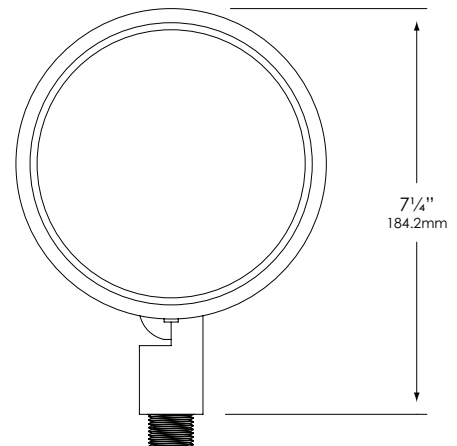

LAMP TYPE:

PAR-36 – 50W maximum. LNH-7558 (20W) Standard.

MOUNTING:

Injection-molded, glass-reinforced Ryton® R-4 composite adjustable knuckle with ½" NPT. Fixture may be mounted into threaded hubs in junction boxes, ground stakes, tree-mount boxes, or mounting canopies. Please see fixture ordering information for mounting selection.

FASTENERS:

All fasteners are stainless steel.

WIRING:

Prewired with a three-foot pigtail of 18-2 direct-burial cable and underground connectors for a secure connection to supply cable.

CERTIFICATION:

UL Listed to U.S. and Canadian safety standards for low voltage landscape luminaires (UL 1838). Maximum wattages allowed by Underwriters Laboratories (UL) for U.S. and Canadian markets may vary. Maximum wattages specified are Underwriters Laboratories U.S. standard. Please contact Vista for any questions about maximum wattages allowed by UL Canadian standards.

All Vista luminaires are **MADE IN U.S.A.**

DIMENSIONS:

Vista Professional Outdoor Lighting reserves the right to modify the design and/or construction of the fixture shown without further notification.