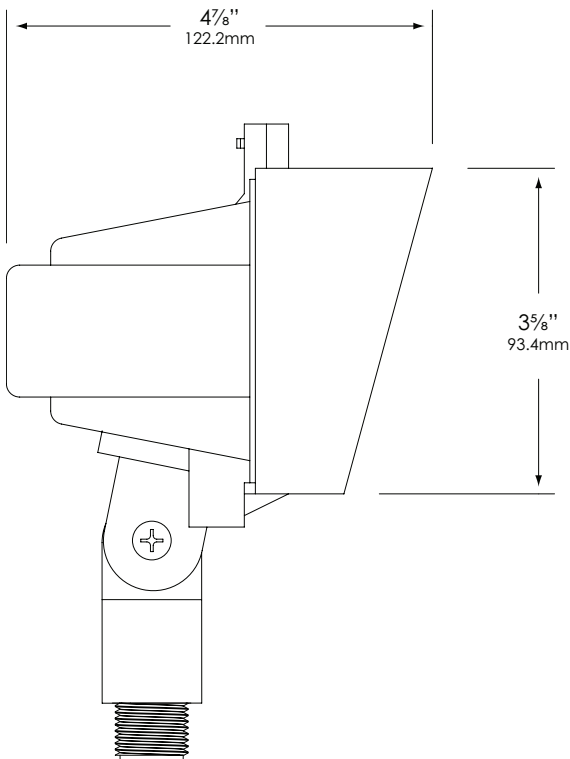

SOCKET/LAMP HOLDER:

Top grade American-made ceramic socket with nickel contacts, stainless steel springs, & Teflon-jacketed wire leads.

LENS:

Clear, tempered, shock & heat-resistant, soda-lime glass lens. Optical effect lenses are available.

LAMP TYPE:

- T4 – 75W max. LN-20 T4 Halogen (20W) Standard.
- LED T3 - 2.5W. LNT3-2.5-W-D-LED

REFLECTOR:

Mirror-finish high-performance aluminum reflector for maximum light output.

MOUNTING:

Injection-molded, glass-reinforced Ryton® R-4 composite adjustable knuckle with ½" NPT. Fixture may be mounted into threaded hubs in junction boxes, ground stakes, tree-mount boxes, or mounting canopies.

FASTENERS:

All fasteners are stainless steel.

WIRING:

Prewired with a three-foot pigtail of 18-2 direct-burial cable & underground connectors for a secure connection to supply cable.

CERTIFICATION:

UL Listed to U.S. & Canadian safety standards for low voltage landscape luminaires (UL 1838). Maximum wattages allowed by UL for U.S. & Canadian markets vary. Maximum wattages specified are UL U.S. standard. Please contact Vista for any questions about maximum wattages allowed by UL Canadian standards.

All Vista luminaires are **MADE IN U.S.A.**

DIMENSIONS:

Vista Professional Outdoor Lighting reserves the right to modify the design and/or construction of the fixture shown without further notification.