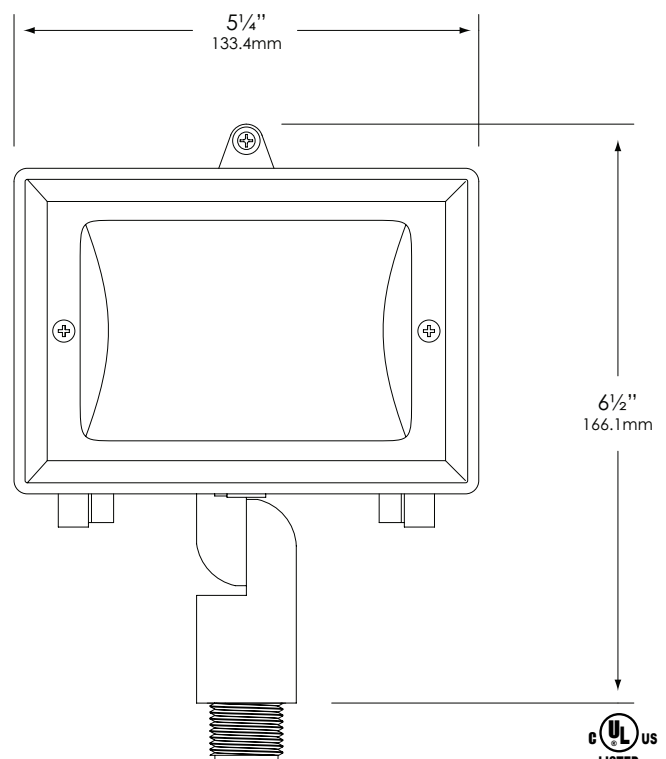

SOCKET/LAMP HOLDER:

Top grade American-made ceramic socket with nickel contacts, stainless steel springs, & Teflon-jacketed wire leads.

LENS:

Clear, tempered, shock & heat-resistant, soda-lime glass lens. Optical effect lenses are available.

LAMP TYPE:

- T4 – 75W max. LN-20 T4 Halogen (20W) Standard.
- LED T3 - 2.5W. LNT3-2.5-W-D-LED

REFLECTOR:

Mirror-finish high-performance aluminum reflector for maximum light output.

MOUNTING:

Injection-molded, glass-reinforced Ryton® R-4 composite adjustable knuckle with ½" NPT. Fixture may be mounted into threaded hubs in junction boxes, ground stakes, tree-mount boxes, or mounting canopies.

FASTENERS:

All fasteners are stainless steel.

WIRING:

Prewired with a three-foot pigtail of 18-2 direct-burial cable & underground connectors for a secure connection to supply cable.

CERTIFICATION:

UL Listed to U.S. & Canadian safety standards for low voltage landscape luminaires (UL 1838). Maximum wattages allowed by UL for U.S. & Canadian markets vary. Maximum wattages specified are UL U.S. standard. Please contact Vista for any questions about maximum wattages allowed by UL Canadian standards.

All Vista luminaires are **MADE IN U.S.A.**

DIMENSIONS:

Vista Professional Outdoor Lighting reserves the right to modify the design and/or construction of the fixture shown without further notification.