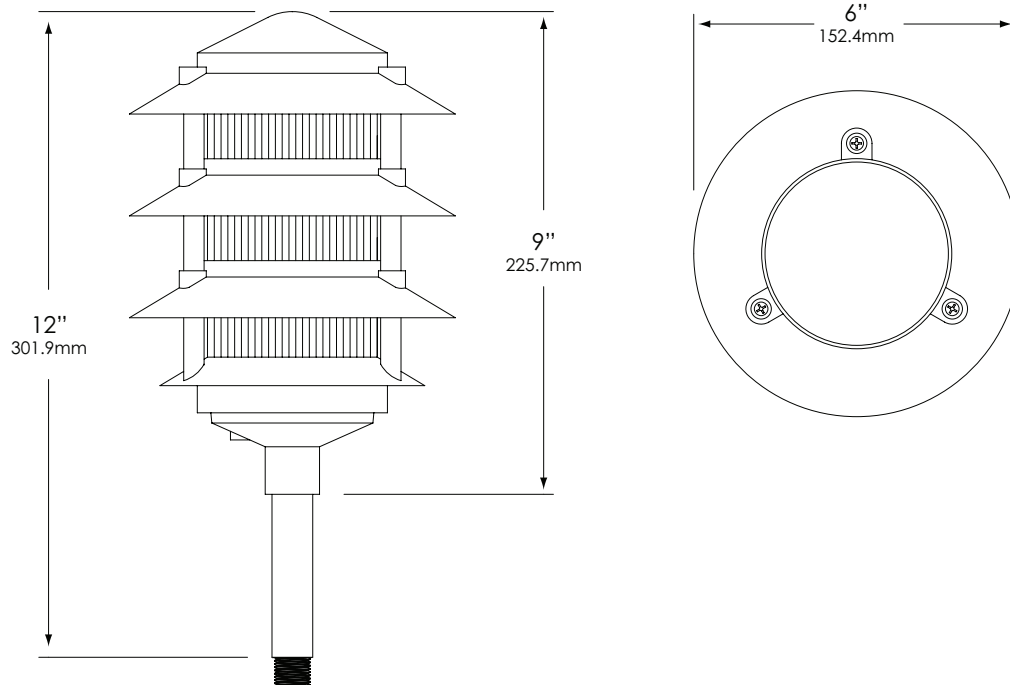

SOCKET/LAMP HOLDER:

Top grade ceramic socket with nickel contacts, stainless steel springs, and Teflon-jacketed wire leads.

LENS:

Clear, prismatic, high-impact, polycarbonate spread lens.

LAMP TYPE:

T3 – 20W maximum. LN-10 T3 Halogen (10W) Standard.

MOUNTING:

Bottom of stem threaded with ½" NPT. Fixture may be mounted into threaded hubs in junction boxes, ground stakes, or floor-mounting canopies. Please see fixture ordering information for mounting selection.

FASTENERS:

All fasteners are stainless steel.

WIRING:

Prewired with a three-foot pigtail of 18-2 direct-burial cable and underground connectors for a secure connection to supply cable.

CERTIFICATION:

UL Listed to U.S. and Canadian safety standards for low voltage landscape luminaires (UL 1838). Maximum wattages allowed by Underwriters Laboratories (UL) for U.S. and Canadian markets may vary. Maximum wattages specified are Underwriters Laboratories U.S. standard. Please contact Vista for any questions about maximum wattages allowed by UL Canadian standards.

All Vista luminaires are **MADE IN U.S.A.**

This fixture is also available as a LED luminaire. Please refer to LED Specification Sheet - 6223-LED.

DIMENSIONS:

Vista Professional Outdoor Lighting reserves the right to modify the design and/or construction of the fixture shown without further notification.