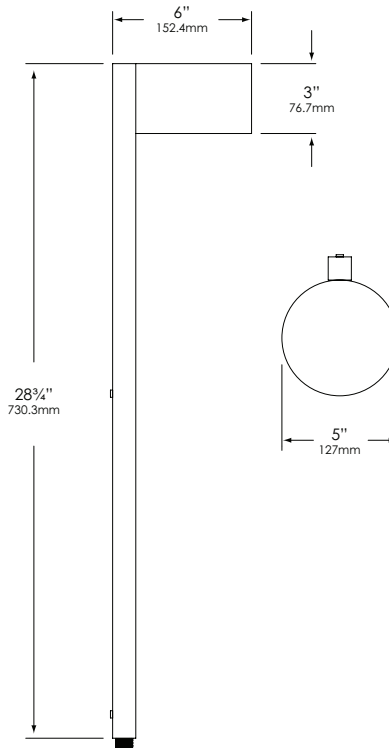

MOUNTING:

Bottom of stem threaded with 1/2" NPT. Fixture may be mounted into threaded hubs in junction boxes, ground stakes, or floor-mounting canopies. Please see fixture ordering information for mounting selection.

FASTENERS:

All fasteners are stainless steel.

WIRING:

Prewired with a three-foot pigtail of 18-2 direct-burial cable and underground connectors for a secure connection to supply cable.

CERTIFICATION:

UL Listed to U.S. and Canadian safety standards for low voltage landscape luminaires (UL 1838). Maximum wattages allowed by Underwriters Laboratories (UL) for U.S. and Canadian markets may vary. Maximum wattages specified are Underwriters Laboratories U.S. standard. Please contact Vista for any questions about maximum wattages allowed by UL Canadian standards.

All Vista luminaires are **MADE IN U.S.A.**

This fixture is also available as a LED luminaire. Please refer to LED Specification Sheet - 5202-LED.

DIMENSIONS:

Vista Professional Outdoor Lighting reserves the right to modify the design and/or construction of the fixture shown without further notification.

SPECIFICATION SHEET

MODEL 5202 Landscape Series • Path & Spread Lights

FIXTURE ORDERING INFORMATION

TO ORDER FIXTURE: Select appropriate choice from each column as in the following example.

EXAMPLE: PR-5202-B-10T3