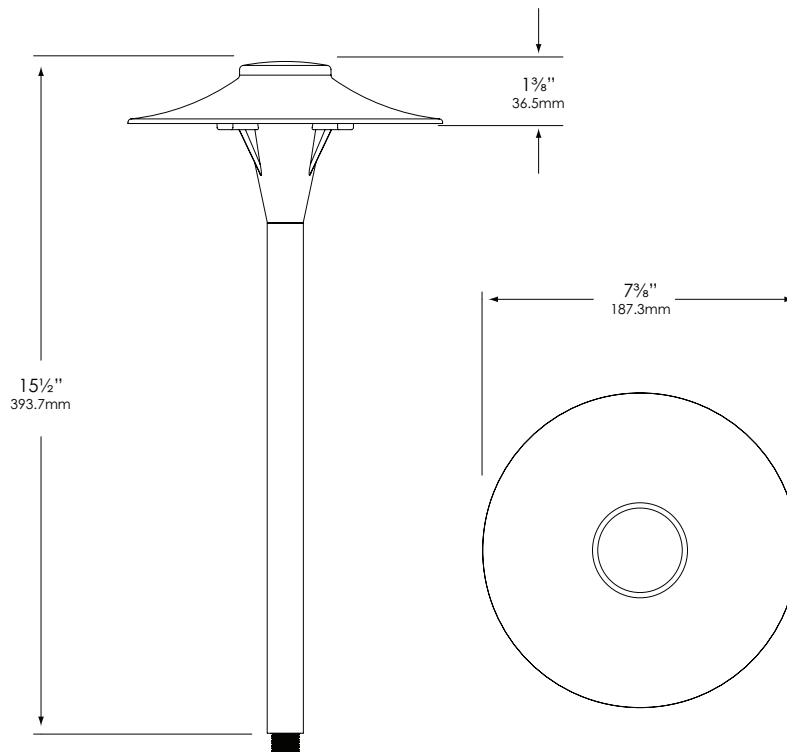

SOCKET/LAMP HOLDER:

Top grade ceramic socket with nickel contacts, stainless steel springs, and Teflon-jacketed wire leads.

LENS:

Clear, high-impact, polycarbonate lens.

LAMP TYPE:

T3 – 20W maximum. LN-10 T3 Halogen (10W) Standard.

MOUNTING:

Bottom of stem threaded with ½" NPT. Fixture may be mounted into threaded hubs in junction boxes, ground stakes, or floor-mounting canopies. Please see fixture ordering information for mounting selection.

FASTENERS:

All fasteners are stainless steel.

WIRING:

Prewired with a three-foot pigtail of 18-2 direct-burial cable and underground connectors for a secure connection to supply cable.

CERTIFICATION:

UL Listed to U.S. and Canadian safety standards for low voltage landscape luminaires (UL 1838). Maximum wattages allowed by Underwriters Laboratories (UL) for U.S. and Canadian markets may vary. Maximum wattages specified are Underwriters Laboratories U.S. standard. Please contact Vista for any questions about maximum wattages allowed by UL Canadian standards.

All Vista luminaires are **MADE IN U.S.A.**

This fixture is also available as a LED luminaire. Please refer to LED Specification Sheet - 4700-LED.

DIMENSIONS:

Vista Professional Outdoor Lighting reserves the right to modify the design and/or construction of the fixture shown without further notification.