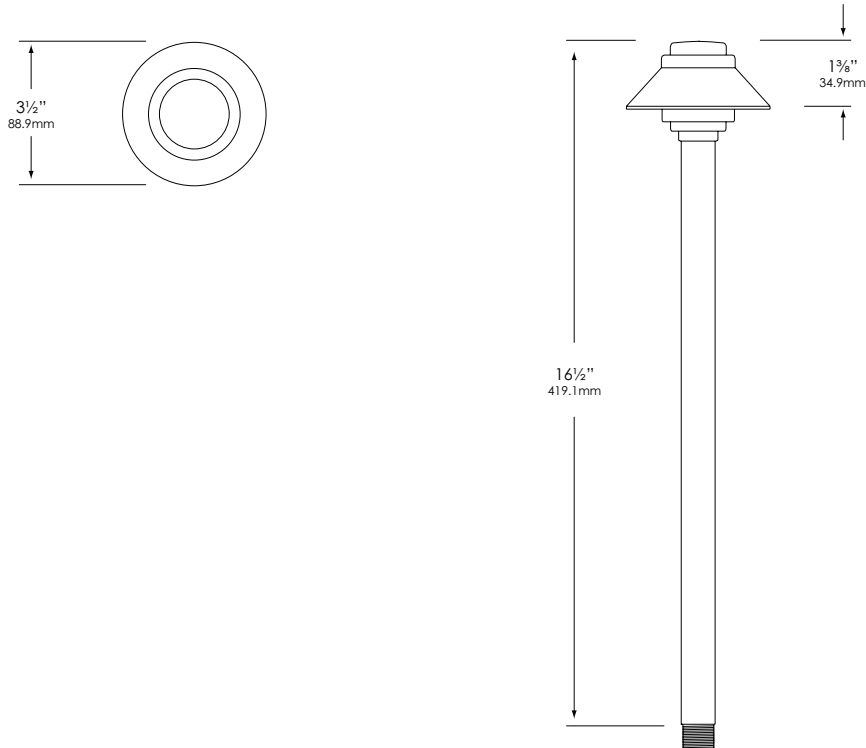

Stainless steel shade with a precision CNC-machined, Twist-to-Lock solid brass lamp base for easy tool-free lamp access.

STEM:

1/2" heavy-gauge, extruded, stainless steel pipe with 1/2" NPT.

FINISH:

Stainless steel.

LAMP TYPE:

T3 – 20W maximum. LN-10 T3 Halogen (10W) Standard.

MOUNTING:

Bottom of stem threaded with 1/2" NPT. Fixture may be mounted into threaded hubs in junction boxes, ground stakes, or floor-mounting canopies.

FASTENERS:

All fasteners are stainless steel.

WIRING:

Prewired with a three-foot pigtail of 18-2 direct-burial cable and underground connectors for a secure connection to supply cable.

CERTIFICATION:

UL Listed to U.S. and Canadian safety standards for low voltage landscape luminaires (UL 1838). Maximum wattages allowed by Underwriters Laboratories (UL) for U.S. and Canadian markets may vary. Maximum wattages specified are Underwriters Laboratories U.S. standard. Please contact Vista for any questions about maximum wattages allowed by UL Canadian standards.

All Vista luminaires are **MADE IN U.S.A.**

This fixture is also available as a LED luminaire. Please refer to LED Specification Sheet - 2167-LED.

DIMENSIONS:

Vista Professional Outdoor Lighting reserves the right to modify the design and/or construction of the fixture shown without further notification.