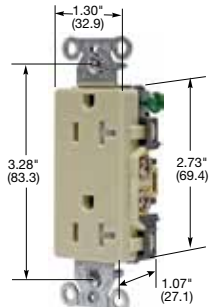

15 and 20 Ampere, 125 Volts

DR20ITR

Dimensions in Inches (mm)

Commercial Specification Grade Receptacles

Style Line® Decorator