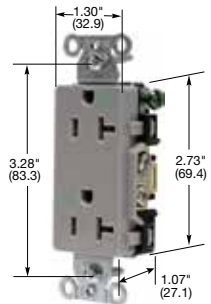

DR20GRYWRTR