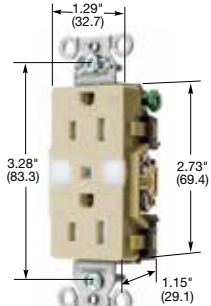

DR15NLIV

Dimensions in Inches (mm)

Commercial Specification Grade Receptacles

Style Line® Decorator

Description	Color	Catalog Number	Catalog Number	
Smooth nylon face, Style Line® decorator duplex, back and side wired.	Almond	DR15AL	DR20AL	
	Black	DR15BLK	DR20BLK	
	Brown	DR15	DR20	
	Gray	DR15GRY	DR20GRY	
	Ivory	DR15I	DR20I	
	Light Almond	DR15LA	DR20LA	
	Red	DR15R	DR20R	
	White	DR15WHI	DR20WHI	
	Tamper-Resistant*, Style Line® decorator duplex, smooth nylon face, back and side wired.	Almond	DR15ALTR	DR20ALTR
		Black	DR15BLKTR	DR20BLKTR
Brown		DR15TR	DR20TR	
Gray		DR15GRYTR	DR20GRYTR	
Ivory		DR15ITR	DR20ITR	
Light Almond		DR15LATR	DR20LATR	
White		DR15WHITR	DR20WHITR	
Weather and Tamper-Resistant*, Style Line® decorator duplex, smooth nylon face, back and side wired.		Black	DR15BLKWRTR	DR20BLKWRTR
		Brown	DR15WRTR	DR20WRTR
		Gray	DR15GRYWRTR	DR20GRYWRTR
	Ivory	DR15IWRTR	DR20IWRTR	
Pre-wired receptacles, Style Line® decorator duplex, smooth nylon face, back and side wired, self-grounding, 8" solid wire leads.	Black	DR15BLKP1	DR20BLKP1	
	Brown	DR15P1	DR20P1	
	Gray	DR15GRYP1	DR20GRYP1	
	Ivory	DR15IP1	DR20IP1	
Pre-wired receptacles, Style Line® decorator duplex, smooth nylon face, back and side wired, self-grounding, 8" stranded wire leads.	Black	DR15BLKP2	DR20BLKP2	
	Brown	DR15P2	DR20P2	
	Gray	DR15GRYP2	DR20GRYP2	
	Ivory	DR15IP2	DR20IP2	
Pre-wired receptacles, Tamper-Resistant*, Style Line® decorator duplex, smooth nylon face, back and side wired, self-grounding, 8" solid wire leads.	Black	DR15BLKTRP1	DR20BLKTRP1	
	Brown	DR15TRP1	DR20TRP1	
	Gray	DR15GRYTRP1	DR20GRYTRP1	
	Ivory	DR15ITRP1	DR20ITRP1	
Pre-wired receptacles, Tamper-Resistant*, Style Line® decorator duplex, smooth nylon face, back and side wired, self-grounding, 8" stranded wire leads.	Black	DR15BLKTRP2	DR20BLKTRP2	
	Brown	DR15TRP2	DR20TRP2	
	Gray	DR15GRYTRP2	DR20GRYTRP2	
	Ivory	DR15ITRP2	DR20ITRP2	
Nightlight receptacle, two nightlight sources for a total of 0.5 Lumens, Tamper-Resistant* shutters complies with NEC article 406.12, back and side wired	Ivory	DR15NLIV	-	
	Light Almond	DR15NLLA	-	
	White	DR15NLWH	-	

Note: *Tamper-resistant devices are not Fed. Spec. Listed.
See page A-47 for accessories.
See page Tech-10 for Tamper and Weather Resistant descriptions.
See section O for wallplates.