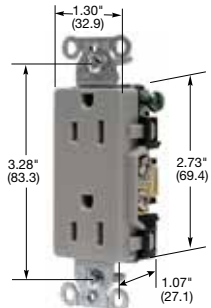

15 and 20 Ampere, 125 Volts

DR15GRY