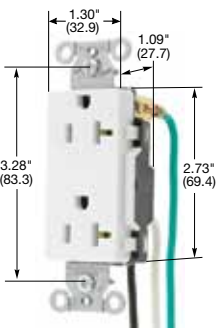

15 and 20 Ampere, 125 Volts

DR20WHIP2

Dimensions in Inches (mm)

Commercial Specification Grade Receptacles

Style Line® Decorator