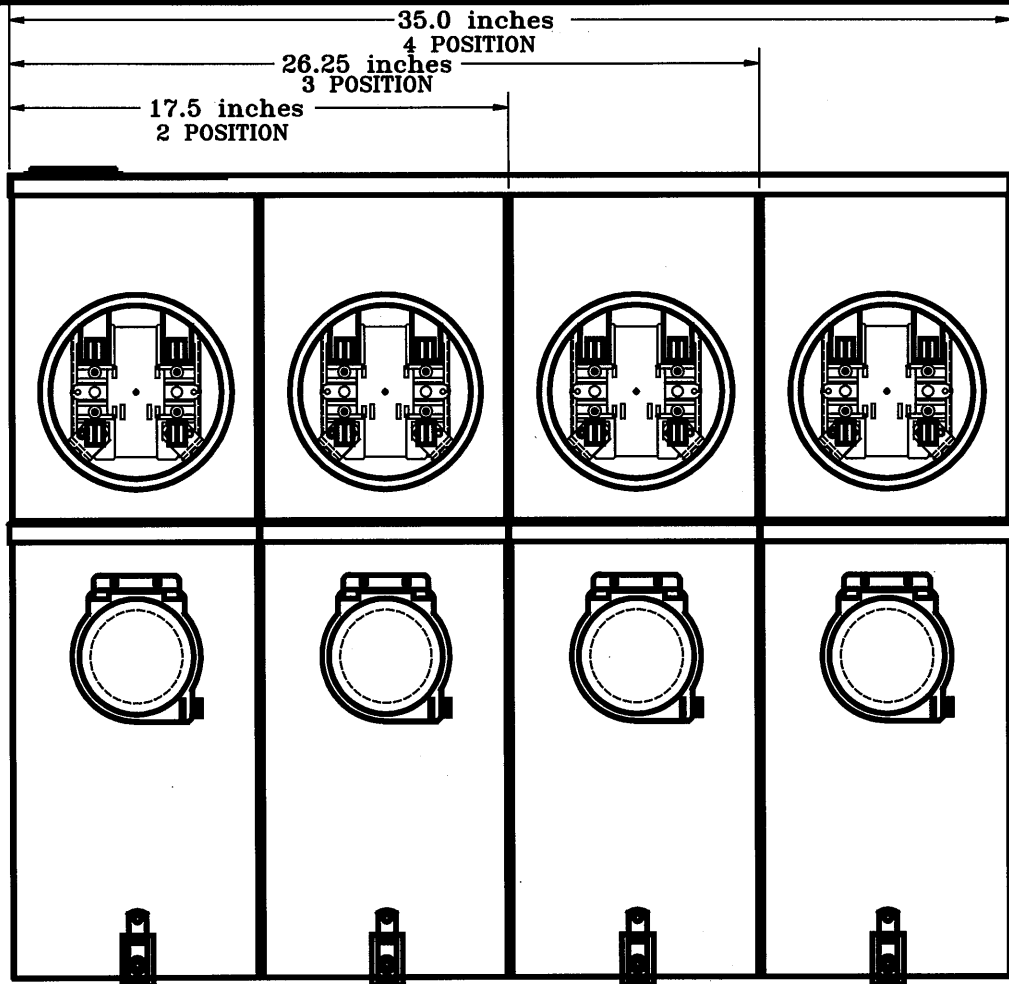

HUB OPENING  
2-1/2 INCH  
c/w CLOSURE  
PLATE

TRADE SIZE KNOCKOUT  
1/2 INCH QTY.2

RATING: 200 AMP MAIN 240V MAX.  
200 AMP PER POSITION BREAKER GE 200A 240V  
LINE LUGS -250MCM-6, LOAD LUGS - 250MCM-6  
INSULATED NEUTRAL GROUNDED c/w BRASS SCREW  
FOR OVERHEAD SERVICE ONLY

TRADE SIZE KNOCKOUTS  
1-1/4, 1-1/2, 2, 2-1/2 INCH  
QTY.4 2 POS. QTY.5 3POS. QTY.6 4POS.

REV	DATE	CHANGE
DO NOT SCALE		
SCALE:	ALL DIMENSIONS ARE IN INCHES UNLESS NOTED	
DRN BY: <b>PJS</b>	DATE: <b>MAY 10/18</b>	
APP'D BY: <i>[Signature]</i>	DATE:	

<b>HE</b>	
HYDEL ENTERPRISES DIVISION OF CIRCA METALS INC. 206 GREAT GULF DRIVE, VAUGHAN	
REV.	SHEET OF
DESCRIPTION 200A MAIN-200A/POS MULTI-CANG COND. METER SOCKET/BREAKER	
PART NO. <b>JA22R-24R</b>	
DWG. NO. <b>JA20R</b>	