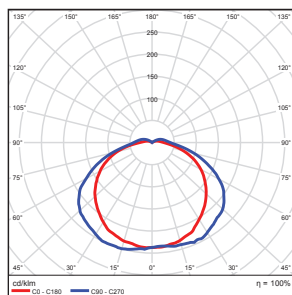

ORDERING

Watts (W)	Ordering Code	Description	Color Temp (K)	Lumens (lm)	Equiv. Wattage (W)	Style	Color	Voltage	Rated Hrs	Wet	ES
10	7024	LED-FXBWL10/830/BK	3000K	900	100	Bulkhead	Black	120V	50,000	•	•
10	7062	LED-FXBWL10/830/WH	3000K	900	100	Bulkhead	White	120V	50,000	•	•
10	7025	LED-FXBWL10/850/BK	5000K	900	100	Bulkhead	Black	120V	50,000	•	•

SPECIFICATIONS

FXBWL - 10W

Weight: 3.53-lbs

PHOTOMETRICS CHART

Distance (ft)	Center Beam fc	Beam Width
17.0ft	0.69 fc	62.4 ft 81.3 ft
34.0ft	0.17 fc	124.8 ft 162.7 ft
51.0ft	0.08 fc	187.3 ft 244.0 ft
68.0ft	0.04 fc	249.7 ft 325.4 ft
85.0ft	0.03 fc	312.1 ft 406.7 ft
102.0ft	0.02 fc	374.5 ft 488.1 ft