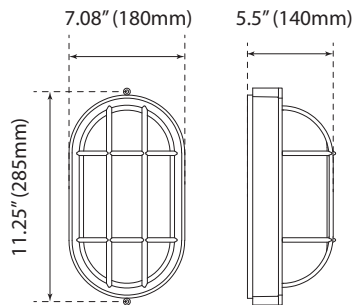

SPECIFICATIONS

FXBWL - 10W

Weight: 3.53-lbs

PHOTOMETRICS CHART

Distance (ft)	Center Beam fc	Beam Width
17.0ft	0.69 fc	62.4 ft 81.3 ft
34.0ft	0.17 fc	124.8 ft 162.7 ft
51.0ft	0.08 fc	187.3 ft 244.0 ft
68.0ft	0.04 fc	249.7 ft 325.4 ft
85.0ft	0.03 fc	312.1 ft 406.7 ft
102.0ft	0.02 fc	374.5 ft 488.1 ft