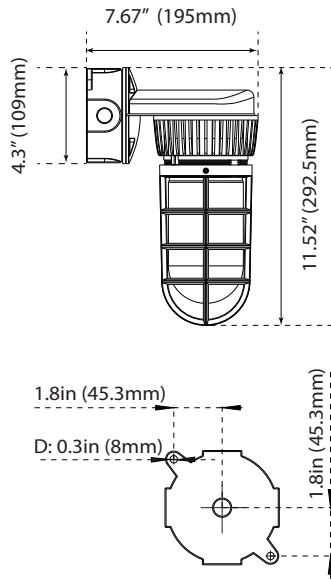

Ordering Information		EXAMPLE: LED-FXVTJ20/830/MV-WM		
LED	FXVTJ	20	830	MV-WM
	Category	Wattage	Color Temp/ CRI	Mounting
LED	FXVTJ Vapor Tight Jelly Jar	20 20 Watt	8 CRI80 30 3000K	WM Wall Mount CM Ceiling Mount

SPECIFICATIONS

20W-Wall Mount

Weight: 3.80-lbs

20W-Ceiling Mount

Weight: 3.80-lbs

PHOTOMETRICS CHART

VTJ 20W (Wall Mount)

Energy Star

**Illuminance at a Distance**

Center Beam fc	Beam Width	
2.5R	59.6 fc	20.4 ft 20.3 ft
5.0R	14.9 fc	40.8 ft 40.7 ft
7.5R	6.62 fc	61.2 ft 61.0 ft
10.0R	3.73 fc	81.6 ft 81.4 ft
12.5R	2.38 fc	102.0 ft 101.7 ft
15.0R	1.66 fc	122.4 ft 122.0 ft

Vert. Spread: 152.5°  
 Horiz. Spread: 152.4°

VTJ 20W (Ceiling Mount)

Energy Star

**Illuminance at a Distance**

Center Beam fc	Beam Width	
2.5R	59.6 fc	20.4 ft 20.3 ft
5.0R	14.9 fc	40.8 ft 40.7 ft
7.5R	6.62 fc	61.2 ft 61.0 ft
10.0R	3.73 fc	81.6 ft 81.4 ft
12.5R	2.38 fc	102.0 ft 101.7 ft
15.0R	1.66 fc	122.4 ft 122.0 ft