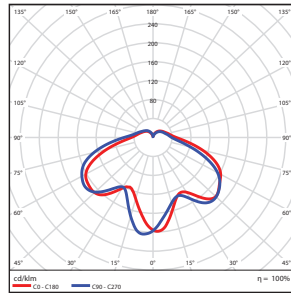

SPECIFICATIONS

20W-Wall Mount

Weight: 3.80-lbs

20W-Ceiling Mount

Weight: 3.80-lbs

PHOTOMETRICS CHART

VTJ 20W (Wall Mount)

Energy Star

**Illuminance at a Distance**

Center Beam fc	Beam Width	
2.5R	59.6 fc	20.4 ft 20.3 ft
5.0R	14.9 fc	40.8 ft 40.7 ft
7.5R	6.62 fc	61.2 ft 61.0 ft
10.0R	3.73 fc	81.6 ft 81.4 ft
12.5R	2.38 fc	102.0 ft 101.7 ft
15.0R	1.66 fc	122.4 ft 122.0 ft

Vert. Spread: 152.5°  
 Horiz. Spread: 152.4°

VTJ 20W (Ceiling Mount)

Energy Star

**Illuminance at a Distance**

Center Beam fc	Beam Width	
2.5R	59.6 fc	20.4 ft 20.3 ft
5.0R	14.9 fc	40.8 ft 40.7 ft
7.5R	6.62 fc	61.2 ft 61.0 ft
10.0R	3.73 fc	81.6 ft 81.4 ft
12.5R	2.38 fc	102.0 ft 101.7 ft
15.0R	1.66 fc	122.4 ft 122.0 ft