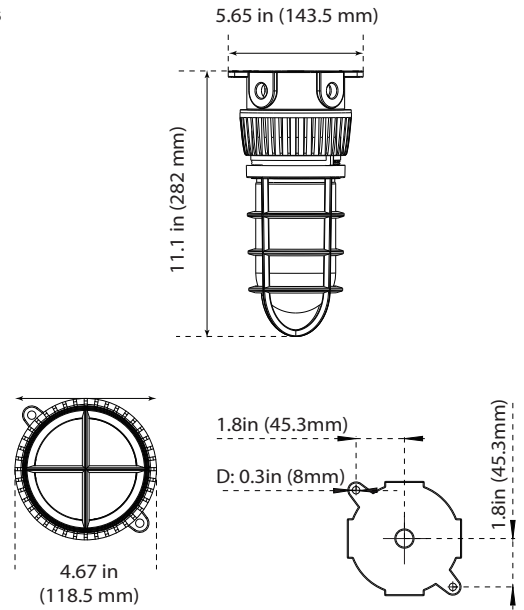

SPECIFICATIONS

20W-Wall Mount

Weight: 3.80-lbs

20W-Ceiling Mount

Weight: 3.80-lbs

PHOTOMETRICS CHART

VTJ 20W (Wall Mount)

Energy Star

**Illuminance at a Distance**

Center Beam fc	Beam Width	
2.5R	59.6 fc	20.4 ft 20.3 ft
5.0R	14.9 fc	40.8 ft 40.7 ft
7.5R	6.62 fc	61.2 ft 61.0 ft
10.0R	3.73 fc	81.6 ft 81.4 ft
12.5R	2.38 fc	102.0 ft 101.7 ft
15.0R	1.66 fc	122.4 ft 122.0 ft

Vert. Spread: 152.5°  
 Horiz. Spread: 152.4°

VTJ 20W (Ceiling Mount)

Energy Star

**Illuminance at a Distance**

Center Beam fc	Beam Width	
2.5R	59.6 fc	20.4 ft 20.3 ft
5.0R	14.9 fc	40.8 ft 40.7 ft
7.5R	6.62 fc	61.2 ft 61.0 ft
10.0R	3.73 fc	81.6 ft 81.4 ft
12.5R	2.38 fc	102.0 ft 101.7 ft
15.0R	1.66 fc	122.4 ft 122.0 ft