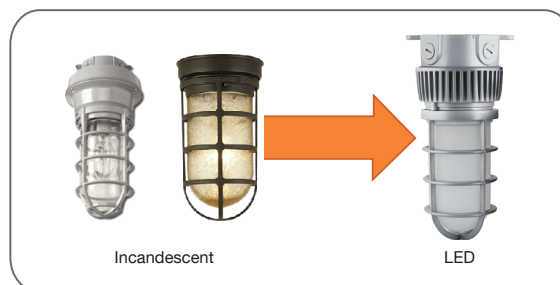

Project	
Schedule	Date
Notes	

**DESCRIPTION**

NaturalLED® LED Vapor Tight Jelly Jar (VTJ) are designed to replace incandescent and CFL fixtures with long-lasting illumination over doorways, scaffolding, construction sites, and many more applications. Our naturalLED® LED Vapor Tight Jelly Jars are IP65 Rated against ingress of dust, pressurized water and harsh environments. Constructed with cast aluminum housing and glass lens. Available in two different mounting options: ceiling and wall, 65% less energy and zero maintenance cost for up to 50,000+ average life hours.

**FEATURES**

- Energy Star Qualified
- L70 Rated Chip for over 100,000 projected life hours
- IP65 Rated / UL 1598 for use in wet locations
- Frosted glass diffuser provides you glare-free light
- High efficacy with 90 lumen per watt
- High-temperature silicone gasket protects against moisture and dust
- Surge protection: 2KV
- Material: Die-Cast Aluminum / Glass
- Four 1/2" conduit entries for easy wiring
- Input line voltage: 120-277V
- Operating temperature: -4°F - 122°F

**REPLACEMENT SAVINGS**

Replace Incandescent and CFL with LED

**APPLICATIONS**

- Security Lighting
- Doorway
- Scaffolding Lighting
- Construction Sites Lighting
- Fire Hydrants

**WARRANTY**

- 5 Year Warranty