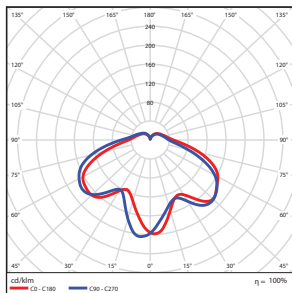

ORDERING

Watts (W)	Ordering Code	Description	Color Temp (K)	Lumens (lm)	Equiv. Wattage (HID/Incandescent)	Mount	Voltage	Rated Hrs	IP65 Rated	Energy Star
20	7604	LED-FXVTJ20/830/MV-WM	3000K	1,700	150	Wall	120-277	50,000	•	•
20	7605	LED-FXVTJ20/840/MV-WM	4000K	1,700	150	Wall	120-277	50,000	•	•
20	7606	LED-FXVTJ20/830/MV-CM	3000K	1,700	150	Ceiling	120-277	50,000	•	•
20	7607	LED-FXVTJ20/840/MV-CM	4000K	1,700	150	Ceiling	120-277	50,000	•	•

SPECIFICATIONS

20W-Wall Mount

Weight: 3.80-lbs

20W-Ceiling Mount

Weight: 3.80-lbs

PHOTOMETRICS CHART

VTJ 20W (Wall Mount)

Energy Star

**Illuminance at a Distance**

Center Beam fc	Beam Width	
2.5R	59.6 fc	20.4 ft 20.3 ft
5.0R	14.9 fc	40.8 ft 40.7 ft
7.5R	6.62 fc	61.2 ft 61.0 ft
10.0R	3.73 fc	81.6 ft 81.4 ft
12.5R	2.38 fc	102.0 ft 101.7 ft
15.0R	1.66 fc	122.4 ft 122.0 ft

Vert. Spread: 152.5°  
 Horiz. Spread: 152.4°

VTJ 20W (Ceiling Mount)

Energy Star

**Illuminance at a Distance**

Center Beam fc	Beam Width	
2.5R	59.6 fc	20.4 ft 20.3 ft
5.0R	14.9 fc	40.8 ft 40.7 ft
7.5R	6.62 fc	61.2 ft 61.0 ft
10.0R	3.73 fc	81.6 ft 81.4 ft
12.5R	2.38 fc	102.0 ft 101.7 ft
15.0R	1.66 fc	122.4 ft 122.0 ft