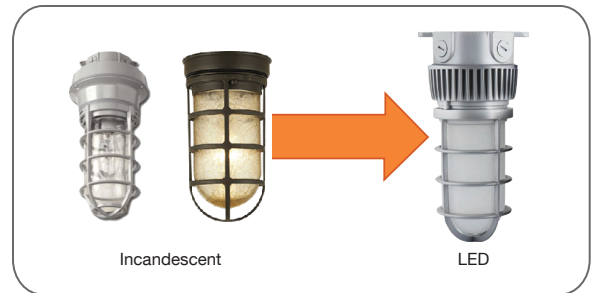

Replace Incandescent and CFL with LED

SAMPLE NUMBER LED-FXVTJ20/830/MV-WM

STYLE	FAMILY	SERIES	WATTAGE	CRI/COLOR TEMP	MV	WM
LED	FX	VTJ	20	830	MV	WM
LED Lighting	Fixture	Vapor Tight Jelly Jar	20 Watt	CRI 80 3000K	Multiple Voltage	Wall Mounting (CM) Ceiling Mounting