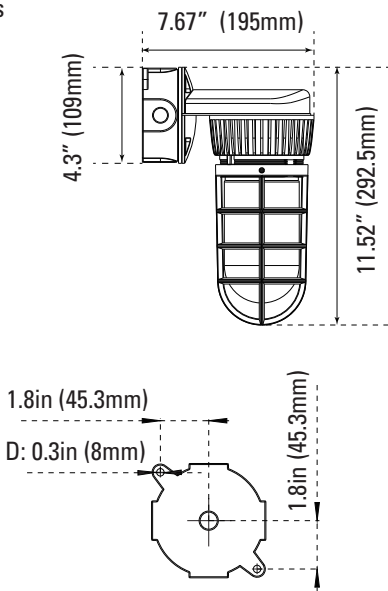

VAPOR TIGHT JELLY JAR

WALL & AREA LUMINAIRES

ORDERING

Watts (W)	Ordering Code	Description	CCT (K)	Lumens (Lm)	Equiv. Wattage (W)	Mount	IP65 Rated
20	7604	LED-FXVTJ20/830/MV-WM	3000K	1,713	150	Wall	•
20	7605	LED-FXVTJ20/840/MV-WM	4000K	1,713	150	Wall	•
20	7606	LED-FXVTJ20/830/MV-CM	3000K	1,713	150	Ceiling	•
20	7607	LED-FXVTJ20/840/MV-CM	4000K	1,713	150	Ceiling	•

DIMENSIONS

20W - Wall Mount 3.80-lbs