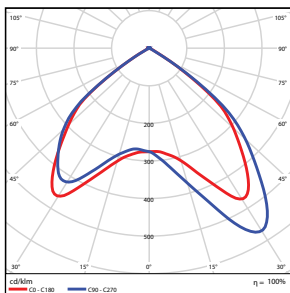

■ Vert. Spread: 89.8°
■ Horiz. Spread: 99.3°

12W 4000K (Horizontal)

DLC Standard

	Center Beam fc	Beam Width
2.5R	87.9 fc	5.0 ft 5.9 ft
5.0R	22.0 fc	10.0 ft 11.8 ft
7.5R	9.77 fc	14.9 ft 17.6 ft
10.0R	5.50 fc	19.9 ft 23.5 ft
12.5R	3.52 fc	24.9 ft 29.4 ft
15.0R	2.44 fc	29.9 ft 35.3 ft

■ Vert. Spread: 89.8°
■ Horiz. Spread: 99.3°

18W 4000K (Horizontal)

DLC Standard

	Center Beam fc	Beam Width
2.5R	101 fc	6.1 ft 7.3 ft
5.0R	25.3 fc	12.1 ft 14.5 ft
7.5R	11.2 fc	18.2 ft 21.8 ft
10.0R	6.32 fc	24.2 ft 29.1 ft
12.5R	4.05 fc	30.3 ft 36.3 ft
15.0R	2.81 fc	36.4 ft 43.6 ft

■ Vert. Spread: 100.9°
■ Horiz. Spread: 111.0°

12W 3500K (Vertical)

DLC Standard

	Center Beam fc	Beam Width
2.5R	37.3 fc	4.1 ft 2.2 ft
5.0R	9.33 fc	8.3 ft 4.4 ft
7.5R	4.15 fc	12.4 ft 6.6 ft
10.0R	2.33 fc	16.6 ft 8.7 ft
12.5R	1.49 fc	20.7 ft 10.9 ft
15.0R	1.04 fc	24.9 ft 13.1 ft

■ Vert. Spread: 79.3°
■ Horiz. Spread: 47.2°

12W 4000K (Vertical)

DLC Standard

	Center Beam fc	Beam Width
2.5R	37.3 fc	4.1 ft 2.2 ft
5.0R	9.33 fc	8.3 ft 4.4 ft
7.5R	4.15 fc	12.4 ft 6.6 ft
10.0R	2.33 fc	16.6 ft 8.7 ft
12.5R	1.49 fc	20.7 ft 10.9 ft
15.0R	1.04 fc	24.9 ft 13.1 ft