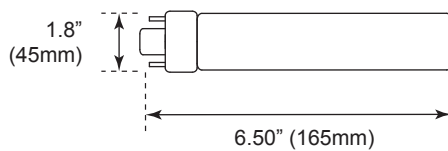

■ **ORDERING**

*P= Premium DLC / *S = Standard DLC

Watts (W)	Ordering Code	Description	Color Temp (K)	Lumens (lm)	Equiv. Wattage (W)	Base	Position	Rated Hrs	Damp Location	DLC (S/P)
12	4547	LED12PL/H/100L/4P/835/IF	3500K	950	26	G24q / GX24q	Horizontal	50,000	•	S
12	4548	LED12PL/H/100L/4P/840/IF	4000K	1,000	26	G24q / GX24q	Horizontal	50,000	•	S
18.5	4545	LED18PL/H/185L/4P/840/IF	4000K	1,850	42	G24q / GX24q	Horizontal	50,000	•	S
12.5	4549	LED12PL/V/100L/4P/835/IF	3500K	950	26	G24q / GX24q	Vertical	50,000	•	S
12.5	4550	LED12PL/V/100L/4P/840/IF	4000K	1,000	26	G24q / GX24q	Vertical	50,000	•	S
20	4546	LED18PL/V/185L/4P/840/IF	4000K	1,850	42	G24q / GX24q	Vertical	50,000	•	S

Check website for ballast compatible list.

■ **SPECIFICATIONS**

12W Horizontal
Weight: 0.2-lbs

18W Horizontal
Weight: 0.42-lbs

12W Vertical
Weight: 0.2-lbs

18W Vertical
Weight: 0.33-lbs

PHOTOMETRICS CHART *Test with recessed can

12W 3500K (Horizontal)

DLC Standard

	Center Beam fc	Beam Width
2.5R	87.9 fc	5.0 ft 5.9 ft
5.0R	22.0 fc	10.0 ft 11.8 ft
7.5R	9.77 fc	14.9 ft 17.6 ft
10.0R	5.50 fc	19.9 ft 23.5 ft
12.5R	3.52 fc	24.9 ft 29.4 ft
15.0R	2.44 fc	29.9 ft 35.3 ft

■ Vert. Spread: 89.8°
■ Horiz. Spread: 99.3°

12W 4000K (Horizontal)

DLC Standard

	Center Beam fc	Beam Width
2.5R	87.9 fc	5.0 ft 5.9 ft
5.0R	22.0 fc	10.0 ft 11.8 ft
7.5R	9.77 fc	14.9 ft 17.6 ft
10.0R	5.50 fc	19.9 ft 23.5 ft
12.5R	3.52 fc	24.9 ft 29.4 ft
15.0R	2.44 fc	29.9 ft 35.3 ft