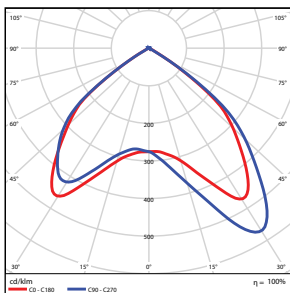

■ Vert. Spread: 89.8°
■ Horiz. Spread: 99.3°

12W 4000K (Horizontal)

DLC Standard

	Center Beam fc	Beam Width
2.5R	87.9 fc	5.0 ft 5.9 ft
5.0R	22.0 fc	10.0 ft 11.8 ft
7.5R	9.77 fc	14.9 ft 17.6 ft
10.0R	5.50 fc	19.9 ft 23.5 ft
12.5R	3.52 fc	24.9 ft 29.4 ft
15.0R	2.44 fc	29.9 ft 35.3 ft

■ Vert. Spread: 89.8°
■ Horiz. Spread: 99.3°

18W 4000K (Horizontal)

DLC Standard

	Center Beam fc	Beam Width
2.5R	101 fc	6.1 ft 7.3 ft
5.0R	25.3 fc	12.1 ft 14.5 ft
7.5R	11.2 fc	18.2 ft 21.8 ft
10.0R	6.32 fc	24.2 ft 29.1 ft
12.5R	4.05 fc	30.3 ft 36.3 ft
15.0R	2.81 fc	36.4 ft 43.6 ft

■ Vert. Spread: 100.9°
■ Horiz. Spread: 111.0°

12W 3500K (Vertical)

DLC Standard

	Center Beam fc	Beam Width
2.5R	37.3 fc	4.1 ft 2.2 ft
5.0R	9.33 fc	8.3 ft 4.4 ft
7.5R	4.15 fc	12.4 ft 6.6 ft
10.0R	2.33 fc	16.6 ft 8.7 ft
12.5R	1.49 fc	20.7 ft 10.9 ft
15.0R	1.04 fc	24.9 ft 13.1 ft

■ Vert. Spread: 79.3°
■ Horiz. Spread: 47.2°

12W 4000K (Vertical)

DLC Standard

	Center Beam fc	Beam Width
2.5R	37.3 fc	4.1 ft 2.2 ft
5.0R	9.33 fc	8.3 ft 4.4 ft
7.5R	4.15 fc	12.4 ft 6.6 ft
10.0R	2.33 fc	16.6 ft 8.7 ft
12.5R	1.49 fc	20.7 ft 10.9 ft
15.0R	1.04 fc	24.9 ft 13.1 ft