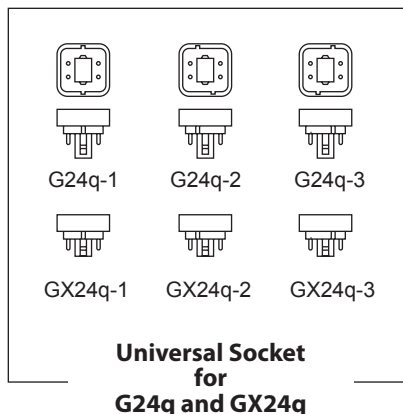

UNIVERSAL SOCKET

APPLICATIONS

- Recessed Can Lighting
- Sconces
- Ceiling Fixtures

WARRANTY

- 5 Year Warranty

Ordering Information		EXAMPLE: LED12PL/H/100L/4P/835/IF					
LED	12	PL	H	100L	4P	835	IF
	Wattage	Style	Direction	Lumens	Pin	CRI/Color Temp	
LED	12 12-Watts	PL Plug In	H Horizontal	100L <1000 lm	4P 4-Pin	8 CRI 80 35 3500K	IF Instant Fit