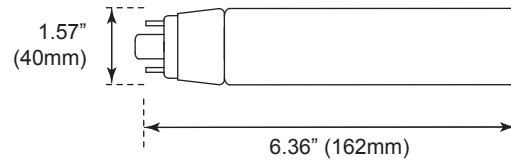

■ **ORDERING**

*P= Premium DLC / *S = Standard DLC

Watts (W)	Ordering Code	Description	Color Temp (K)	Lumens (lm)	Equiv. Wattage (W)	Base	Position	Rated Hrs	Damp Location	DLC (S/P)
12	4547	LED12PL/H/100L/4P/835/IF	3500K	950	26	G24q / GX24q	Horizontal	50,000	•	S
12	4548	LED12PL/H/100L/4P/840/IF	4000K	1,000	26	G24q / GX24q	Horizontal	50,000	•	S
18.5	4545	LED18PL/H/185L/4P/840/IF	4000K	1,850	42	G24q / GX24q	Horizontal	50,000	•	S
12.5	4549	LED12PL/V/100L/4P/835/IF	3500K	950	26	G24q / GX24q	Vertical	50,000	•	S
12.5	4550	LED12PL/V/100L/4P/840/IF	4000K	1,000	26	G24q / GX24q	Vertical	50,000	•	S
20	4546	LED18PL/V/185L/4P/840/IF	4000K	1,850	42	G24q / GX24q	Vertical	50,000	•	S

Check website for ballast compatible list.

■ **SPECIFICATIONS**

12W Horizontal
Weight: 0.2-lbs

18W Horizontal
Weight: 0.42-lbs

12W Vertical
Weight: 0.2-lbs

18W Vertical
Weight: 0.33-lbs

PHOTOMETRICS CHART *Test with recessed can

12W 3500K (Horizontal)

DLC Standard

	Center Beam fc	Beam Width
2.5R	87.9 fc	5.0 ft 5.9 ft
5.0R	22.0 fc	10.0 ft 11.8 ft
7.5R	9.77 fc	14.9 ft 17.6 ft
10.0R	5.50 fc	19.9 ft 23.5 ft
12.5R	3.52 fc	24.9 ft 29.4 ft
15.0R	2.44 fc	29.9 ft 35.3 ft