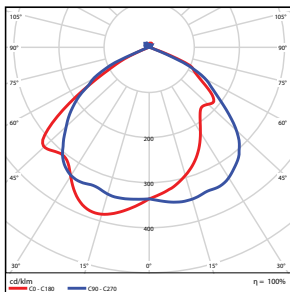

Check website for ballast compatible list.

■ **SPECIFICATIONS**

12W Horizontal
Weight: 0.2-lbs

18W Horizontal
Weight: 0.42-lbs

12W Vertical
Weight: 0.2-lbs

18W Vertical
Weight: 0.33-lbs

PHOTOMETRICS CHART *Test with recessed can

12W 3500K (Horizontal)

DLC Standard

	Center Beam fc	Beam Width
2.5R	87.9 fc	5.0 ft 5.9 ft
5.0R	22.0 fc	10.0 ft 11.8 ft
7.5R	9.77 fc	14.9 ft 17.6 ft
10.0R	5.50 fc	19.9 ft 23.5 ft
12.5R	3.52 fc	24.9 ft 29.4 ft
15.0R	2.44 fc	29.9 ft 35.3 ft

■ Vert. Spread: 89.8°
■ Horiz. Spread: 99.3°

12W 4000K (Horizontal)

DLC Standard

	Center Beam fc	Beam Width
2.5R	87.9 fc	5.0 ft 5.9 ft
5.0R	22.0 fc	10.0 ft 11.8 ft
7.5R	9.77 fc	14.9 ft 17.6 ft
10.0R	5.50 fc	19.9 ft 23.5 ft
12.5R	3.52 fc	24.9 ft 29.4 ft
15.0R	2.44 fc	29.9 ft 35.3 ft

■ Vert. Spread: 89.8°
■ Horiz. Spread: 99.3°

18W 4000K (Horizontal)

DLC Standard

	Center Beam fc	Beam Width
2.5R	101 fc	6.1 ft 7.3 ft
5.0R	25.3 fc	12.1 ft 14.5 ft
7.5R	11.2 fc	18.2 ft 21.8 ft
10.0R	6.32 fc	24.2 ft 29.1 ft
12.5R	4.05 fc	30.3 ft 36.3 ft
15.0R	2.81 fc	36.4 ft 43.6 ft