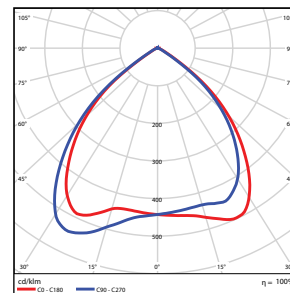

■ Vert. Spread: 89.8°
■ Horiz. Spread: 99.3°

18W 4000K (Horizontal)

DLC Standard

	Center Beam fc	Beam Width
2.5R	101 fc	6.1 ft 7.3 ft
5.0R	25.3 fc	12.1 ft 14.5 ft
7.5R	11.2 fc	18.2 ft 21.8 ft
10.0R	6.32 fc	24.2 ft 29.1 ft
12.5R	4.05 fc	30.3 ft 36.3 ft
15.0R	2.81 fc	36.4 ft 43.6 ft

■ Vert. Spread: 100.9°
■ Horiz. Spread: 111.0°

12W 3500K (Vertical)

DLC Standard

	Center Beam fc	Beam Width
2.5R	37.3 fc	4.1 ft 2.2 ft
5.0R	9.33 fc	8.3 ft 4.4 ft
7.5R	4.15 fc	12.4 ft 6.6 ft
10.0R	2.33 fc	16.6 ft 8.7 ft
12.5R	1.49 fc	20.7 ft 10.9 ft
15.0R	1.04 fc	24.9 ft 13.1 ft

■ Vert. Spread: 79.3°
■ Horiz. Spread: 47.2°

12W 4000K (Vertical)

DLC Standard

	Center Beam fc	Beam Width
2.5R	37.3 fc	4.1 ft 2.2 ft
5.0R	9.33 fc	8.3 ft 4.4 ft
7.5R	4.15 fc	12.4 ft 6.6 ft
10.0R	2.33 fc	16.6 ft 8.7 ft
12.5R	1.49 fc	20.7 ft 10.9 ft
15.0R	1.04 fc	24.9 ft 13.1 ft

■ Vert. Spread: 79.3°
■ Horiz. Spread: 47.2°

18W 4000K (Vertical)

DLC Standard

	Center Beam fc	Beam Width
2.5R	100 fc	4.4 ft 5.0 ft
5.0R	25.0 fc	8.7 ft 10.0 ft
7.5R	11.1 fc	13.1 ft 15.0 ft
10.0R	6.26 fc	17.4 ft 20.1 ft
12.5R	4.00 fc	21.8 ft 25.1 ft
15.0R	2.78 fc	26.1 ft 30.1 ft