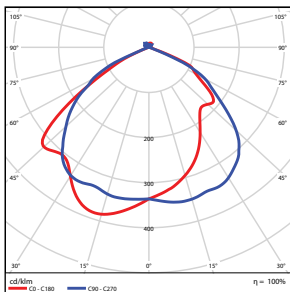

Check website for ballast compatible list.

■ **SPECIFICATIONS**

12W Horizontal
Weight: 0.2-lbs

18W Horizontal
Weight: 0.42-lbs

12W Vertical
Weight: 0.2-lbs

18W Vertical
Weight: 0.33-lbs

PHOTOMETRICS CHART *Test with recessed can

12W 3500K (Horizontal)

DLC Standard

	Center Beam fc	Beam Width
2.5R	87.9 fc	5.0 ft 5.9 ft
5.0R	22.0 fc	10.0 ft 11.8 ft
7.5R	9.77 fc	14.9 ft 17.6 ft
10.0R	5.50 fc	19.9 ft 23.5 ft
12.5R	3.52 fc	24.9 ft 29.4 ft
15.0R	2.44 fc	29.9 ft 35.3 ft

■ Vert. Spread: 89.8°
■ Horiz. Spread: 99.3°

12W 4000K (Horizontal)

DLC Standard

	Center Beam fc	Beam Width
2.5R	87.9 fc	5.0 ft 5.9 ft
5.0R	22.0 fc	10.0 ft 11.8 ft
7.5R	9.77 fc	14.9 ft 17.6 ft
10.0R	5.50 fc	19.9 ft 23.5 ft
12.5R	3.52 fc	24.9 ft 29.4 ft
15.0R	2.44 fc	29.9 ft 35.3 ft

■ Vert. Spread: 89.8°
■ Horiz. Spread: 99.3°

18W 4000K (Horizontal)

DLC Standard

	Center Beam fc	Beam Width
2.5R	101 fc	6.1 ft 7.3 ft
5.0R	25.3 fc	12.1 ft 14.5 ft
7.5R	11.2 fc	18.2 ft 21.8 ft
10.0R	6.32 fc	24.2 ft 29.1 ft
12.5R	4.05 fc	30.3 ft 36.3 ft
15.0R	2.81 fc	36.4 ft 43.6 ft