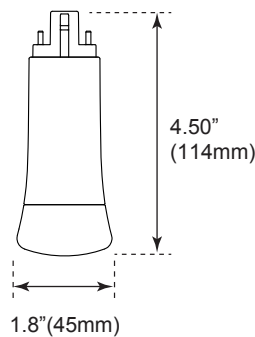

Check website for ballast compatible list.

■ **SPECIFICATIONS**

12W Horizontal
Weight: 0.2-lbs

18W Horizontal
Weight: 0.42-lbs

12W Vertical
Weight: 0.2-lbs

18W Vertical
Weight: 0.33-lbs

PHOTOMETRICS CHART *Test with recessed can

12W 3500K (Horizontal)

DLC Standard

	Center Beam fc	Beam Width
2.5R	87.9 fc	5.0 ft 5.9 ft
5.0R	22.0 fc	10.0 ft 11.8 ft
7.5R	9.77 fc	14.9 ft 17.6 ft
10.0R	5.50 fc	19.9 ft 23.5 ft
12.5R	3.52 fc	24.9 ft 29.4 ft
15.0R	2.44 fc	29.9 ft 35.3 ft

■ Vert. Spread: 89.8°
■ Horiz. Spread: 99.3°

12W 4000K (Horizontal)

DLC Standard

	Center Beam fc	Beam Width
2.5R	87.9 fc	5.0 ft 5.9 ft
5.0R	22.0 fc	10.0 ft 11.8 ft
7.5R	9.77 fc	14.9 ft 17.6 ft
10.0R	5.50 fc	19.9 ft 23.5 ft
12.5R	3.52 fc	24.9 ft 29.4 ft
15.0R	2.44 fc	29.9 ft 35.3 ft

■ Vert. Spread: 89.8°
■ Horiz. Spread: 99.3°

18W 4000K (Horizontal)

DLC Standard

	Center Beam fc	Beam Width
2.5R	101 fc	6.1 ft 7.3 ft
5.0R	25.3 fc	12.1 ft 14.5 ft
7.5R	11.2 fc	18.2 ft 21.8 ft
10.0R	6.32 fc	24.2 ft 29.1 ft
12.5R	4.05 fc	30.3 ft 36.3 ft
15.0R	2.81 fc	36.4 ft 43.6 ft