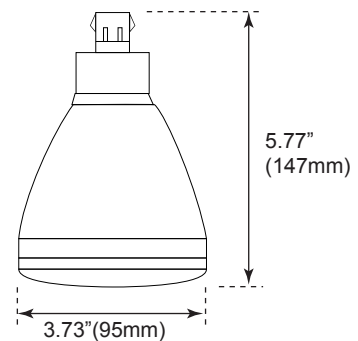

Check website for ballast compatible list.

■ **SPECIFICATIONS**

12W Horizontal
Weight: 0.2-lbs

18W Horizontal
Weight: 0.42-lbs

12W Vertical
Weight: 0.2-lbs

18W Vertical
Weight: 0.33-lbs

PHOTOMETRICS CHART *Test with recessed can

12W 3500K (Horizontal)

DLC Standard

	Center Beam fc	Beam Width
2.5R	87.9 fc	5.0 ft 5.9 ft
5.0R	22.0 fc	10.0 ft 11.8 ft
7.5R	9.77 fc	14.9 ft 17.6 ft
10.0R	5.50 fc	19.9 ft 23.5 ft
12.5R	3.52 fc	24.9 ft 29.4 ft
15.0R	2.44 fc	29.9 ft 35.3 ft

■ Vert. Spread: 89.8°
■ Horiz. Spread: 99.3°

12W 4000K (Horizontal)

DLC Standard

	Center Beam fc	Beam Width
2.5R	87.9 fc	5.0 ft 5.9 ft
5.0R	22.0 fc	10.0 ft 11.8 ft
7.5R	9.77 fc	14.9 ft 17.6 ft
10.0R	5.50 fc	19.9 ft 23.5 ft
12.5R	3.52 fc	24.9 ft 29.4 ft
15.0R	2.44 fc	29.9 ft 35.3 ft

■ Vert. Spread: 89.8°
■ Horiz. Spread: 99.3°

18W 4000K (Horizontal)

DLC Standard

	Center Beam fc	Beam Width
2.5R	101 fc	6.1 ft 7.3 ft
5.0R	25.3 fc	12.1 ft 14.5 ft
7.5R	11.2 fc	18.2 ft 21.8 ft
10.0R	6.32 fc	24.2 ft 29.1 ft
12.5R	4.05 fc	30.3 ft 36.3 ft
15.0R	2.81 fc	36.4 ft 43.6 ft