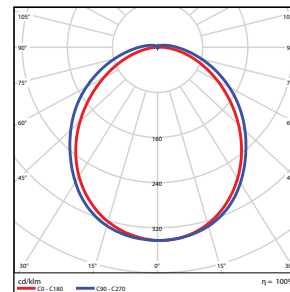

12W 3500K (Horizontal)

DLC Standard

	Center Beam fc	Beam Width
2.5R	87.9 fc	5.0 ft 5.9 ft
5.0R	22.0 fc	10.0 ft 11.8 ft
7.5R	9.77 fc	14.9 ft 17.6 ft
10.0R	5.50 fc	19.9 ft 23.5 ft
12.5R	3.52 fc	24.9 ft 29.4 ft
15.0R	2.44 fc	29.9 ft 35.3 ft

■ Vert. Spread: 89.8°
■ Horiz. Spread: 99.3°

12W 4000K (Horizontal)

DLC Standard

	Center Beam fc	Beam Width
2.5R	87.9 fc	5.0 ft 5.9 ft
5.0R	22.0 fc	10.0 ft 11.8 ft
7.5R	9.77 fc	14.9 ft 17.6 ft
10.0R	5.50 fc	19.9 ft 23.5 ft
12.5R	3.52 fc	24.9 ft 29.4 ft
15.0R	2.44 fc	29.9 ft 35.3 ft

■ Vert. Spread: 89.8°
■ Horiz. Spread: 99.3°

18W 4000K (Horizontal)

DLC Standard

	Center Beam fc	Beam Width
2.5R	101 fc	6.1 ft 7.3 ft
5.0R	25.3 fc	12.1 ft 14.5 ft
7.5R	11.2 fc	18.2 ft 21.8 ft
10.0R	6.32 fc	24.2 ft 29.1 ft
12.5R	4.05 fc	30.3 ft 36.3 ft
15.0R	2.81 fc	36.4 ft 43.6 ft

■ Vert. Spread: 100.9°
■ Horiz. Spread: 111.0°

12W 3500K (Vertical)

DLC Standard

	Center Beam fc	Beam Width
2.5R	37.3 fc	4.1 ft 2.2 ft
5.0R	9.33 fc	8.3 ft 4.4 ft
7.5R	4.15 fc	12.4 ft 6.6 ft
10.0R	2.33 fc	16.6 ft 8.7 ft
12.5R	1.49 fc	20.7 ft 10.9 ft
15.0R	1.04 fc	24.9 ft 13.1 ft