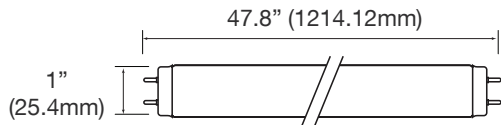

INSTANT FIT T8 TUBES

TUBE LUMINAIRES

ORDERING

*P= Premium DLC / *S = Standard DLC

Watts (W)	Ordering Code	Description	CCT (K)	Lumens (Lm)	Equivalent Wattage	Length	Base	UL Damp	DLC (S/P)
10	5988	LED10T8/24FR12/840/IF	4000K	1,156	17W	2-ft	Bi-Pin	•	-
10	5989	LED10T8/24FR12/850/IF	5000K	1,208	17W	2-ft	Bi-Pin	•	-
12	4551	LED12T8/36FR14/840/IF	4000K	1,450	17W	3-ft	Bi-Pin	•	S
12	4552	LED12T8/36FR14/850/IF	5000K	1,450	17W	3-ft	Bi-Pin	•	S
13	4582	LED13T8/FR18/840/IF	4000K	1,800	32W	4-ft	Bi-Pin	•	S
13	4583	LED13T8/FR18/850/IF	5000K	1,800	32W	4-ft	Bi-Pin	•	S
16	4584	LED16T8/FR22/840/IF	4000K	2,200	32W	4-ft	Bi-Pin	•	S
16	4585	LED16T8/FR22/850/IF	5000K	2,200	32W	4-ft	Bi-Pin	•	S
10	*5850	LED10T8/24FR11/835/IF	3500K	1,150	17W	2-ft	Bi-Pin	•	-
10	*5851	LED10T8/24FR11/840/IF	4000K	1,150	17W	2-ft	Bi-Pin	•	-
10	*5852	LED10T8/24FR11/850/IF	5000K	1,150	17W	2-ft	Bi-Pin	•	-
11	*5891	LED11T8/36FR14/840/IF	4000K	1,400	25W	3-ft	Bi-Pin	•	-
11	*5892	LED11T8/36FR14/850/IF	5000K	1,400	25W	3-ft	Bi-Pin	•	-
13	*4536	LED13T8/FR16/840/IF	4000K	1,650	32W	4-ft	Bi-Pin	•	S
13	*4537	LED13T8/FR16/850/IF	5000K	1,650	32W	4-ft	Bi-Pin	•	S
38	*5887	LED38T8/96FR44/840/IF	4000K	4,400	75W	8-ft	Single FA8	•	-
38	*5888	LED38T8/96FR44/850/IF	5000K	4,400	75W	8-ft	Single FA8	•	-

*Limited Quantity. Contact your sales rep for more information

INSTANT FIT T8 TUBES

TUBE LUMINAIRES

*P= Premium DLC / *S = Standard DLC

DIMENSIONS

10W (2-ft)
0.24-lbs

12W (3-ft)
0.35-lbs

13W / 16W (4-ft)
0.43-lbs

38W (8-ft)

PHOTOMETRICS CHART

10 Watt (2-ft)

Center Beam Fc	Beam Width
2.5R 192 fc	5.2 ft 6.5 ft
5.0R 48.0 fc	10.4 ft 13.0 ft
7.5R 21.3 fc	15.6 ft 19.5 ft
10.0R 12.0 fc	20.8 ft 25.9 ft
12.5R 7.67 fc	26.0 ft 32.4 ft
15.0R 5.33 fc	31.2 ft 38.9 ft