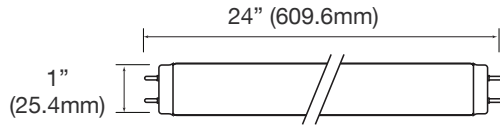

INSTANT FIT T8 TUBES

TUBE LUMINAIRES

ORDERING

*P= Premium DLC / *S = Standard DLC

Watts (W)	Ordering Code	Description	CCT (K)	Lumens (Lm)	Equivalent Wattage	Length	Base	UL Damp	DLC (S/P)
10	5988	LED10T8/24FR12/840/IF	4000K	1,156	17W	2-ft	Bi-Pin	•	-
10	5989	LED10T8/24FR12/850/IF	5000K	1,208	17W	2-ft	Bi-Pin	•	-
12	4551	LED12T8/36FR14/840/IF	4000K	1,450	17W	3-ft	Bi-Pin	•	S
12	4552	LED12T8/36FR14/850/IF	5000K	1,450	17W	3-ft	Bi-Pin	•	S
13	4582	LED13T8/FR18/840/IF	4000K	1,800	32W	4-ft	Bi-Pin	•	S
13	4583	LED13T8/FR18/850/IF	5000K	1,800	32W	4-ft	Bi-Pin	•	S
16	4584	LED16T8/FR22/840/IF	4000K	2,200	32W	4-ft	Bi-Pin	•	S
16	4585	LED16T8/FR22/850/IF	5000K	2,200	32W	4-ft	Bi-Pin	•	S
10	*5850	LED10T8/24FR11/835/IF	3500K	1,150	17W	2-ft	Bi-Pin	•	-
10	*5851	LED10T8/24FR11/840/IF	4000K	1,150	17W	2-ft	Bi-Pin	•	-
10	*5852	LED10T8/24FR11/850/IF	5000K	1,150	17W	2-ft	Bi-Pin	•	-
11	*5891	LED11T8/36FR14/840/IF	4000K	1,400	25W	3-ft	Bi-Pin	•	-
11	*5892	LED11T8/36FR14/850/IF	5000K	1,400	25W	3-ft	Bi-Pin	•	-
13	*4536	LED13T8/FR16/840/IF	4000K	1,650	32W	4-ft	Bi-Pin	•	S
13	*4537	LED13T8/FR16/850/IF	5000K	1,650	32W	4-ft	Bi-Pin	•	S
38	*5887	LED38T8/96FR44/840/IF	4000K	4,400	75W	8-ft	Single FA8	•	-
38	*5888	LED38T8/96FR44/850/IF	5000K	4,400	75W	8-ft	Single FA8	•	-

*Limited Quantity. Contact your sales rep for more information

INSTANT FIT T8 TUBES

TUBE LUMINAIRES

*P= Premium DLC / *S = Standard DLC

DIMENSIONS

10W (2-ft)
0.24-lbs

12W (3-ft)
0.35-lbs

13W / 16W (4-ft)
0.43-lbs

38W (8-ft)

PHOTOMETRICS CHART

10 Watt (2-ft)

Center Beam Fc	Beam Width
2.5R 192 fc	5.2 ft 6.5 ft
5.0R 48.0 fc	10.4 ft 13.0 ft
7.5R 21.3 fc	15.6 ft 19.5 ft
10.0R 12.0 fc	20.8 ft 25.9 ft
12.5R 7.67 fc	26.0 ft 32.4 ft
15.0R 5.33 fc	31.2 ft 38.9 ft