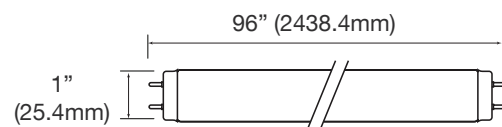

INSTANT FIT T8 TUBES

TUBE LUMINAIRES

ORDERING

*P= Premium DLC / *S = Standard DLC

Watts (W)	Ordering Code	Description	CCT (K)	Lumens (Lm)	Equivalent Wattage	Length	Base	UL Damp	DLC (S/P)
10	5988	LED10T8/24FR12/840/IF	4000K	1,156	17W	2-ft	Bi-Pin	•	-
10	5989	LED10T8/24FR12/850/IF	5000K	1,208	17W	2-ft	Bi-Pin	•	-
12	4551	LED12T8/36FR14/840/IF	4000K	1,450	17W	3-ft	Bi-Pin	•	S
12	4552	LED12T8/36FR14/850/IF	5000K	1,450	17W	3-ft	Bi-Pin	•	S
13	4582	LED13T8/FR18/840/IF	4000K	1,800	32W	4-ft	Bi-Pin	•	S
13	4583	LED13T8/FR18/850/IF	5000K	1,800	32W	4-ft	Bi-Pin	•	S
16	4584	LED16T8/FR22/840/IF	4000K	2,200	32W	4-ft	Bi-Pin	•	S
16	4585	LED16T8/FR22/850/IF	5000K	2,200	32W	4-ft	Bi-Pin	•	S
10	*5850	LED10T8/24FR11/835/IF	3500K	1,150	17W	2-ft	Bi-Pin	•	-
10	*5851	LED10T8/24FR11/840/IF	4000K	1,150	17W	2-ft	Bi-Pin	•	-
10	*5852	LED10T8/24FR11/850/IF	5000K	1,150	17W	2-ft	Bi-Pin	•	-
11	*5891	LED11T8/36FR14/840/IF	4000K	1,400	25W	3-ft	Bi-Pin	•	-
11	*5892	LED11T8/36FR14/850/IF	5000K	1,400	25W	3-ft	Bi-Pin	•	-
13	*4536	LED13T8/FR16/840/IF	4000K	1,650	32W	4-ft	Bi-Pin	•	S
13	*4537	LED13T8/FR16/850/IF	5000K	1,650	32W	4-ft	Bi-Pin	•	S
38	*5887	LED38T8/96FR44/840/IF	4000K	4,400	75W	8-ft	Single FA8	•	-
38	*5888	LED38T8/96FR44/850/IF	5000K	4,400	75W	8-ft	Single FA8	•	-

*Limited Quantity. Contact your sales rep for more information

INSTANT FIT T8 TUBES

TUBE LUMINAIRES

*P= Premium DLC / *S = Standard DLC

DIMENSIONS

10W (2-ft)
0.24-lbs

12W (3-ft)
0.35-lbs

13W / 16W (4-ft)
0.43-lbs

38W (8-ft)

PHOTOMETRICS CHART

10 Watt (2-ft)

Center Beam Fc	Beam Width
2.5R 192 fc	5.2 ft 6.5 ft
5.0R 48.0 fc	10.4 ft 13.0 ft
7.5R 21.3 fc	15.6 ft 19.5 ft
10.0R 12.0 fc	20.8 ft 25.9 ft
12.5R 7.67 fc	26.0 ft 32.4 ft
15.0R 5.33 fc	31.2 ft 38.9 ft