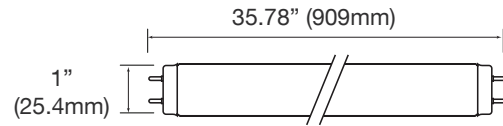

INSTANT FIT T8 TUBES

TUBE LUMINAIRES

ORDERING

*P= Premium DLC / *S = Standard DLC

Watts (W)	Ordering Code	Description	CCT (K)	Lumens (Lm)	Equivalent Wattage	Length	Base	UL Damp	DLC (S/P)
10	5988	LED10T8/24FR12/840/IF	4000K	1,156	17W	2-ft	Bi-Pin	•	-
10	5989	LED10T8/24FR12/850/IF	5000K	1,208	17W	2-ft	Bi-Pin	•	-
12	4551	LED12T8/36FR14/840/IF	4000K	1,450	17W	3-ft	Bi-Pin	•	S
12	4552	LED12T8/36FR14/850/IF	5000K	1,450	17W	3-ft	Bi-Pin	•	S
13	4582	LED13T8/FR18/840/IF	4000K	1,800	32W	4-ft	Bi-Pin	•	S
13	4583	LED13T8/FR18/850/IF	5000K	1,800	32W	4-ft	Bi-Pin	•	S
16	4584	LED16T8/FR22/840/IF	4000K	2,200	32W	4-ft	Bi-Pin	•	S
16	4585	LED16T8/FR22/850/IF	5000K	2,200	32W	4-ft	Bi-Pin	•	S
10	*5850	LED10T8/24FR11/835/IF	3500K	1,150	17W	2-ft	Bi-Pin	•	-
10	*5851	LED10T8/24FR11/840/IF	4000K	1,150	17W	2-ft	Bi-Pin	•	-
10	*5852	LED10T8/24FR11/850/IF	5000K	1,150	17W	2-ft	Bi-Pin	•	-
11	*5891	LED11T8/36FR14/840/IF	4000K	1,400	25W	3-ft	Bi-Pin	•	-
11	*5892	LED11T8/36FR14/850/IF	5000K	1,400	25W	3-ft	Bi-Pin	•	-
13	*4536	LED13T8/FR16/840/IF	4000K	1,650	32W	4-ft	Bi-Pin	•	S
13	*4537	LED13T8/FR16/850/IF	5000K	1,650	32W	4-ft	Bi-Pin	•	S
38	*5887	LED38T8/96FR44/840/IF	4000K	4,400	75W	8-ft	Single FA8	•	-
38	*5888	LED38T8/96FR44/850/IF	5000K	4,400	75W	8-ft	Single FA8	•	-

*Limited Quantity. Contact your sales rep for more information

INSTANT FIT T8 TUBES

TUBE LUMINAIRES

*P= Premium DLC / *S = Standard DLC

DIMENSIONS

10W (2-ft)
0.24-lbs

12W (3-ft)
0.35-lbs

13W / 16W (4-ft)
0.43-lbs

38W (8-ft)

PHOTOMETRICS CHART

10 Watt (2-ft)

Center Beam Fc	Beam Width
2.5R 192 fc	5.2 ft 6.5 ft
5.0R 48.0 fc	10.4 ft 13.0 ft
7.5R 21.3 fc	15.6 ft 19.5 ft
10.0R 12.0 fc	20.8 ft 25.9 ft
12.5R 7.67 fc	26.0 ft 32.4 ft
15.0R 5.33 fc	31.2 ft 38.9 ft