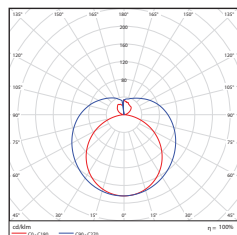

38W (8-ft)

PHOTOMETRICS CHART

10 Watt (2-ft)

Center Beam Fc	Beam Width
2.5R 192 fc	5.2 ft 6.5 ft
5.0R 48.0 fc	10.4 ft 13.0 ft
7.5R 21.3 fc	15.6 ft 19.5 ft
10.0R 12.0 fc	20.8 ft 25.9 ft
12.5R 7.67 fc	26.0 ft 32.4 ft
15.0R 5.33 fc	31.2 ft 38.9 ft

■ Vert. Spread: 92.2°
■ Horiz. Spread: 104.8°

12 Watt (3-ft)

Center Beam Fc	Beam Width
1.7R 253 fc	4.4 ft 10.4 ft
3.3R 67.1 fc	8.6 ft 20.1 ft
5.0R 29.2 fc	13.0 ft 30.5 ft
6.7R 16.3 fc	17.4 ft 40.8 ft
8.3R 10.6 fc	21.5 ft 50.6 ft
10.0R 7.31 fc	26.0 ft 60.9 ft

■ Vert. Spread: 104.8°
■ Horiz. Spread: 143.7°

13 Watt (4-ft)

Center Beam Fc	Beam Width
1.7R 110 fc	5.0 ft
3.3R 29.1 fc	9.6 ft
5.0R 12.7 fc	14.6 ft
6.7R 7.07 fc	19.6 ft
8.3R 4.61 fc	24.2 ft
10.0R 3.17 fc	29.2 ft

■ Beam Spread: 111.2°

16 Watt (4-ft)

Center Beam Fc	Beam Width
1.7R 135 fc	5.0 ft
3.3R 35.8 fc	9.6 ft
5.0R 15.6 fc	14.6 ft
6.7R 8.68 fc	19.5 ft
8.3R 5.66 fc	24.2 ft
10.0R 3.90 fc	29.1 ft

■ Beam Spread: 111.1°