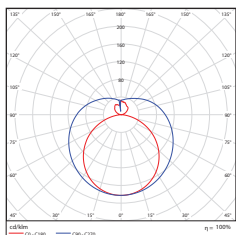

38W (8-ft)

PHOTOMETRICS CHART

10 Watt (2-ft)

Center Beam Fc	Beam Width
2.5R 192 fc	5.2 ft 6.5 ft
5.0R 48.0 fc	10.4 ft 13.0 ft
7.5R 21.3 fc	15.6 ft 19.5 ft
10.0R 12.0 fc	20.8 ft 25.9 ft
12.5R 7.67 fc	26.0 ft 32.4 ft
15.0R 5.33 fc	31.2 ft 38.9 ft

■ Vert. Spread: 92.2°
■ Horiz. Spread: 104.8°

12 Watt (3-ft)

Center Beam Fc	Beam Width
1.7R 253 fc	4.4 ft 10.4 ft
3.3R 67.1 fc	8.6 ft 20.1 ft
5.0R 29.2 fc	13.0 ft 30.5 ft
6.7R 16.3 fc	17.4 ft 40.8 ft
8.3R 10.6 fc	21.5 ft 50.6 ft
10.0R 7.31 fc	26.0 ft 60.9 ft

■ Vert. Spread: 104.8°
■ Horiz. Spread: 143.7°

13 Watt (4-ft)

Center Beam Fc	Beam Width
1.7R 110 fc	5.0 ft
3.3R 29.1 fc	9.6 ft
5.0R 12.7 fc	14.6 ft
6.7R 7.07 fc	19.6 ft
8.3R 4.61 fc	24.2 ft
10.0R 3.17 fc	29.2 ft

■ Beam Spread: 111.2°

16 Watt (4-ft)

Center Beam Fc	Beam Width
1.7R 135 fc	5.0 ft
3.3R 35.8 fc	9.6 ft
5.0R 15.6 fc	14.6 ft
6.7R 8.68 fc	19.5 ft
8.3R 5.66 fc	24.2 ft
10.0R 3.90 fc	29.1 ft

■ Beam Spread: 111.1°