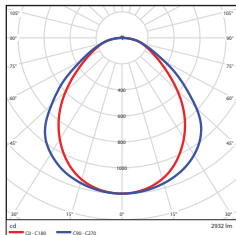

38W (8-ft)

PHOTOMETRICS CHART

10 Watt (2-ft)

Center Beam Fc	Beam Width
2.5R 192 fc	5.2 ft 6.5 ft
5.0R 48.0 fc	10.4 ft 13.0 ft
7.5R 21.3 fc	15.6 ft 19.5 ft
10.0R 12.0 fc	20.8 ft 25.9 ft
12.5R 7.67 fc	26.0 ft 32.4 ft
15.0R 5.33 fc	31.2 ft 38.9 ft

■ Vert. Spread: 92.2°
■ Horiz. Spread: 104.8°

12 Watt (3-ft)

Center Beam Fc	Beam Width
1.7R 253 fc	4.4 ft 10.4 ft
3.3R 67.1 fc	8.6 ft 20.1 ft
5.0R 29.2 fc	13.0 ft 30.5 ft
6.7R 16.3 fc	17.4 ft 40.8 ft
8.3R 10.6 fc	21.5 ft 50.6 ft
10.0R 7.31 fc	26.0 ft 60.9 ft

■ Vert. Spread: 104.8°
■ Horiz. Spread: 143.7°

13 Watt (4-ft)

Center Beam Fc	Beam Width
1.7R 110 fc	5.0 ft
3.3R 29.1 fc	9.6 ft
5.0R 12.7 fc	14.6 ft
6.7R 7.07 fc	19.6 ft
8.3R 4.61 fc	24.2 ft
10.0R 3.17 fc	29.2 ft

■ Beam Spread: 111.2°

16 Watt (4-ft)

Center Beam Fc	Beam Width
1.7R 135 fc	5.0 ft
3.3R 35.8 fc	9.6 ft
5.0R 15.6 fc	14.6 ft
6.7R 8.68 fc	19.5 ft
8.3R 5.66 fc	24.2 ft
10.0R 3.90 fc	29.1 ft

■ Beam Spread: 111.1°