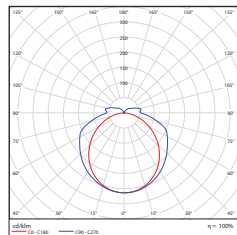

38W (8-ft)

PHOTOMETRICS CHART

10 Watt (2-ft)

Center Beam Fc	Beam Width
2.5R 192 fc	5.2 ft 6.5 ft
5.0R 48.0 fc	10.4 ft 13.0 ft
7.5R 21.3 fc	15.6 ft 19.5 ft
10.0R 12.0 fc	20.8 ft 25.9 ft
12.5R 7.67 fc	26.0 ft 32.4 ft
15.0R 5.33 fc	31.2 ft 38.9 ft

■ Vert. Spread: 92.2°
■ Horiz. Spread: 104.8°

12 Watt (3-ft)

Center Beam Fc	Beam Width
1.7R 253 fc	4.4 ft 10.4 ft
3.3R 67.1 fc	8.6 ft 20.1 ft
5.0R 29.2 fc	13.0 ft 30.5 ft
6.7R 16.3 fc	17.4 ft 40.8 ft
8.3R 10.6 fc	21.5 ft 50.6 ft
10.0R 7.31 fc	26.0 ft 60.9 ft

■ Vert. Spread: 104.8°
■ Horiz. Spread: 143.7°

13 Watt (4-ft)

Center Beam Fc	Beam Width
1.7R 110 fc	5.0 ft
3.3R 29.1 fc	9.6 ft
5.0R 12.7 fc	14.6 ft
6.7R 7.07 fc	19.6 ft
8.3R 4.61 fc	24.2 ft
10.0R 3.17 fc	29.2 ft

■ Beam Spread: 111.2°

16 Watt (4-ft)

Center Beam Fc	Beam Width
1.7R 135 fc	5.0 ft
3.3R 35.8 fc	9.6 ft
5.0R 15.6 fc	14.6 ft
6.7R 8.68 fc	19.5 ft
8.3R 5.66 fc	24.2 ft
10.0R 3.90 fc	29.1 ft

■ Beam Spread: 111.1°