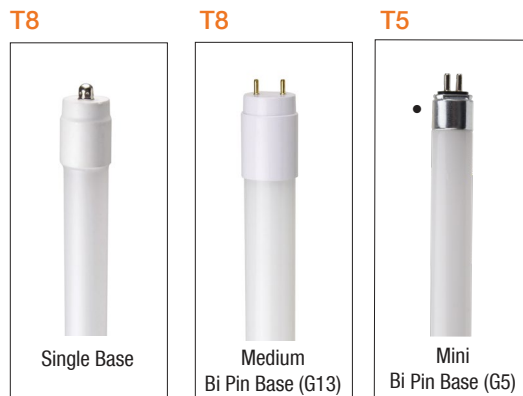

BASE TYPE

APPLICATIONS

- Retail
- Restaurants
- Hospitalities
- Offices
- Schools

WARRANTY

- 5 Year Warranty

Ordering Information		EXAMPLE: LED28T5/FR32/840/IF				
LED	28	T5	FR	32	840	IF
	Wattage	Style	Lens	Lumens	CRI/ Color Temp	
LED	28 28-Watts	T5 T5 Tubes	FR Frosted	32 3,200 lm	8 CRI80 40 4000K	IF Instant Fit