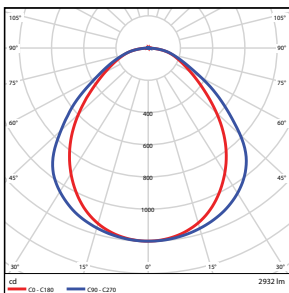

■ ORDERING

*P= Premium DLC / *S = Standard DLC

Watts (W)	Ordering Code	Description	Color Temp (K)	Bare Lamp Wattage	Lumens (lm)	Equip Wattage	Beam Angle	Base	Length	Damp Location	DLC (S/P)
28	5902	LED28T5/FR32/840/IF	4000K	25	3,200	54W	325°	Bi-Pin	4ft/48"	•	S
28	5903	LED28T5/FR32/850/IF	5000K	25	3,200	54W	325°	Bi-Pin	4ft/48"	•	S
10	5988	LED10T8/24FR10/840/IF	4000K	8	1,156	17W	325°	Bi-Pin	2ft/24"	•	-
10	5989	LED10T8/24FR10/850/IF	5000K	8	1,208	17W	325°	Bi-Pin	2ft/24"	•	-
12	4551	LED12T8/36FR14/840/IF	4000K	10	1,450	17W	325°	Bi-Pin	3ft/36"	•	S
12	4552	LED12T8/36FR14/850/IF	5000K	10	1,450	17W	325°	Bi-Pin	3ft/36"	•	S
13	4536	LED13T8/FR16/840/IF	4000K	10.5	1,650	32W	325°	Bi-Pin	4ft/48"	•	S
13	4537	LED13T8/FR16/850/IF	5000K	10.5	1,650	32W	325°	Bi-Pin	4ft/48"	•	S
14	5990	LED14T8/FR18/840/IF	4000K	12	1,875	32W	325°	Bi-Pin	4ft/48"	•	-
38	5887	LED38T8/96FR44/840/IF	4000K	33	4,400	75W	325°	Single	8ft/96"	•	-
38	5888	LED38T8/96FR44/850/IF	5000K	33	4,400	75W	325°	Single	8ft/96"	•	-

■ SPECIFICATIONS

Side

Style	Type	A (Diameter)	B (Length)
T5	4-ft	0.625"(15.87mm)	48"(1219.2mm)
T8	2-ft	1.00" (25.4mm)	24"(609.6mm)
T8	3-ft	1.00" (25.4mm)	36"(914.4mm)
T8	4-ft	1.00" (25.4mm)	48" (1219.2mm)
T8	8-ft	1.00" (25.4mm)	96" (2438.4mm)

PHOTOMETRICS CHART

IF28W (4-ft)

DLC Standard

Illuminance at a Distance

Center Beam fc	Beam Width	
760 fc	8.0 ft	4.4 ft
190 fc	15.9 ft	8.8 ft
84.5 fc	23.9 ft	13.2 ft
47.5 fc	31.9 ft	17.6 ft
30.4 fc	39.8 ft	22.0 ft
21.1 fc	47.8 ft	26.4 ft

■ Vert. Spread: 115.8°
■ Horiz. Spread: 82.8°

IF10W (2-ft)

DLC Standard

Illuminance at a Distance

Center Beam fc	Beam Width	
192 fc	5.2 ft	6.5 ft
48.0 fc	10.4 ft	13.0 ft
21.3 fc	15.6 ft	19.5 ft
12.0 fc	20.8 ft	25.9 ft
7.67 fc	26.0 ft	32.4 ft
5.33 fc	31.2 ft	38.9 ft