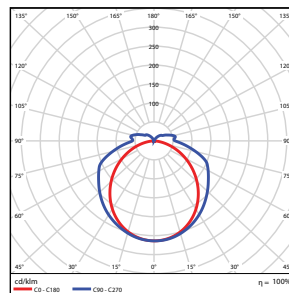

PHOTOMETRICS CHART

IF28W (4-ft)

DLC Standard

Illuminance at a Distance

Center Beam fc	Beam Width	
760 fc	8.0 ft	4.4 ft
190 fc	15.9 ft	8.8 ft
84.5 fc	23.9 ft	13.2 ft
47.5 fc	31.9 ft	17.6 ft
30.4 fc	39.8 ft	22.0 ft
21.1 fc	47.8 ft	26.4 ft

■ Vert. Spread: 115.8°
■ Horiz. Spread: 82.8°

IF10W (2-ft)

DLC Standard

Illuminance at a Distance

Center Beam fc	Beam Width	
192 fc	5.2 ft	6.5 ft
48.0 fc	10.4 ft	13.0 ft
21.3 fc	15.6 ft	19.5 ft
12.0 fc	20.8 ft	25.9 ft
7.67 fc	26.0 ft	32.4 ft
5.33 fc	31.2 ft	38.9 ft

■ Vert. Spread: 92.3°
■ Horiz. Spread: 104.8°

IF12W (3-ft)

DLC Standard

Illuminance at a Distance

Center Beam fc	Beam Width	
117 fc	6.5 ft	15.2 ft
29.2 fc	13.0 ft	30.5 ft
13.0 fc	19.5 ft	45.7 ft
7.31 fc	26.0 ft	60.9 ft
4.68 fc	32.4 ft	76.2 ft
3.25 fc	38.9 ft	91.4 ft

■ Vert. Spread: 104.8°
■ Horiz. Spread: 143.7°

IF13W (4-ft)

DLC Standard

Illuminance at a Distance

Center Beam fc	Beam Width	
166 fc	6.2 ft	6.4 ft
41.6 fc	12.3 ft	12.9 ft
18.5 fc	18.5 ft	19.3 ft
10.4 fc	24.7 ft	25.8 ft
6.55 fc	30.8 ft	32.2 ft
4.62 fc	37.0 ft	38.7 ft