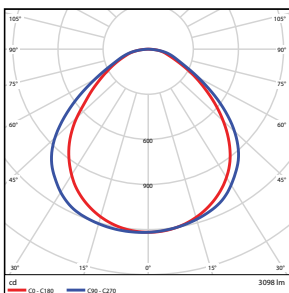

■ Vert. Spread: 115.8°
■ Horiz. Spread: 82.8°

IF10W (2-ft)

DLC Standard

Illuminance at a Distance

Center Beam fc	Beam Width	
192 fc	5.2 ft	6.5 ft
48.0 fc	10.4 ft	13.0 ft
21.3 fc	15.6 ft	19.5 ft
12.0 fc	20.8 ft	25.9 ft
7.67 fc	26.0 ft	32.4 ft
5.33 fc	31.2 ft	38.9 ft

■ Vert. Spread: 92.3°
■ Horiz. Spread: 104.8°

IF12W (3-ft)

DLC Standard

Illuminance at a Distance

Center Beam fc	Beam Width	
117 fc	6.5 ft	15.2 ft
29.2 fc	13.0 ft	30.5 ft
13.0 fc	19.5 ft	45.7 ft
7.31 fc	26.0 ft	60.9 ft
4.68 fc	32.4 ft	76.2 ft
3.25 fc	38.9 ft	91.4 ft

■ Vert. Spread: 104.8°
■ Horiz. Spread: 143.7°

IF13W (4-ft)

DLC Standard

Illuminance at a Distance

Center Beam fc	Beam Width	
166 fc	6.2 ft	6.4 ft
41.6 fc	12.3 ft	12.9 ft
18.5 fc	18.5 ft	19.3 ft
10.4 fc	24.7 ft	25.8 ft
6.55 fc	30.8 ft	32.2 ft
4.62 fc	37.0 ft	38.7 ft

■ Vert. Spread: 101.9°
■ Horiz. Spread: 104.4°

IF14W (4-ft)

DLC Standard

Illuminance at a Distance

Center Beam fc	Beam Width	
195 fc	5.7 ft	6.8 ft
48.7 fc	11.4 ft	13.5 ft
21.7 fc	17.1 ft	20.3 ft
12.2 fc	22.8 ft	27.0 ft
7.80 fc	28.5 ft	33.8 ft
5.41 fc	34.2 ft	40.5 ft