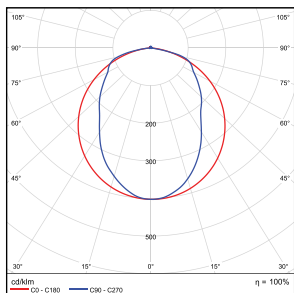

■ ORDERING

*P= Premium DLC / *S = Standard DLC

Watts (W)	Ordering Code	Description	Color Temp (K)	Bare Lamp Wattage	Lumens (lm)	Equip Wattage	Beam Angle	Base	Length	Damp Location	DLC (S/P)
28	5902	LED28T5/FR32/840/IF	4000K	25	3,200	54W	325°	Bi-Pin	4ft/48"	•	S
28	5903	LED28T5/FR32/850/IF	5000K	25	3,200	54W	325°	Bi-Pin	4ft/48"	•	S
10	5988	LED10T8/24FR10/840/IF	4000K	8	1,156	17W	325°	Bi-Pin	2ft/24"	•	-
10	5989	LED10T8/24FR10/850/IF	5000K	8	1,208	17W	325°	Bi-Pin	2ft/24"	•	-
12	4551	LED12T8/36FR14/840/IF	4000K	10	1,450	17W	325°	Bi-Pin	3ft/36"	•	S
12	4552	LED12T8/36FR14/850/IF	5000K	10	1,450	17W	325°	Bi-Pin	3ft/36"	•	S
13	4536	LED13T8/FR16/840/IF	4000K	10.5	1,650	32W	325°	Bi-Pin	4ft/48"	•	S
13	4537	LED13T8/FR16/850/IF	5000K	10.5	1,650	32W	325°	Bi-Pin	4ft/48"	•	S
14	5990	LED14T8/FR18/840/IF	4000K	12	1,875	32W	325°	Bi-Pin	4ft/48"	•	-
38	5887	LED38T8/96FR44/840/IF	4000K	33	4,400	75W	325°	Single	8ft/96"	•	-
38	5888	LED38T8/96FR44/850/IF	5000K	33	4,400	75W	325°	Single	8ft/96"	•	-

■ SPECIFICATIONS

Side

Style	Type	A (Diameter)	B (Length)
T5	4-ft	0.625"(15.87mm)	48"(1219.2mm)
T8	2-ft	1.00" (25.4mm)	24"(609.6mm)
T8	3-ft	1.00" (25.4mm)	36"(914.4mm)
T8	4-ft	1.00" (25.4mm)	48" (1219.2mm)
T8	8-ft	1.00" (25.4mm)	96" (2438.4mm)

PHOTOMETRICS CHART

IF28W (4-ft)

DLC Standard

Illuminance at a Distance

Center Beam fc	Beam Width	
760 fc	8.0 ft	4.4 ft
190 fc	15.9 ft	8.8 ft
84.5 fc	23.9 ft	13.2 ft
47.5 fc	31.9 ft	17.6 ft
30.4 fc	39.8 ft	22.0 ft
21.1 fc	47.8 ft	26.4 ft

■ Vert. Spread: 115.8°
■ Horiz. Spread: 82.8°

IF10W (2-ft)

DLC Standard

Illuminance at a Distance

Center Beam fc	Beam Width	
192 fc	5.2 ft	6.5 ft
48.0 fc	10.4 ft	13.0 ft
21.3 fc	15.6 ft	19.5 ft
12.0 fc	20.8 ft	25.9 ft
7.67 fc	26.0 ft	32.4 ft
5.33 fc	31.2 ft	38.9 ft