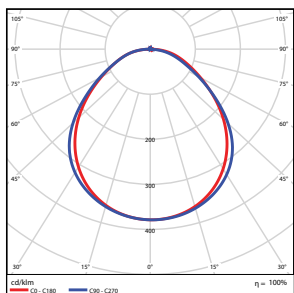

PHOTOMETRICS CHART

IF28W (4-ft)

DLC Standard

Illuminance at a Distance

Center Beam fc	Beam Width	
760 fc	8.0 ft	4.4 ft
190 fc	15.9 ft	8.8 ft
84.5 fc	23.9 ft	13.2 ft
47.5 fc	31.9 ft	17.6 ft
30.4 fc	39.8 ft	22.0 ft
21.1 fc	47.8 ft	26.4 ft

■ Vert. Spread: 115.8°
■ Horiz. Spread: 82.8°

IF10W (2-ft)

DLC Standard

Illuminance at a Distance

Center Beam fc	Beam Width	
192 fc	5.2 ft	6.5 ft
48.0 fc	10.4 ft	13.0 ft
21.3 fc	15.6 ft	19.5 ft
12.0 fc	20.8 ft	25.9 ft
7.67 fc	26.0 ft	32.4 ft
5.33 fc	31.2 ft	38.9 ft

■ Vert. Spread: 92.3°
■ Horiz. Spread: 104.8°

IF12W (3-ft)

DLC Standard

Illuminance at a Distance

Center Beam fc	Beam Width	
117 fc	6.5 ft	15.2 ft
29.2 fc	13.0 ft	30.5 ft
13.0 fc	19.5 ft	45.7 ft
7.31 fc	26.0 ft	60.9 ft
4.68 fc	32.4 ft	76.2 ft
3.25 fc	38.9 ft	91.4 ft

■ Vert. Spread: 104.8°
■ Horiz. Spread: 143.7°

IF13W (4-ft)

DLC Standard

Illuminance at a Distance

Center Beam fc	Beam Width	
166 fc	6.2 ft	6.4 ft
41.6 fc	12.3 ft	12.9 ft
18.5 fc	18.5 ft	19.3 ft
10.4 fc	24.7 ft	25.8 ft
6.55 fc	30.8 ft	32.2 ft
4.62 fc	37.0 ft	38.7 ft