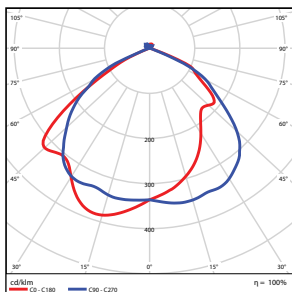

Check website for ballast compatible list.

SPECIFICATIONS

12W Horizontal
Weight: 0.2-lbs

18W Horizontal
Weight: 0.42-lbs

12W Vertical
Weight: 0.2-lbs

18W Vertical
Weight: 0.33-lbs

PHOTOMETRICS CHART *Test with recessed can

12W 3500K (Horizontal)

DLC Standard

Illuminance at a Distance

Center Beam fc	Beam Width
5.0ft	22.0 fc 10.0 ft 11.8 ft
10.0ft	5.50 fc 19.9 ft 23.5 ft
15.0ft	2.44 fc 29.9 ft 35.3 ft
20.0ft	1.37 fc 39.8 ft 47.1 ft
25.0ft	0.88 fc 49.8 ft 58.8 ft
30.0ft	0.61 fc 59.8 ft 70.6 ft

■ Vert. Spread: 89.8°
■ Horiz. Spread: 99.3°

12W 4000K (Horizontal)

DLC Standard

Illuminance at a Distance

Center Beam fc	Beam Width
5.0ft	22.0 fc 10.0 ft 11.8 ft
10.0ft	5.50 fc 19.9 ft 23.5 ft
15.0ft	2.44 fc 29.9 ft 35.3 ft
20.0ft	1.37 fc 39.8 ft 47.1 ft
25.0ft	0.88 fc 49.8 ft 58.8 ft
30.0ft	0.61 fc 59.8 ft 70.6 ft