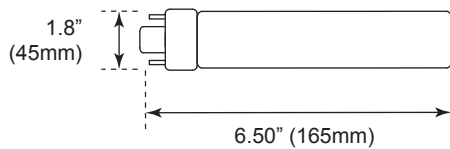

ORDERING

*P= Premium DLC / *S = Standard DLC

Watts (W)	Ordering Code	Description	Color Temp (K)	Lumens (lm)	Equiv. Wattage (W)	Base	Position	Rated Hrs	Damp Location	DLC (S/P)
12	4547	LED12PL/H/100L/4P/835/IF	3500K	950	26	G24q / GX24q	Horizontal	50,000	•	S
12	4548	LED12PL/H/100L/4P/840/IF	4000K	1,000	26	G24q / GX24q	Horizontal	50,000	•	S
18	4545	LED18PL/H/185L/4P/840/IF	4000K	1,800	42	G24q / GX24q	Horizontal	50,000	•	S
12.5	4549	LED12PL/V/100L/4P/835/IF	3500K	950	26	G24q / GX24q	Vertical	50,000	•	S
12.5	4550	LED12PL/V/100L/4P/840/IF	4000K	1,000	26	G24q / GX24q	Vertical	50,000	•	S
20	4546	LED18PL/V/185L/4P/840/IF	4000K	1,800	42	G24q / GX24q	Vertical	50,000	•	S

Check website for ballast compatible list.

SPECIFICATIONS

12W Horizontal
Weight: 0.2-lbs

18W Horizontal
Weight: 0.42-lbs

12W Vertical
Weight: 0.2-lbs

18W Vertical
Weight: 0.33-lbs

PHOTOMETRICS CHART *Test with recessed can

12W 3500K (Horizontal)

DLC Standard

Illuminance at a Distance

Center Beam fc	Beam Width
5.0ft	22.0 fc 10.0 ft 11.8 ft
10.0ft	5.50 fc 19.9 ft 23.5 ft
15.0ft	2.44 fc 29.9 ft 35.3 ft
20.0ft	1.37 fc 39.8 ft 47.1 ft
25.0ft	0.88 fc 49.8 ft 58.8 ft
30.0ft	0.61 fc 59.8 ft 70.6 ft

■ Vert. Spread: 89.8°
■ Horiz. Spread: 99.3°

12W 4000K (Horizontal)

DLC Standard

Illuminance at a Distance

Center Beam fc	Beam Width
5.0ft	22.0 fc 10.0 ft 11.8 ft
10.0ft	5.50 fc 19.9 ft 23.5 ft
15.0ft	2.44 fc 29.9 ft 35.3 ft
20.0ft	1.37 fc 39.8 ft 47.1 ft
25.0ft	0.88 fc 49.8 ft 58.8 ft
30.0ft	0.61 fc 59.8 ft 70.6 ft