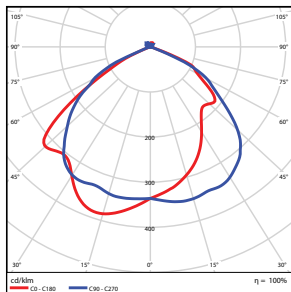

Check website for ballast compatible list.

SPECIFICATIONS

12W Horizontal
Weight: 0.2-lbs

18W Horizontal
Weight: 0.42-lbs

12W Vertical
Weight: 0.2-lbs

18W Vertical
Weight: 0.33-lbs

PHOTOMETRICS CHART *Test with recessed can

12W 3500K (Horizontal)

DLC Standard

Illuminance at a Distance

Center Beam fc	Beam Width
5.0ft	22.0 fc 10.0 ft 11.8 ft
10.0ft	5.50 fc 19.9 ft 23.5 ft
15.0ft	2.44 fc 29.9 ft 35.3 ft
20.0ft	1.37 fc 39.8 ft 47.1 ft
25.0ft	0.88 fc 49.8 ft 58.8 ft
30.0ft	0.61 fc 59.8 ft 70.6 ft

■ Vert. Spread: 89.8°
■ Horiz. Spread: 99.3°

12W 4000K (Horizontal)

DLC Standard

Illuminance at a Distance

Center Beam fc	Beam Width
5.0ft	22.0 fc 10.0 ft 11.8 ft
10.0ft	5.50 fc 19.9 ft 23.5 ft
15.0ft	2.44 fc 29.9 ft 35.3 ft
20.0ft	1.37 fc 39.8 ft 47.1 ft
25.0ft	0.88 fc 49.8 ft 58.8 ft
30.0ft	0.61 fc 59.8 ft 70.6 ft

■ Vert. Spread: 89.8°
■ Horiz. Spread: 99.3°

18W 4000K (Horizontal)

DLC Standard

Illuminance at a Distance

Center Beam fc	Beam Width
5.0ft	25.3 fc 12.1 ft 14.5 ft
10.0ft	6.32 fc 24.2 ft 29.1 ft
15.0ft	2.81 fc 36.4 ft 43.6 ft
20.0ft	1.58 fc 48.5 ft 58.2 ft
25.0ft	1.01 fc 60.6 ft 72.7 ft
30.0ft	0.70 fc 72.7 ft 87.2 ft