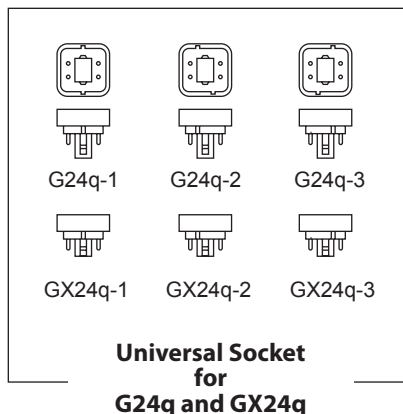

UNIVERSAL SOCKET

APPLICATIONS

- Recessed Can Lighting
- Sconces
- Ceiling Fixtures

WARRANTY

- 5 Year Warranty

Ordering Information		EXAMPLE: LED12PL/H/100L/4P/835/IF					
LED	12	PL	H	100L	4P	835	IF
	Wattage	Style	Direction	Lumens	Pin	Color Temp/ CRI	
LED	12 12-Watts	PL Plug In	H Horizontal	100L <1000 lm	4P 4-Pin	8 CRI80 35 3500K	IF Instant Fit