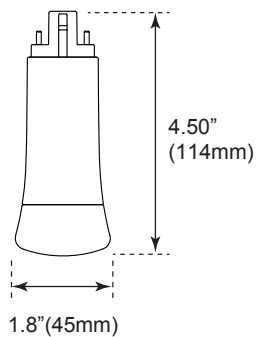

Check website for ballast compatible list.

SPECIFICATIONS

12W Horizontal
Weight: 0.2-lbs

18W Horizontal
Weight: 0.42-lbs

12W Vertical
Weight: 0.2-lbs

18W Vertical
Weight: 0.33-lbs

PHOTOMETRICS CHART *Test with recessed can

12W 3500K (Horizontal)

DLC Standard

Illuminance at a Distance

Center Beam fc	Beam Width
5.0ft	22.0 fc 10.0 ft 11.8 ft
10.0ft	5.50 fc 19.9 ft 23.5 ft
15.0ft	2.44 fc 29.9 ft 35.3 ft
20.0ft	1.37 fc 39.8 ft 47.1 ft
25.0ft	0.88 fc 49.8 ft 58.8 ft
30.0ft	0.61 fc 59.8 ft 70.6 ft

■ Vert. Spread: 89.8°
■ Horiz. Spread: 99.3°

12W 4000K (Horizontal)

DLC Standard

Illuminance at a Distance

Center Beam fc	Beam Width
5.0ft	22.0 fc 10.0 ft 11.8 ft
10.0ft	5.50 fc 19.9 ft 23.5 ft
15.0ft	2.44 fc 29.9 ft 35.3 ft
20.0ft	1.37 fc 39.8 ft 47.1 ft
25.0ft	0.88 fc 49.8 ft 58.8 ft
30.0ft	0.61 fc 59.8 ft 70.6 ft

■ Vert. Spread: 89.8°
■ Horiz. Spread: 99.3°

18W 4000K (Horizontal)

DLC Standard

Illuminance at a Distance

Center Beam fc	Beam Width
5.0ft	25.3 fc 12.1 ft 14.5 ft
10.0ft	6.32 fc 24.2 ft 29.1 ft
15.0ft	2.81 fc 36.4 ft 43.6 ft
20.0ft	1.58 fc 48.5 ft 58.2 ft
25.0ft	1.01 fc 60.6 ft 72.7 ft
30.0ft	0.70 fc 72.7 ft 87.2 ft