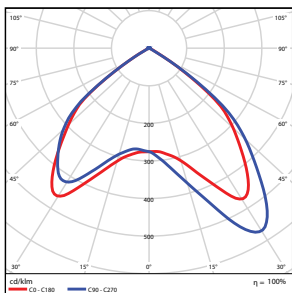

■ Vert. Spread: 89.8°
■ Horiz. Spread: 99.3°

12W 4000K (Horizontal)

DLC Standard

Illuminance at a Distance

Center Beam fc	Beam Width
5.0ft	22.0 fc 10.0 ft 11.8 ft
10.0ft	5.50 fc 19.9 ft 23.5 ft
15.0ft	2.44 fc 29.9 ft 35.3 ft
20.0ft	1.37 fc 39.8 ft 47.1 ft
25.0ft	0.88 fc 49.8 ft 58.8 ft
30.0ft	0.61 fc 59.8 ft 70.6 ft

■ Vert. Spread: 89.8°
■ Horiz. Spread: 99.3°

18W 4000K (Horizontal)

DLC Standard

Illuminance at a Distance

Center Beam fc	Beam Width
5.0ft	25.3 fc 12.1 ft 14.5 ft
10.0ft	6.32 fc 24.2 ft 29.1 ft
15.0ft	2.81 fc 36.4 ft 43.6 ft
20.0ft	1.58 fc 48.5 ft 58.2 ft
25.0ft	1.01 fc 60.6 ft 72.7 ft
30.0ft	0.70 fc 72.7 ft 87.2 ft

■ Vert. Spread: 100.9°
■ Horiz. Spread: 111.0°

12W 3500K (Vertical)

DLC Standard

Illuminance at a Distance

Center Beam fc	Beam Width
5.0ft	9.33 fc 8.3 ft 4.4 ft
10.0ft	2.33 fc 16.6 ft 8.7 ft
15.0ft	1.04 fc 24.9 ft 13.1 ft
20.0ft	0.58 fc 33.2 ft 17.5 ft
25.0ft	0.37 fc 41.4 ft 21.8 ft
30.0ft	0.26 fc 49.7 ft 26.2 ft

■ Vert. Spread: 79.3°
■ Horiz. Spread: 47.2°

12W 4000K (Vertical)

DLC Standard

Illuminance at a Distance

Center Beam fc	Beam Width
5.0ft	9.33 fc 8.3 ft 4.4 ft
10.0ft	2.33 fc 16.6 ft 8.7 ft
15.0ft	1.04 fc 24.9 ft 13.1 ft
20.0ft	0.58 fc 33.2 ft 17.5 ft
25.0ft	0.37 fc 41.4 ft 21.8 ft
30.0ft	0.26 fc 49.7 ft 26.2 ft