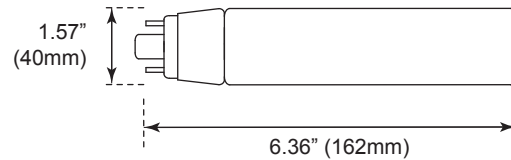

ORDERING

*P= Premium DLC / *S = Standard DLC

Watts (W)	Ordering Code	Description	Color Temp (K)	Lumens (lm)	Equiv. Wattage (W)	Base	Position	Rated Hrs	Damp Location	DLC (S/P)
12	4547	LED12PL/H/100L/4P/835/IF	3500K	950	26	G24q / GX24q	Horizontal	50,000	•	S
12	4548	LED12PL/H/100L/4P/840/IF	4000K	1,000	26	G24q / GX24q	Horizontal	50,000	•	S
18	4545	LED18PL/H/185L/4P/840/IF	4000K	1,800	42	G24q / GX24q	Horizontal	50,000	•	S
12.5	4549	LED12PL/V/100L/4P/835/IF	3500K	950	26	G24q / GX24q	Vertical	50,000	•	S
12.5	4550	LED12PL/V/100L/4P/840/IF	4000K	1,000	26	G24q / GX24q	Vertical	50,000	•	S
20	4546	LED18PL/V/185L/4P/840/IF	4000K	1,800	42	G24q / GX24q	Vertical	50,000	•	S

Check website for ballast compatible list.

SPECIFICATIONS

12W Horizontal
Weight: 0.2-lbs

18W Horizontal
Weight: 0.42-lbs

12W Vertical
Weight: 0.2-lbs

18W Vertical
Weight: 0.33-lbs

PHOTOMETRICS CHART *Test with recessed can

12W 3500K (Horizontal)

DLC Standard

Illuminance at a Distance

Center Beam fc	Beam Width
5.0ft	22.0 fc 10.0 ft 11.8 ft
10.0ft	5.50 fc 19.9 ft 23.5 ft
15.0ft	2.44 fc 29.9 ft 35.3 ft
20.0ft	1.37 fc 39.8 ft 47.1 ft
25.0ft	0.88 fc 49.8 ft 58.8 ft
30.0ft	0.61 fc 59.8 ft 70.6 ft