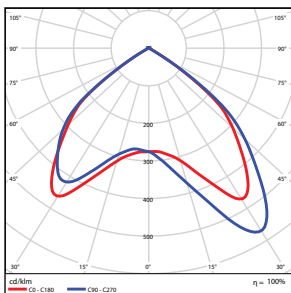

■ Vert. Spread: 89.8°
■ Horiz. Spread: 99.3°

12W 4000K (Horizontal)

DLC Standard

Illuminance at a Distance

Center Beam fc	Beam Width
5.0ft	22.0 fc 10.0 ft 11.8 ft
10.0ft	5.50 fc 19.9 ft 23.5 ft
15.0ft	2.44 fc 29.9 ft 35.3 ft
20.0ft	1.37 fc 39.8 ft 47.1 ft
25.0ft	0.88 fc 49.8 ft 58.8 ft
30.0ft	0.61 fc 59.8 ft 70.6 ft

■ Vert. Spread: 89.8°
■ Horiz. Spread: 99.3°

18W 4000K (Horizontal)

DLC Standard

Illuminance at a Distance

Center Beam fc	Beam Width
5.0ft	25.3 fc 12.1 ft 14.5 ft
10.0ft	6.32 fc 24.2 ft 29.1 ft
15.0ft	2.81 fc 36.4 ft 43.6 ft
20.0ft	1.58 fc 48.5 ft 58.2 ft
25.0ft	1.01 fc 60.6 ft 72.7 ft
30.0ft	0.70 fc 72.7 ft 87.2 ft

■ Vert. Spread: 100.9°
■ Horiz. Spread: 111.0°

12W 3500K (Vertical)

DLC Standard

Illuminance at a Distance

Center Beam fc	Beam Width
5.0ft	9.33 fc 8.3 ft 4.4 ft
10.0ft	2.33 fc 16.6 ft 8.7 ft
15.0ft	1.04 fc 24.9 ft 13.1 ft
20.0ft	0.58 fc 33.2 ft 17.5 ft
25.0ft	0.37 fc 41.4 ft 21.8 ft
30.0ft	0.26 fc 49.7 ft 26.2 ft

■ Vert. Spread: 79.3°
■ Horiz. Spread: 47.2°

12W 4000K (Vertical)

DLC Standard

Illuminance at a Distance

Center Beam fc	Beam Width
5.0ft	9.33 fc 8.3 ft 4.4 ft
10.0ft	2.33 fc 16.6 ft 8.7 ft
15.0ft	1.04 fc 24.9 ft 13.1 ft
20.0ft	0.58 fc 33.2 ft 17.5 ft
25.0ft	0.37 fc 41.4 ft 21.8 ft
30.0ft	0.26 fc 49.7 ft 26.2 ft