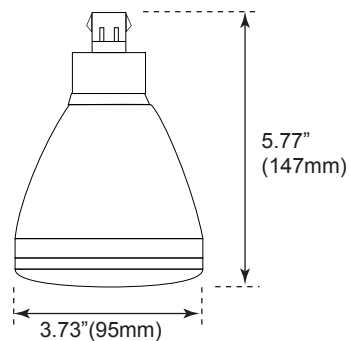

ORDERING

*P= Premium DLC / *S = Standard DLC

Watts (W)	Ordering Code	Description	Color Temp (K)	Lumens (lm)	Equiv. Wattage (W)	Base	Position	Rated Hrs	Damp Location	DLC (S/P)
12	4547	LED12PL/H/100L/4P/835/IF	3500K	950	26	G24q / GX24q	Horizontal	50,000	•	S
12	4548	LED12PL/H/100L/4P/840/IF	4000K	1,000	26	G24q / GX24q	Horizontal	50,000	•	S
18	4545	LED18PL/H/185L/4P/840/IF	4000K	1,800	42	G24q / GX24q	Horizontal	50,000	•	S
12.5	4549	LED12PL/V/100L/4P/835/IF	3500K	950	26	G24q / GX24q	Vertical	50,000	•	S
12.5	4550	LED12PL/V/100L/4P/840/IF	4000K	1,000	26	G24q / GX24q	Vertical	50,000	•	S
20	4546	LED18PL/V/185L/4P/840/IF	4000K	1,800	42	G24q / GX24q	Vertical	50,000	•	S

Check website for ballast compatible list.

SPECIFICATIONS

12W Horizontal
Weight: 0.2-lbs

18W Horizontal
Weight: 0.42-lbs

12W Vertical
Weight: 0.2-lbs

18W Vertical
Weight: 0.33-lbs

PHOTOMETRICS CHART *Test with recessed can

12W 3500K (Horizontal)

DLC Standard

Illuminance at a Distance

Center Beam fc	Beam Width
5.0ft	22.0 fc 10.0 ft 11.8 ft
10.0ft	5.50 fc 19.9 ft 23.5 ft
15.0ft	2.44 fc 29.9 ft 35.3 ft
20.0ft	1.37 fc 39.8 ft 47.1 ft
25.0ft	0.88 fc 49.8 ft 58.8 ft
30.0ft	0.61 fc 59.8 ft 70.6 ft

■ Vert. Spread: 89.8°
■ Horiz. Spread: 99.3°

12W 4000K (Horizontal)

DLC Standard

Illuminance at a Distance

Center Beam fc	Beam Width
5.0ft	22.0 fc 10.0 ft 11.8 ft
10.0ft	5.50 fc 19.9 ft 23.5 ft
15.0ft	2.44 fc 29.9 ft 35.3 ft
20.0ft	1.37 fc 39.8 ft 47.1 ft
25.0ft	0.88 fc 49.8 ft 58.8 ft
30.0ft	0.61 fc 59.8 ft 70.6 ft