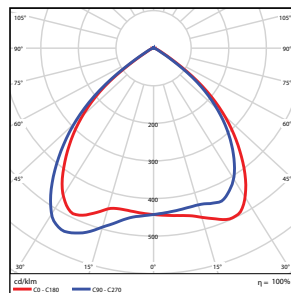

■ Vert. Spread: 89.8°
■ Horiz. Spread: 99.3°

18W 4000K (Horizontal)

DLC Standard

Illuminance at a Distance

Center Beam fc	Beam Width
5.0ft	25.3 fc 12.1 ft 14.5 ft
10.0ft	6.32 fc 24.2 ft 29.1 ft
15.0ft	2.81 fc 36.4 ft 43.6 ft
20.0ft	1.58 fc 48.5 ft 58.2 ft
25.0ft	1.01 fc 60.6 ft 72.7 ft
30.0ft	0.70 fc 72.7 ft 87.2 ft

■ Vert. Spread: 100.9°
■ Horiz. Spread: 111.0°

12W 3500K (Vertical)

DLC Standard

Illuminance at a Distance

Center Beam fc	Beam Width
5.0ft	9.33 fc 8.3 ft 4.4 ft
10.0ft	2.33 fc 16.6 ft 8.7 ft
15.0ft	1.04 fc 24.9 ft 13.1 ft
20.0ft	0.58 fc 33.2 ft 17.5 ft
25.0ft	0.37 fc 41.4 ft 21.8 ft
30.0ft	0.26 fc 49.7 ft 26.2 ft

■ Vert. Spread: 79.3°
■ Horiz. Spread: 47.2°

12W 4000K (Vertical)

DLC Standard

Illuminance at a Distance

Center Beam fc	Beam Width
5.0ft	9.33 fc 8.3 ft 4.4 ft
10.0ft	2.33 fc 16.6 ft 8.7 ft
15.0ft	1.04 fc 24.9 ft 13.1 ft
20.0ft	0.58 fc 33.2 ft 17.5 ft
25.0ft	0.37 fc 41.4 ft 21.8 ft
30.0ft	0.26 fc 49.7 ft 26.2 ft

■ Vert. Spread: 79.3°
■ Horiz. Spread: 47.2°

18W 4000K (Vertical)

DLC Standard

Illuminance at a Distance

Center Beam fc	Beam Width
5.0ft	25.0 fc 8.7 ft 10.0 ft
10.0ft	6.26 fc 17.4 ft 20.1 ft
15.0ft	2.78 fc 26.1 ft 30.1 ft
20.0ft	1.56 fc 34.8 ft 40.1 ft
25.0ft	1.00 fc 43.5 ft 50.1 ft
30.0ft	0.70 fc 52.2 ft 60.2 ft