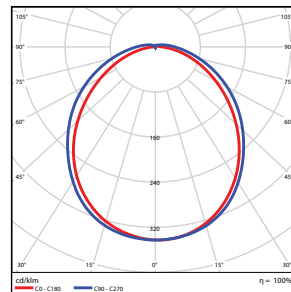

12W 3500K (Horizontal)

DLC Standard

Illuminance at a Distance

Center Beam fc	Beam Width
5.0ft	22.0 fc 10.0 ft 11.8 ft
10.0ft	5.50 fc 19.9 ft 23.5 ft
15.0ft	2.44 fc 29.9 ft 35.3 ft
20.0ft	1.37 fc 39.8 ft 47.1 ft
25.0ft	0.88 fc 49.8 ft 58.8 ft
30.0ft	0.61 fc 59.8 ft 70.6 ft

■ Vert. Spread: 89.8°
■ Horiz. Spread: 99.3°

12W 4000K (Horizontal)

DLC Standard

Illuminance at a Distance

Center Beam fc	Beam Width
5.0ft	22.0 fc 10.0 ft 11.8 ft
10.0ft	5.50 fc 19.9 ft 23.5 ft
15.0ft	2.44 fc 29.9 ft 35.3 ft
20.0ft	1.37 fc 39.8 ft 47.1 ft
25.0ft	0.88 fc 49.8 ft 58.8 ft
30.0ft	0.61 fc 59.8 ft 70.6 ft

■ Vert. Spread: 89.8°
■ Horiz. Spread: 99.3°

18W 4000K (Horizontal)

DLC Standard

Illuminance at a Distance

Center Beam fc	Beam Width
5.0ft	25.3 fc 12.1 ft 14.5 ft
10.0ft	6.32 fc 24.2 ft 29.1 ft
15.0ft	2.81 fc 36.4 ft 43.6 ft
20.0ft	1.58 fc 48.5 ft 58.2 ft
25.0ft	1.01 fc 60.6 ft 72.7 ft
30.0ft	0.70 fc 72.7 ft 87.2 ft

■ Vert. Spread: 100.9°
■ Horiz. Spread: 111.0°

12W 3500K (Vertical)

DLC Standard

Illuminance at a Distance

Center Beam fc	Beam Width
5.0ft	9.33 fc 8.3 ft 4.4 ft
10.0ft	2.33 fc 16.6 ft 8.7 ft
15.0ft	1.04 fc 24.9 ft 13.1 ft
20.0ft	0.58 fc 33.2 ft 17.5 ft
25.0ft	0.37 fc 41.4 ft 21.8 ft
30.0ft	0.26 fc 49.7 ft 26.2 ft