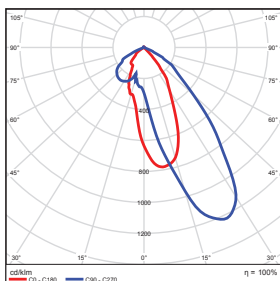

ACCESSORIES (Ordered Separately)

Daylight Motion Sensor

P10118 SEN-ES-180NX3-2VR/BK
(Security floodlight motion sensor)

DIMENSIONS

20W (with Sensor)
2.43-lbs

PHOTOMETRICS CHART

20 Watt
Energy Star

Center Beam fc	Beam Width	
17.0ft	2.17 ft	6.8 ft 10.3 ft
34.0ft	0.54 fc	13.6 ft 20.5 ft
51.0ft	0.24 fc	20.5 ft 30.8 ft
68.0ft	0.14 fc	27.3 ft 41.1 ft
85.0ft	0.09 fc	34.1 ft 51.3 ft
102.0ft	0.06 fc	40.9 ft 61.6 ft

Vert. Spread: 22.7°
Horiz. Spread: 33.6°

PACKAGE

Case Qty 5 pcs