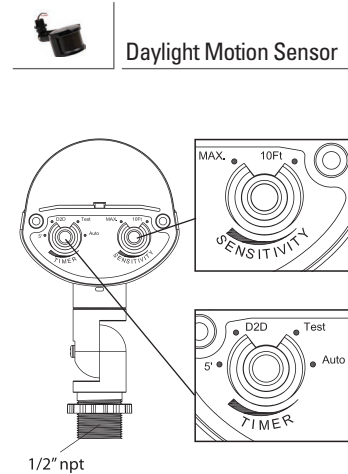

BFD SECURITY BULLET FLOODLIGHT

PROJECT: _____

SCHEDULE: _____ DATE: _____

PREPARE BY: _____

NOTES: _____

DESCRIPTION

naturaLED® Security Wall Lights double head bullet with motion sensor. Our security floodlights come in 20-watt to replace your existing incandescent up to 180-watt, saving up to 70% of energy. Super energy efficient and lasts up to 50,000+ hours average life. naturaLED® security lights are ideal solution for security lights, both residential, commercial and many other outdoor applications.

ACCESSORIES

SAMPLE NUMBER LED-FXBFD20/830/BK-SEN

STYLE	SERIES	FAMILY	WATTAGE	CRI/COLOR TEMP	COLOR	ACCESSORY
LED	FX	BFD	20	830	BK	SEN
LED Lighting	Fixture	Bullet Floodlight	20 Watt	CRI 80 3000K	Black (WH) White	Motion Sensor

ACCESSORIES (Ordered Separately)

Daylight Motion Sensor

P10118 SEN-ES-180NX3-2VR/BK
(Security floodlight motion sensor)

DIMENSIONS

20W (with Sensor)
2.43-lbs

PHOTOMETRICS CHART

20 Watt
Energy Star

Center Beam fc	Beam Width	
17.0ft	2.17 ft	6.8 ft 10.3 ft
34.0ft	0.54 fc	13.6 ft 20.5 ft
51.0ft	0.24 fc	20.5 ft 30.8 ft
68.0ft	0.14 fc	27.3 ft 41.1 ft
85.0ft	0.09 fc	34.1 ft 51.3 ft
102.0ft	0.06 fc	40.9 ft 61.6 ft