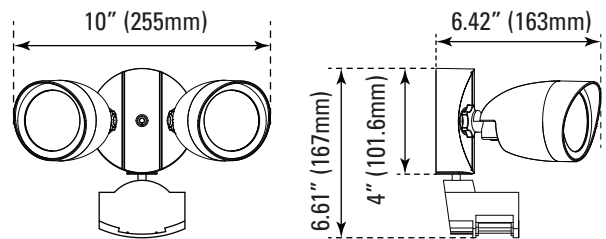

SECURITY BULLET FLOODLIGHT

WALL & SECURITY LUMINAIRES

ORDERING

Watts (W)	Ordering Code	Description	CCT (K)	Lumens (Lm)	Equiv. Wattage	Color/Sensor	Wet Location	Energy Star
20	7082	LED-FXBFD20/830/BK	3000K	1,400	180W	Black	•	•
20	7083	LED-FXBFD20/850/BK	5000K	1,400	180W	Black	•	•
20	7672	LED-FXBFD20/830/WH	3000K	1,400	180W	White	•	•
20	7673	LED-FXBFD20/850/WH	5000K	1,400	180W	White	•	•
20	7030	LED-FXBFD20/830/BK-SEN	3000K	1,400	180W	Black/ Sensor	•	•
20	7031	LED-FXBFD20/850/BK-SEN	5000K	1,400	180W	Black/ Sensor	•	•
20	7066	LED-FXBFD20/830/WH-SEN	3000K	1,400	180W	White/ Sensor	•	•
20	7067	LED-FXBFD20/850/WH-SEN	5000K	1,400	180W	White/ Sensor	•	•
20	7032	LED-FXSFD20/830/WH-SEN	3000K	1,400	180W	White/ Sensor	•	•
20	7033	LED-FXSFD20/850/WH-SEN	5000K	1,400	180W	White/ Sensor	•	•

ACCESSORIES (Ordered Separately)

Daylight Motion Sensor

P10118 SEN-ES-180NX3-2VR/BK
(Security floodlight motion sensor)

DIMENSIONS

20W (with Sensor)
2.43-lbs

PHOTOMETRICS CHART

20 Watt
Energy Star

Center Beam fc	Beam Width	
17.0ft	2.17 ft	6.8 ft 10.3 ft
34.0ft	0.54 fc	13.6 ft 20.5 ft
51.0ft	0.24 fc	20.5 ft 30.8 ft
68.0ft	0.14 fc	27.3 ft 41.1 ft
85.0ft	0.09 fc	34.1 ft 51.3 ft
102.0ft	0.06 fc	40.9 ft 61.6 ft

Vert. Spread: 22.7°
Horiz. Spread: 33.6°

PACKAGE

Case Qty 5 pcs