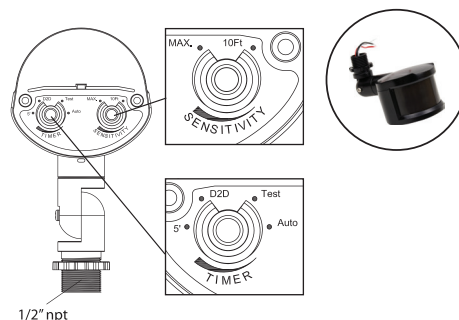

ACCESSORIES

- Motion / Daylight Sensor
  For Security Flood Light

P10118 SEN-ES-180NX3-2VR/BK

APPLICATIONS

- Security Lighting
- Accent Lighting
- Residential Lighting
- Outdoor Lighting
- Wall Lighting

WARRANTY

- 5 Year Warranty

Ordering Information		EXAMPLE: LED-FXBFD20/830/BK-SEN				
LED	FX	BFD	20	830	BK	SEN
LED	Category FX Fixture	Style BFD Security Flood Light	Wattage 20 20 Watts	CRI/ Color Temp 8 CRI80 9 CRI90 30 3000K 50 5000K	Color Finish BK Black WH White	Accessories SEN Sensor