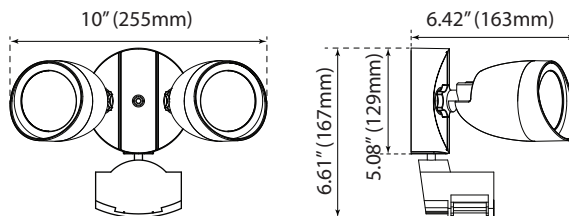

MOUNTING / ACCESSORIES

INCLUDED for Item # 7030, 7031, 7066, 7067

Daylight Motion Sensor

- P10118 SEN-ES-180NX3-2VR/BK

SPECIFICATIONS

FXBFD

Weight: 2.43-lbs

PHOTOMETRICS CHART