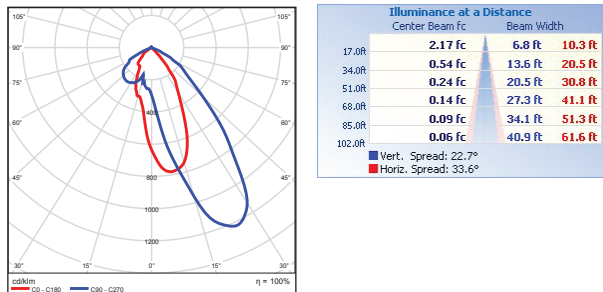

PHOTOMETRICS CHART