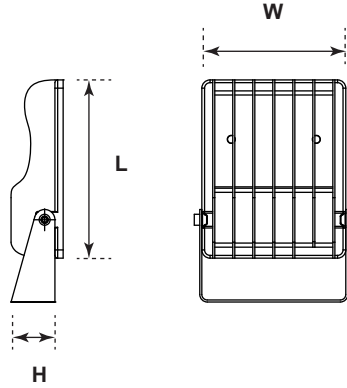

FEATURES

- DLC standard
- IP65 rated
- Uniform and consistent color
- Excellent thermal design
- Corrosion resistant powder coating
- 1/2" NPT stainless steel threaded nipple (10W/20W/27W)
- 3/4" NPT stainless steel threaded nipple (48W)
- Power Factor: >0.9
- Input Current: 0.1A
- Voltage Frequency: 50/60 Hz
- Beam Angle: Flood
- Input line voltage: 120-277V
- CRI: 80
- Material: Die Cast Aluminum / Glass / Plastic
- Yoke Mount
- Operating temperature: -22°F-131°F
- 50,000 rated average hours

SPECIFICATIONS

Wattage	Length (L)	Width (W)	Height (H)	Weight
10W	6.38" (162mm)	4.56" (116mm)	1.5" (38mm)	1.10 bs
20/28W	7.27"(185mm)	5.28" (134mm)	1.5" (38mm)	1.60 lbs
48W	8.82" (224mm)	6.46" (164mm)	1.5" (38mm)	2.25 lbs