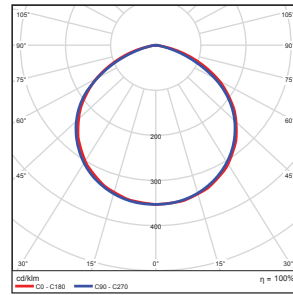

SPECIFICATIONS

Wattage	Length (L)	Width (W)	Height (H)	Weight
10W	6.38" (162mm)	4.56" (116mm)	1.5" (38mm)	1.10 bs
20/28W	7.27"(185mm)	5.28" (134mm)	1.5" (38mm)	1.60 lbs
48W	8.82" (224mm)	6.46" (164mm)	1.5" (38mm)	2.25 lbs

PHOTOMETRICS CHART

FXFDL10 (10 Watt)
DLC Standard

Center Beam Fc	Beam Width	
2.5R	7.2 ft	7.2 ft
5.0R	14.5 ft	14.3 ft
7.5R	21.7 ft	21.5 ft
10.0R	28.9 ft	28.7 ft
12.5R	36.2 ft	35.8 ft
15.0R	43.4 ft	43.0 ft

Vert. Spread: 110.7°
Horiz. Spread: 110.2°

FXFDL20 (20 Watt)
DLC Standard

Center Beam Fc	Beam Width	
2.5R	7.4 ft	7.5 ft
5.0R	14.9 ft	15.1 ft
7.5R	22.3 ft	22.6 ft
10.0R	29.7 ft	30.1 ft
12.5R	37.2 ft	37.7 ft
15.0R	44.6 ft	45.2 ft

Vert. Spread: 112.2°
Horiz. Spread: 112.9°

FXFDL27 (28 Watt)
DLC Standard

Center Beam Fc	Beam Width	
2.5R	7.5 ft	7.5 ft
5.0R	15.0 ft	15.0 ft
7.5R	22.4 ft	22.4 ft
10.0R	29.9 ft	29.9 ft
12.5R	37.4 ft	37.4 ft
15.0R	44.9 ft	44.9 ft