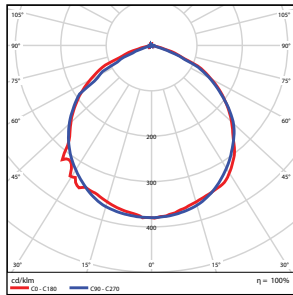

ORDERING

*P= Premium DLC / *S = Standard DLC

Watts (W)	Ordering Code	Description	Color Temp (K)	Lumens (lm)	Equiv. Wattage (W)	NPT	Rated Hrs	IP65 Rated	DLC (S/P)
10	7789	LED-FXFDL10/30K/BK	3000K	1,284	100	1/2"	50,000	•	-
10	7761	LED-FXFDL10/50K/BK	5000K	1,284	100	1/2"	50,000	•	S
20	7762	LED-FXFDL20/50K/BK	5000K	2,438	150	1/2"	50,000	•	S
28	7763	LED-FXFDL27/50K/BK	5000K	3,499	150-200	1/2"	50,000	•	S
48	7764	LED-FXFDL48/50K/BK	5000K	6,153	200-250	3/4"	50,000	•	S

SPECIFICATIONS

Wattage	Length (L)	Width (W)	Height (H)	Weight
10W	6.38" (162mm)	4.56" (116mm)	1.5" (38mm)	1.10 bs
20/28W	7.27"(185mm)	5.28" (134mm)	1.5" (38mm)	1.60 lbs
48W	8.82" (224mm)	6.46" (164mm)	1.5" (38mm)	2.25 lbs

PHOTOMETRICS CHART

FXFDL10 (10 Watt)
DLC Standard

Center Beam Fc	Beam Width	
2.5R	7.2 ft	7.2 ft
5.0R	14.5 ft	14.3 ft
7.5R	21.7 ft	21.5 ft
10.0R	28.9 ft	28.7 ft
12.5R	36.2 ft	35.8 ft
15.0R	43.4 ft	43.0 ft

Vert. Spread: 110.7°
Horiz. Spread: 110.2°

FXFDL20 (20 Watt)
DLC Standard

Center Beam Fc	Beam Width	
2.5R	7.4 ft	7.5 ft
5.0R	14.9 ft	15.1 ft
7.5R	22.3 ft	22.6 ft
10.0R	29.7 ft	30.1 ft
12.5R	37.2 ft	37.7 ft
15.0R	44.6 ft	45.2 ft