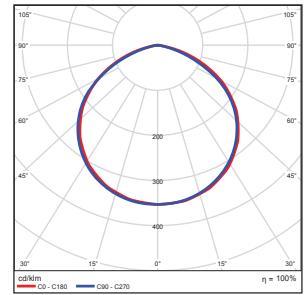

Illuminance at a Distance

Center Beam Fc	Beam Width	
2.5R	7.5 ft	7.5 ft
5.0R	15.0 ft	15.0 ft
7.5R	22.4 ft	22.4 ft
10.0R	29.9 ft	29.9 ft
12.5R	37.4 ft	37.4 ft
15.0R	44.9 ft	44.9 ft

Vert. Spread: 112.5°
Horiz. Spread: 112.5°

FXFDL48 (48 Watt)
DLC Standard