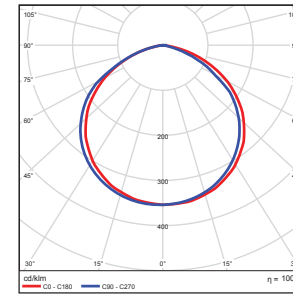

SPECIFICATIONS

Wattage	Length (L)	Width (W)	Height (H)	Weight
10W	6.38" (162mm)	4.56" (116mm)	1.5" (38mm)	1.10 bs
20/28W	7.27"(185mm)	5.28" (134mm)	1.5" (38mm)	1.60 lbs
48W	8.82" (224mm)	6.46" (164mm)	1.5" (38mm)	2.25 lbs

PHOTOMETRICS CHART

FXFDL10 (10 Watt)
DLC Standard

Center Beam Fc	Beam Width	
2.5R	7.2 ft	7.2 ft
5.0R	14.5 ft	14.3 ft
7.5R	21.7 ft	21.5 ft
10.0R	28.9 ft	28.7 ft
12.5R	36.2 ft	35.8 ft
15.0R	43.4 ft	43.0 ft

Vert. Spread: 110.7°
Horiz. Spread: 110.2°

FXFDL20 (20 Watt)
DLC Standard

Center Beam Fc	Beam Width	
2.5R	7.4 ft	7.5 ft
5.0R	14.9 ft	15.1 ft
7.5R	22.3 ft	22.6 ft
10.0R	29.7 ft	30.1 ft
12.5R	37.2 ft	37.7 ft
15.0R	44.6 ft	45.2 ft

Vert. Spread: 112.2°
Horiz. Spread: 112.9°

FXFDL27 (28 Watt)
DLC Standard

Center Beam Fc	Beam Width	
2.5R	7.5 ft	7.5 ft
5.0R	15.0 ft	15.0 ft
7.5R	22.4 ft	22.4 ft
10.0R	29.9 ft	29.9 ft
12.5R	37.4 ft	37.4 ft
15.0R	44.9 ft	44.9 ft