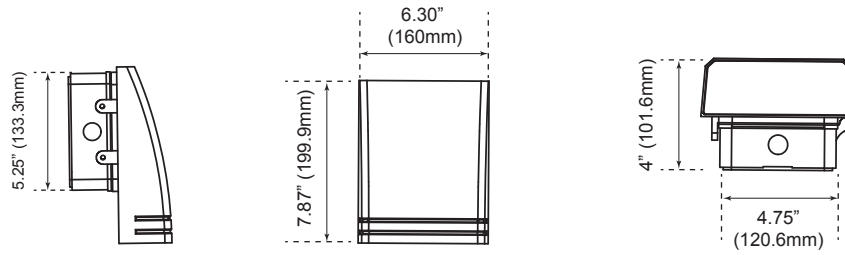

Total Luminaire Efficiency = 100.00%

Product Dimension

SWP

Weight: 5.45-lbs

\* Applies to ADA (Americans with Disabilities Act) Standard

Mounting Accessories

Package