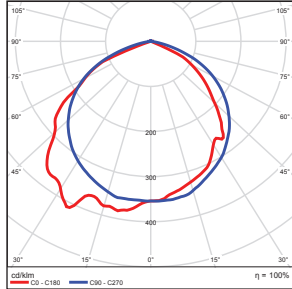

Photometric Data

15 Watt