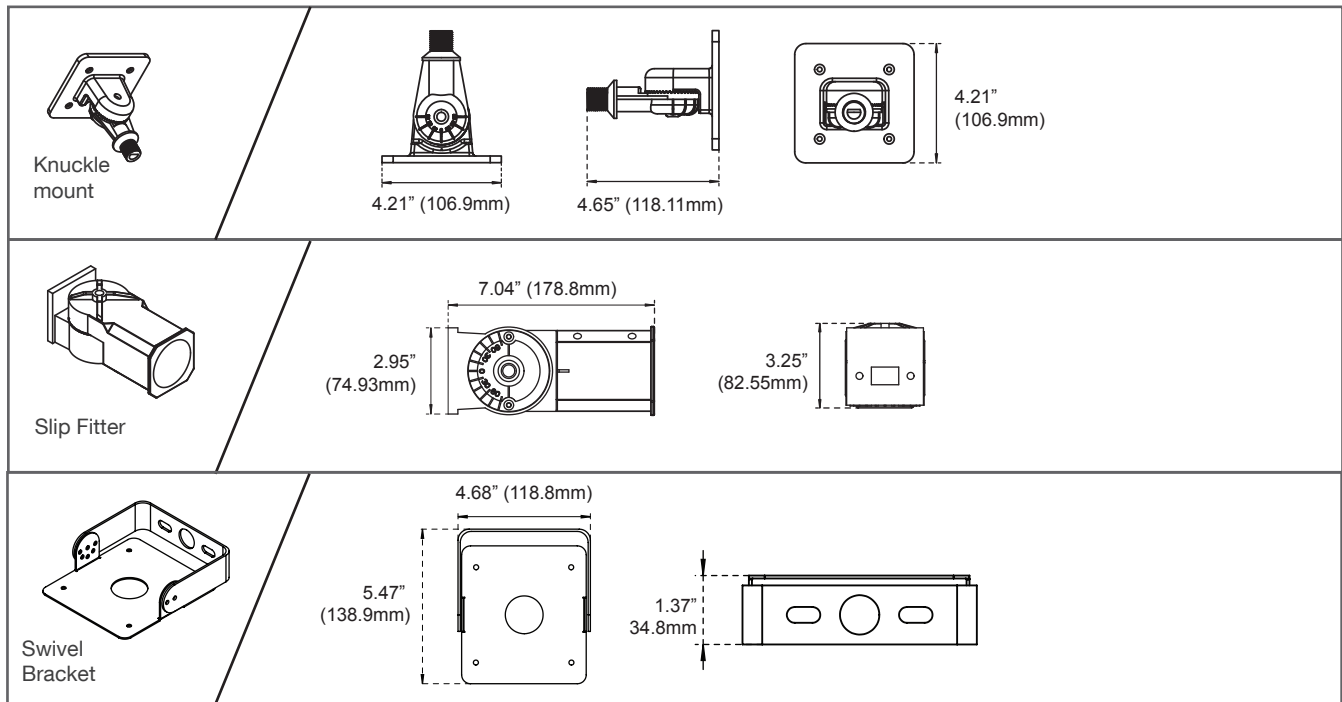

Total Luminaire Efficiency = 100.00%

Product Dimension

SWP

Weight: 5.45-lbs

\* Applies to ADA (Americans with Disabilities Act) Standard

Mounting Accessories

Package