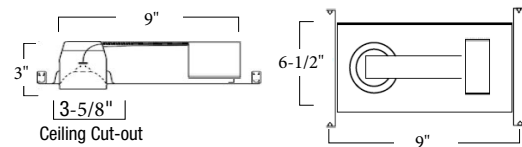

H350LGSICQA -SHALLOW HOUSING 3-1/2 LED GU10 SERIES