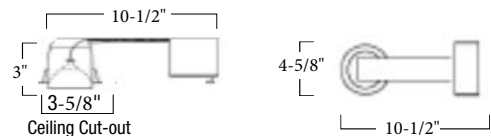

H350LGSRICQA -SHALLOW RETRO-FIT HOUSING 3-1/2 LED GU10 SERIES