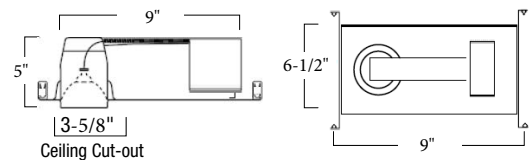

CHOOSE A HOUSING

IC-RATED NEW CONSTRUCTION AIR-TIGHT HOUSINGS

H350LGICQA -TALL HOUSING 3-1/2 LED GU10 SERIES