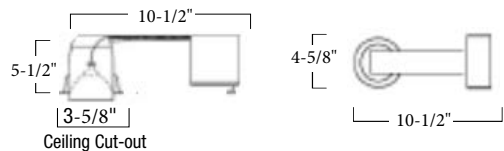

IC-RATED RETRO-FIT AIR-TIGHT HOUSINGS

H350LGRICQA -TALL RETRO-FIT HOUSING 3-1/2 LED GU10 SERIES