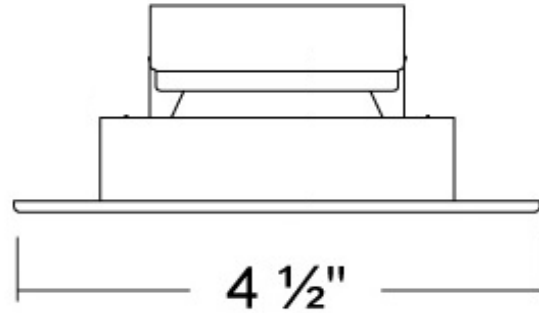

3 1/2" Aperture Trims
- Adjustable Reflector - TL3530
- Gimbal Ring - TL355

Specification Grade Product
 Fits GU10 or MR16 Lamps
 Replace the lamp instead of the fixture at end of life

TL3530W/W
 Adjustable Matt White Reflector
 White Ring