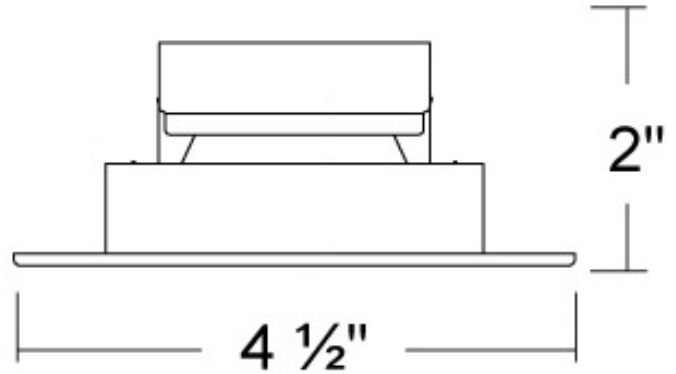

DIMENSIONS—

3-1/2" Aperture Round trims

SPECIFICATION GRADE PRODUCT

TL350W
3-1/2" White (Matte) Reflector
White (Matte) Ring GU10 , MR16

TL350C/W
3-1/2" Chrome Reflector
White Ring (Matte) GU10 MR16

TL350 HZ
3-1/2" White/Haze Reflector
White (Matte) Ring GU10 , MR16