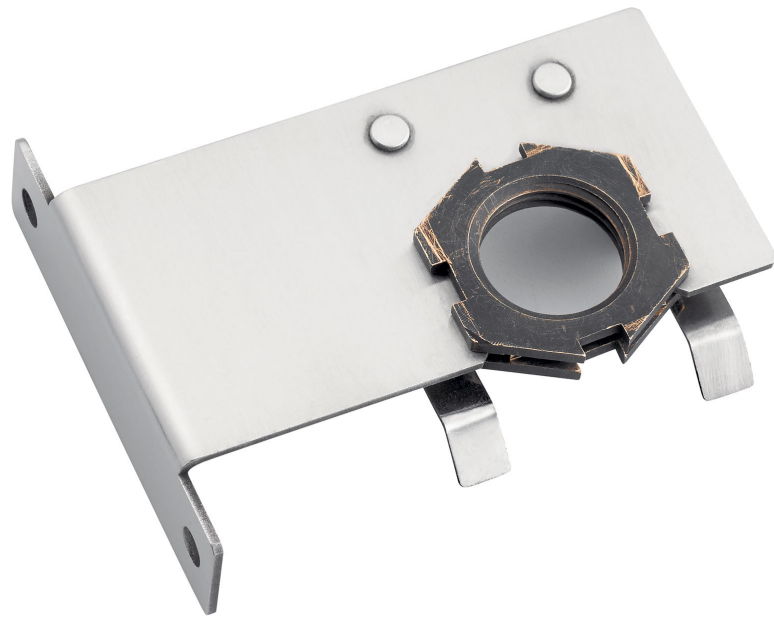

SPECIFICATIONS

Certifications/Qualifications

ADA Compliant	No
Prop65	Yes
Dark Sky Compliant	No
Location Rating	Wet
	kichler.com/warranty

Dimensions

Height	0.75"
Length	4"
Width	2.75"
Weight	0.177 LBS

Mounting/Installation

Interior/Exterior	Exterior Product
Mountable On Wall Or Ceiling	No
Mounting Weight	0.18 LBS
Modular	No

FIXTURE ATTRIBUTES

Housing/Glass

Primary Material	Brass
Shade Included	No

Product/Ordering Information

SKU	15489CBR
Finish	Centennial Brass
UPC	783927540599

ALSO IN THIS FAMILY

15784CBR

310260SBK

310260WH

337009WHTR