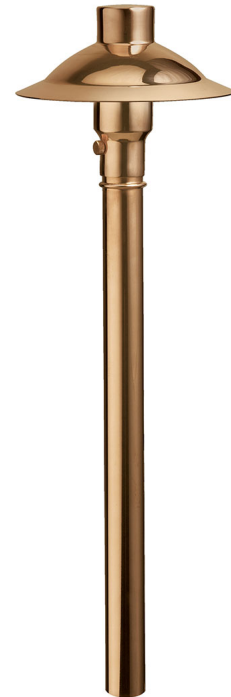

SPECIFICATIONS

Certifications/Qualifications

ADA Compliant	No
Prop65	No
Dark Sky Compliant	No
	kichler.com/warranty

Dimensions

Height	21.5"
Weight	2.7375 LBS

Electrical

Input Voltage	12 V
---------------	------

Light Source

Light Source	Bulb
Lamp Included	Included
# Of Bulbs/LED Modules	1
Max Or Nominal Watt	24.4 W
Lamp Type	S8
Socket Type	Wedge (Wedge Base)

Mounting/Installation

Interior/Exterior	Exterior Product
Mounting Style	GROUND STAKE
Mountable On Wall Or Ceiling	No
Mounting Weight	2.74 LBS
Modular	No
Lead Wire Length	21
Wire Connectors	Wire Nuts

FIXTURE ATTRIBUTES

Housing/Glass

Primary Material	Copper
Diffuser Description	Lens
Shade Included	No
Shade Dimensions	6 DIA X 3H

Product/Ordering Information

SKU	15350CO
Finish	Copper
UPC	783927109130

Finishes

ALSO IN THIS FAMILY

15384AZT

15384AZT24

15384BKT

15384BKT24

15384CBR

15384CO