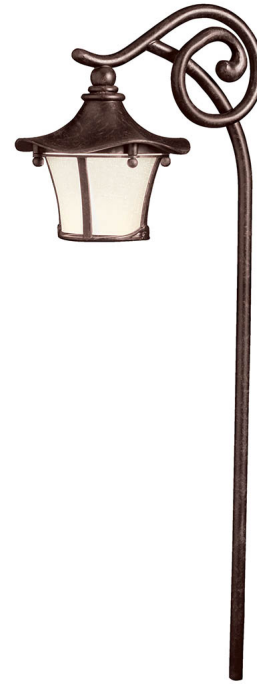

## Dimensions

Height	25"
Weight	3 LBS

## Housing/Glass

Primary Material	Aluminum
Diffuser Description	Weathered White Glass
Shade Included	No

## Finishes

 Aged Bronze