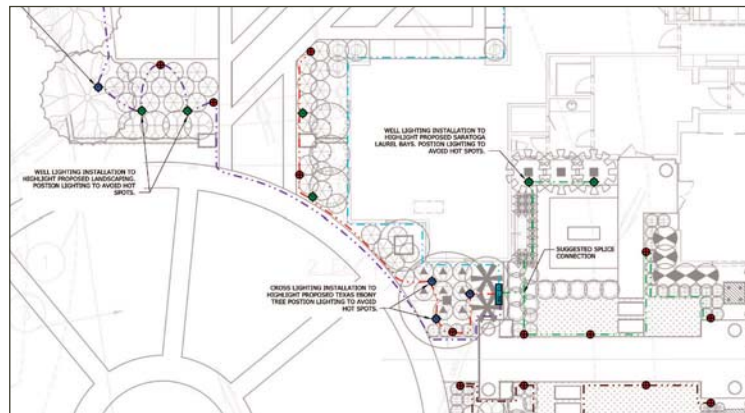

LAYOUT DESIGN SERVICES

Get to solutions faster & increase sales.

From answering questions to creating detailed layouts to delivering a full bill of materials – Kichler's Advanced Product Support Team is your link to getting the job done. This FREE service takes the guesswork out of any lighting need you have: determining the scope of materials required, installing a product correctly, even creating a full wiring and product layout.

Contact us at layouts@kichler.com and we'll get you started:

1. 1 Email us a completed Design Request Form (available at [Kichler.com/APS](https://www.kichler.com/APS)) along with any drawings or pictures related to the project.
2. 2 We'll create a bill of materials (BOM) and email it back to you that same day (for all requests received by 3:00 pm EST).
3. 3 Once you confirm the BOM and pricing, we'll return a completed layout design **within 48 hours or less**.

Landscape | Lighting Systems

ADVANCED PRODUCT SUPPORT

No question is too complex.

Installation issue? Building code question? Regulatory stumper? If you've got a challenging question – we've got you covered. Our Advanced Product Support Team receives additional classroom and in-field training on all Kichler products, so you can get your question answered quickly. To take advantage of this free service, call our dedicated Advanced Product Support line at **844-KICHLER (844-542-4537)** or email techsupport@kichler.com.

INTERIOR | EXTERIOR | FANS | LANDSCAPE | LIGHTING SYSTEMS