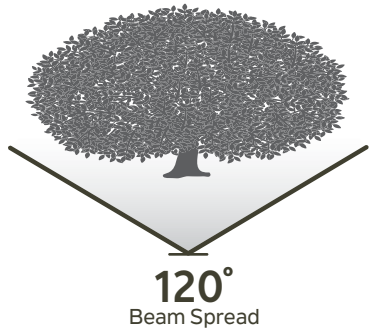

BRIGHT WHITE - 4000K-4200K

- Ultra contemporary homes and structures
- Commercial applications
- 120V-277V only

Beam spreads...focus light where it’s needed.

Kichler® integrated LED fixtures are available in a variety of beam spreads that allow your lighting professional to tailor the light to your specific application – creating the perfect end effect you desire.

Tall, thin beam of light ideal for grazing trees and column features.

Medium height and width beam of light suited for general accent lighting.

Short and wide beam of light useful for broad trees and wide structures.