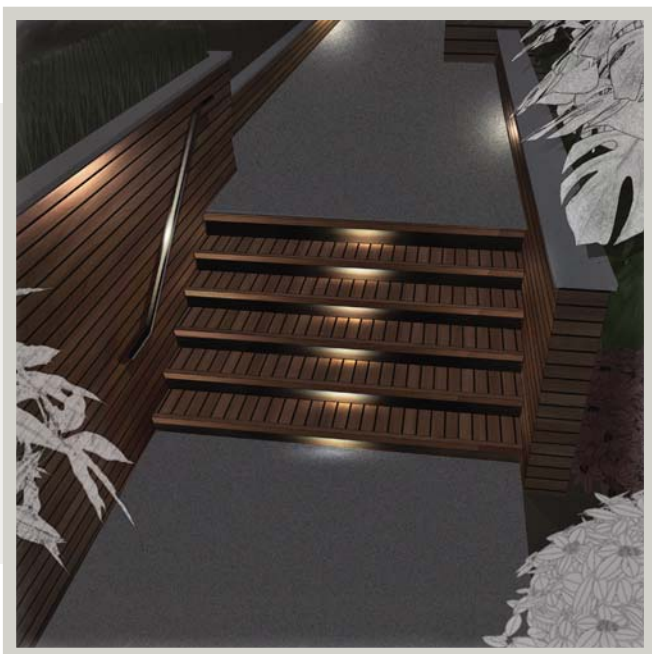

Lighting Techniques

Path & Spread Lighting

Illuminate sidewalks, stone pathways and lawn walkways while adding a hint of intrigue to boulders and plant beds.

Recommended fixtures: 12V LED Path Fundamentals 16120, Lena 15820 or Dome 15810.

Hardscape Lighting

Highlight stone features, retaining walls, outdoor kitchens, steps, handrails, benches and more.

Recommended fixture: 12V 3 LED Fixture 15745.