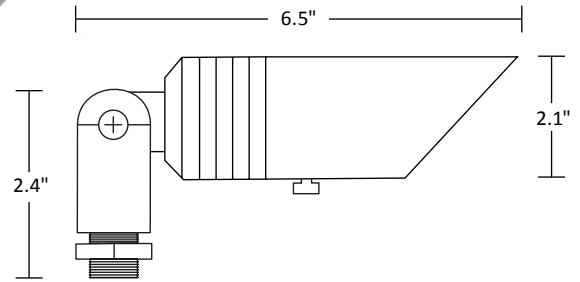

Product: _____

Type: _____

Project: _____

BCB065 Contemporary Bullet

Architectural Aluminum

Fixture Ordering Guide

Product Code	Finish
BCB065	TB - Textured Black
	TZ - Textured Bronze

Order Lamp Separately