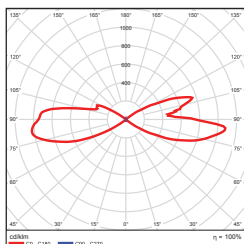

ORDERING

Watts (W)	Ordering Code	Description	CCT (K)	Lumens (Lm)	Equiv. Wattage (W)	Size	Color	Wet Location	Energy Star
10	7026	LED-FXDWS10/830/BK	3000K	700	90	2.36"x6.7"	Black	•	•
10	7027	LED-FXDWS10/850/BK	5000K	700	90	2.36"x6.7"	Black	•	•
20	7064	LED-FXDWS20/830/BK	3000K	1,400	200	3.15"x11.7"	Black	•	•
20	7065	LED-FXDWS20/850/BK	5000K	1,400	200	3.15"x11.7"	Black	•	•
10	7068	LED-FXDWS10/830/WH	3000K	700	90	2.36"x6.7"	White	•	•
10	7069	LED-FXDWS10/850/WH	5000K	700	90	2.36"x6.7"	White	•	•
20	7071	LED-FXDWS20/850/WH	5000K	1,400	200	3.15"x11.7"	White	•	•
10	7022	LED-FXDWS10/830/NI	3000K	700	90	2.36"x6.7"	Nickel	•	•
20	7023	LED-FXDWS20/830/NI	3000K	1,400	200	3.15"x11.7"	Nickel	•	•
25	7792	LED-FX5DWS25/33S/930/BK	3000K	1,750	250	5"x7.5"	Black	•	•

DIMENSIONS

10W
1.54-lbs

20W
2.43-lbs

25W
3.75-lbs

PHOTOMETRICS CHART

10 Watt
Energy Star

Center Beam Fc	Beam Width
2.5R	0.97 ft 1.2 ft 1.9 ft
5.0R	0.22 ft 3.3 ft 3.8 ft
7.5R	0.10 ft 3.5 ft 5.6 ft
10.0R	0.05 ft 4.7 ft 7.5 ft
12.5R	0.03 ft 5.8 ft 9.4 ft
15.0R	0.02 ft 7.0 ft 11.3 ft

Vert. Spread: 26.2°
Horiz. Spread: 41.2°

20 Watt
Energy Star

Center Beam Fc	Beam Width
2.5R	2.02 ft 1.0 ft 1.3 ft
5.0R	0.51 ft 2.1 ft 2.5 ft
7.5R	0.22 ft 3.1 ft 3.8 ft
10.0R	0.13 ft 4.1 ft 5.0 ft
12.5R	0.09 ft 5.2 ft 6.3 ft
15.0R	0.06 ft 6.2 ft 7.5 ft

Vert. Spread: 23.3°
Horiz. Spread: 28.2°

25 Watt
Energy Star

Center Beam Fc	Beam Width
2.5R	4.53 ft 1.4 ft 1.4 ft
5.0R	1.13 ft 2.8 ft 2.8 ft
7.5R	50.3 ft 4.2 ft 4.2 ft
10.0R	28.3 ft 5.5 ft 5.6 ft
12.5R	18.1 ft 6.9 ft 7.0 ft
15.0R	12.6 ft 8.3 ft 8.4 ft