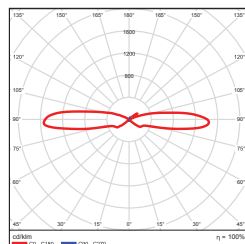

ORDERING

Watts (W)	Ordering Code	Description	CCT (K)	Lumens (Lm)	Equiv. Wattage (W)	Size	Color	Wet Location	Energy Star
10	7026	LED-FXDWS10/830/BK	3000K	700	90	2.36"x6.7"	Black	•	•
10	7027	LED-FXDWS10/850/BK	5000K	700	90	2.36"x6.7"	Black	•	•
20	7064	LED-FXDWS20/830/BK	3000K	1,400	200	3.15"x11.7"	Black	•	•
20	7065	LED-FXDWS20/850/BK	5000K	1,400	200	3.15"x11.7"	Black	•	•
10	7068	LED-FXDWS10/830/WH	3000K	700	90	2.36"x6.7"	White	•	•
10	7069	LED-FXDWS10/850/WH	5000K	700	90	2.36"x6.7"	White	•	•
20	7071	LED-FXDWS20/850/WH	5000K	1,400	200	3.15"x11.7"	White	•	•
10	7022	LED-FXDWS10/830/NI	3000K	700	90	2.36"x6.7"	Nickel	•	•
20	7023	LED-FXDWS20/830/NI	3000K	1,400	200	3.15"x11.7"	Nickel	•	•
25	7792	LED-FX5DWS25/33S/930/BK	3000K	1,750	250	5"x7.5"	Black	•	•

DIMENSIONS

10W
1.54-lbs

20W
2.43-lbs

25W
3.75-lbs

PHOTOMETRICS CHART

10 Watt
Energy Star

Center Beam Fc	Beam Width
2.5R	0.97 ft 1.2 ft 1.9 ft
5.0R	0.22 ft 3.3 ft 3.8 ft
7.5R	0.10 ft 3.5 ft 5.6 ft
10.0R	0.05 ft 4.7 ft 7.5 ft
12.5R	0.03 ft 5.8 ft 9.4 ft
15.0R	0.02 ft 7.0 ft 11.3 ft

Vert. Spread: 26.2°
Horiz. Spread: 41.2°

20 Watt
Energy Star

Center Beam Fc	Beam Width
2.5R	2.02 ft 1.0 ft 1.3 ft
5.0R	0.51 ft 2.1 ft 2.5 ft
7.5R	0.22 ft 3.1 ft 3.8 ft
10.0R	0.13 ft 4.1 ft 5.0 ft
12.5R	0.09 ft 5.2 ft 6.3 ft
15.0R	0.06 ft 6.2 ft 7.5 ft

Vert. Spread: 23.3°
Horiz. Spread: 28.2°

25 Watt
Energy Star

Center Beam Fc	Beam Width
2.5R	4.53 ft 1.4 ft 1.4 ft
5.0R	1.13 ft 2.8 ft 2.8 ft
7.5R	50.3 ft 4.2 ft 4.2 ft
10.0R	28.3 ft 5.5 ft 5.6 ft
12.5R	18.1 ft 6.9 ft 7.0 ft
15.0R	12.6 ft 8.3 ft 8.4 ft