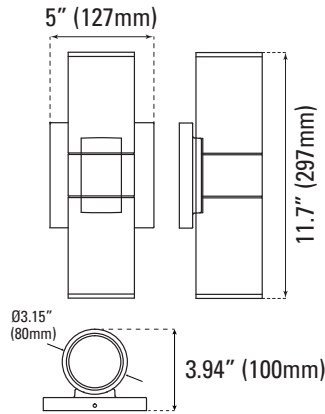

ORDERING

Watts (W)	Ordering Code	Description	CCT (K)	Lumens (Lm)	Equiv. Wattage (W)	Size	Color	Wet Location	Energy Star
10	7026	LED-FXDWS10/830/BK	3000K	700	90	2.36"x6.7"	Black	•	•
10	7027	LED-FXDWS10/850/BK	5000K	700	90	2.36"x6.7"	Black	•	•
20	7064	LED-FXDWS20/830/BK	3000K	1,400	200	3.15"x11.7"	Black	•	•
20	7065	LED-FXDWS20/850/BK	5000K	1,400	200	3.15"x11.7"	Black	•	•
10	7068	LED-FXDWS10/830/WH	3000K	700	90	2.36"x6.7"	White	•	•
10	7069	LED-FXDWS10/850/WH	5000K	700	90	2.36"x6.7"	White	•	•
20	7071	LED-FXDWS20/850/WH	5000K	1,400	200	3.15"x11.7"	White	•	•
10	7022	LED-FXDWS10/830/NI	3000K	700	90	2.36"x6.7"	Nickel	•	•
20	7023	LED-FXDWS20/830/NI	3000K	1,400	200	3.15"x11.7"	Nickel	•	•
25	7792	LED-FX5DWS25/33S/930/BK	3000K	1,750	250	5"x7.5"	Black	•	•

DIMENSIONS

10W
1.54-lbs

20W
2.43-lbs

25W
3.75-lbs

PHOTOMETRICS CHART

10 Watt
Energy Star

Center Beam Fc	Beam Width
2.5R	0.97 ft 1.2 ft 1.9 ft
5.0R	0.22 ft 3.3 ft 3.8 ft
7.5R	0.10 ft 3.5 ft 5.6 ft
10.0R	0.05 ft 4.7 ft 7.5 ft
12.5R	0.03 ft 5.8 ft 9.4 ft
15.0R	0.02 ft 7.0 ft 11.3 ft

Vert. Spread: 26.2°
Horiz. Spread: 41.2°

20 Watt
Energy Star

Center Beam Fc	Beam Width
2.5R	2.02 ft 1.0 ft 1.3 ft
5.0R	0.51 ft 2.1 ft 2.5 ft
7.5R	0.22 ft 3.1 ft 3.8 ft
10.0R	0.13 ft 4.1 ft 5.0 ft
12.5R	0.09 ft 5.2 ft 6.3 ft
15.0R	0.06 ft 6.2 ft 7.5 ft

Vert. Spread: 23.3°
Horiz. Spread: 28.2°

25 Watt
Energy Star

Center Beam Fc	Beam Width
2.5R	4.53 ft 1.4 ft 1.4 ft
5.0R	1.13 ft 2.8 ft 2.8 ft
7.5R	50.3 ft 4.2 ft 4.2 ft
10.0R	28.3 ft 5.5 ft 5.6 ft
12.5R	18.1 ft 6.9 ft 7.0 ft
15.0R	12.6 ft 8.3 ft 8.4 ft