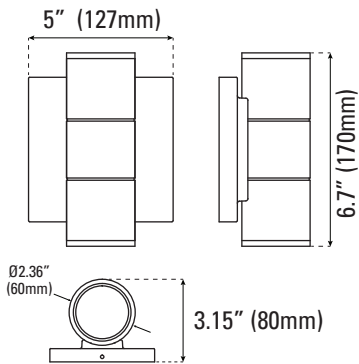

SAMPLE NUMBER		LED-FX5DWS25/33S/930/BK					
STYLE	FAMILY	DIAMETER	SERIES	WATTAGE	BEAM ANGLE	CRI/COLOR TEMP	COLOR
LED	FX	5	DWS	25	33S	930	BK
LED Lighting	Fixture	5 inch Diameter	Down Lights	25 Watt	33° Beam Angle	CRI 90 3000K	Black (WH) White (NI) Nickel

ORDERING

Watts (W)	Ordering Code	Description	CCT (K)	Lumens (Lm)	Equiv. Wattage (W)	Size	Color	Wet Location	Energy Star
10	7026	LED-FXDWS10/830/BK	3000K	700	90	2.36"x6.7"	Black	•	•
10	7027	LED-FXDWS10/850/BK	5000K	700	90	2.36"x6.7"	Black	•	•
20	7064	LED-FXDWS20/830/BK	3000K	1,400	200	3.15"x11.7"	Black	•	•
20	7065	LED-FXDWS20/850/BK	5000K	1,400	200	3.15"x11.7"	Black	•	•
10	7068	LED-FXDWS10/830/WH	3000K	700	90	2.36"x6.7"	White	•	•
10	7069	LED-FXDWS10/850/WH	5000K	700	90	2.36"x6.7"	White	•	•
20	7071	LED-FXDWS20/850/WH	5000K	1,400	200	3.15"x11.7"	White	•	•
10	7022	LED-FXDWS10/830/NI	3000K	700	90	2.36"x6.7"	Nickel	•	•
20	7023	LED-FXDWS20/830/NI	3000K	1,400	200	3.15"x11.7"	Nickel	•	•
25	7792	LED-FX5DWS25/33S/930/BK	3000K	1,750	250	5"x7.5"	Black	•	•

DIMENSIONS

10W
1.54-lbs

20W
2.43-lbs

25W
3.75-lbs

PHOTOMETRICS CHART

10 Watt
Energy Star

Center Beam Fc	Beam Width
2.5R	0.97 ft 1.2 ft 1.9 ft
5.0R	0.22 ft 3.3 ft 3.8 ft
7.5R	0.10 ft 3.5 ft 5.6 ft
10.0R	0.05 ft 4.7 ft 7.5 ft
12.5R	0.03 ft 5.8 ft 9.4 ft
15.0R	0.02 ft 7.0 ft 11.3 ft

Vert. Spread: 23.3°
Horiz. Spread: 28.2°

25 Watt
Energy Star

Center Beam Fc	Beam Width
2.5R	4.53 ft 1.4 ft 1.4 ft
5.0R	1.13 ft 2.8 ft 2.8 ft
7.5R	50.3 ft 4.2 ft 4.2 ft
10.0R	28.3 ft 5.5 ft 5.6 ft
12.5R	18.1 ft 6.9 ft 7.0 ft
15.0R	12.6 ft 8.3 ft 8.4 ft