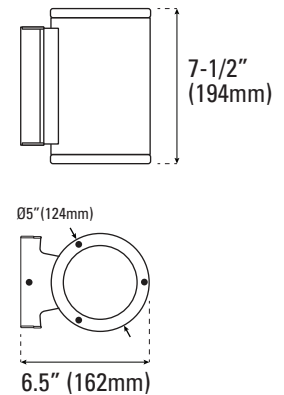

ORDERING

Watts (W)	Ordering Code	Description	CCT (K)	Lumens (Lm)	Equiv. Wattage (W)	Size	Color	Wet Location	Energy Star
10	7026	LED-FXDWS10/830/BK	3000K	700	90	2.36"x6.7"	Black	•	•
10	7027	LED-FXDWS10/850/BK	5000K	700	90	2.36"x6.7"	Black	•	•
20	7064	LED-FXDWS20/830/BK	3000K	1,400	200	3.15"x11.7"	Black	•	•
20	7065	LED-FXDWS20/850/BK	5000K	1,400	200	3.15"x11.7"	Black	•	•
10	7068	LED-FXDWS10/830/WH	3000K	700	90	2.36"x6.7"	White	•	•
10	7069	LED-FXDWS10/850/WH	5000K	700	90	2.36"x6.7"	White	•	•
20	7071	LED-FXDWS20/850/WH	5000K	1,400	200	3.15"x11.7"	White	•	•
10	7022	LED-FXDWS10/830/NI	3000K	700	90	2.36"x6.7"	Nickel	•	•
20	7023	LED-FXDWS20/830/NI	3000K	1,400	200	3.15"x11.7"	Nickel	•	•
25	7792	LED-FX5DWS25/33S/930/BK	3000K	1,750	250	5"x7.5"	Black	•	•

DIMENSIONS

10W
1.54-lbs

20W
2.43-lbs

25W
3.75-lbs

PHOTOMETRICS CHART

10 Watt
Energy Star

Center Beam Fc	Beam Width
2.5R	0.97 ft 1.2 ft 1.9 ft
5.0R	0.22 ft 3.3 ft 3.8 ft
7.5R	0.10 ft 3.5 ft 5.6 ft
10.0R	0.05 ft 4.7 ft 7.5 ft
12.5R	0.03 ft 5.8 ft 9.4 ft
15.0R	0.02 ft 7.0 ft 11.3 ft

Vert. Spread: 26.2°
Horiz. Spread: 41.2°

20 Watt
Energy Star

Center Beam Fc	Beam Width
2.5R	2.02 ft 1.0 ft 1.3 ft
5.0R	0.51 ft 2.1 ft 2.5 ft
7.5R	0.22 ft 3.1 ft 3.8 ft
10.0R	0.13 ft 4.1 ft 5.0 ft
12.5R	0.09 ft 5.2 ft 6.3 ft
15.0R	0.06 ft 6.2 ft 7.5 ft

Vert. Spread: 23.3°
Horiz. Spread: 28.2°

25 Watt
Energy Star

Center Beam Fc	Beam Width
2.5R	4.53 ft 1.4 ft 1.4 ft
5.0R	1.13 ft 2.8 ft 2.8 ft
7.5R	50.3 ft 4.2 ft 4.2 ft
10.0R	28.3 ft 5.5 ft 5.6 ft
12.5R	18.1 ft 6.9 ft 7.0 ft
15.0R	12.6 ft 8.3 ft 8.4 ft