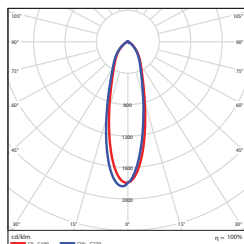

ORDERING

Watts (W)	Ordering Code	Description	CCT (K)	Lumens (Lm)	Equiv. Wattage (W)	Size	Color	Wet Location	Energy Star
10	7026	LED-FXDWS10/830/BK	3000K	700	90	2.36"x6.7"	Black	•	•
10	7027	LED-FXDWS10/850/BK	5000K	700	90	2.36"x6.7"	Black	•	•
20	7064	LED-FXDWS20/830/BK	3000K	1,400	200	3.15"x11.7"	Black	•	•
20	7065	LED-FXDWS20/850/BK	5000K	1,400	200	3.15"x11.7"	Black	•	•
10	7068	LED-FXDWS10/830/WH	3000K	700	90	2.36"x6.7"	White	•	•
10	7069	LED-FXDWS10/850/WH	5000K	700	90	2.36"x6.7"	White	•	•
20	7071	LED-FXDWS20/850/WH	5000K	1,400	200	3.15"x11.7"	White	•	•
10	7022	LED-FXDWS10/830/NI	3000K	700	90	2.36"x6.7"	Nickel	•	•
20	7023	LED-FXDWS20/830/NI	3000K	1,400	200	3.15"x11.7"	Nickel	•	•
25	7792	LED-FX5DWS25/33S/930/BK	3000K	1,750	250	5"x7.5"	Black	•	•

DIMENSIONS

10W
1.54-lbs

20W
2.43-lbs

25W
3.75-lbs

PHOTOMETRICS CHART

10 Watt
Energy Star

Center Beam Fc	Beam Width
2.5R	0.97 ft 1.2 ft 1.9 ft
5.0R	0.22 ft 3.3 ft 3.8 ft
7.5R	0.10 ft 3.5 ft 5.6 ft
10.0R	0.05 ft 4.7 ft 7.5 ft
12.5R	0.03 ft 5.8 ft 9.4 ft
15.0R	0.02 ft 7.0 ft 11.3 ft

Vert. Spread: 26.2°
Horiz. Spread: 41.2°

20 Watt
Energy Star

Center Beam Fc	Beam Width
2.5R	2.02 ft 1.0 ft 1.3 ft
5.0R	0.51 ft 2.1 ft 2.5 ft
7.5R	0.22 ft 3.1 ft 3.8 ft
10.0R	0.13 ft 4.1 ft 5.0 ft
12.5R	0.09 ft 5.2 ft 6.3 ft
15.0R	0.06 ft 6.2 ft 7.5 ft

Vert. Spread: 23.3°
Horiz. Spread: 28.2°

25 Watt
Energy Star

Center Beam Fc	Beam Width
2.5R	4.53 ft 1.4 ft 1.4 ft
5.0R	1.13 ft 2.8 ft 2.8 ft
7.5R	50.3 ft 4.2 ft 4.2 ft
10.0R	28.3 ft 5.5 ft 5.6 ft
12.5R	18.1 ft 6.9 ft 7.0 ft
15.0R	12.6 ft 8.3 ft 8.4 ft