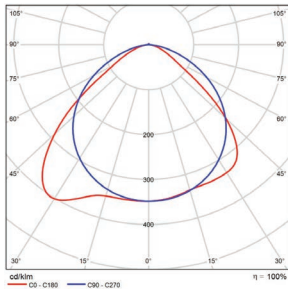

ACCESSORIES (Ordered Separately)

Knuckle Mount

P10012 MT-FDL/KNC/BZ
(Knuckle Mount - Bronze)

PHOTOMETRICS CHART

15 Watt-Yoke DLC Standard

Center Beam Fc	Beam Width	
2.5R	121 fc	6.0 ft 5.3 ft
5.0R	30.2 fc	12.0 ft 10.7 ft
7.5R	13.4 fc	18.1 ft 16.0 ft
10.0R	7.55 fc	24.1 ft 21.4 ft
12.5R	4.83 fc	30.1 ft 26.7 ft
15.0R	3.35 fc	36.1 ft 32.1 ft

■ Vert. Spread: 100.6°
■ Horiz. Spread: 93.9°

30 Watt-Yoke DLC Standard

Center Beam Fc	Beam Width	
5.0ft	59.1 fc	11.8 ft 10.8 ft
10.0ft	14.8 fc	23.6 ft 21.5 ft
15.0ft	6.57 fc	35.5 ft 32.3 ft
20.0ft	3.70 fc	47.3 ft 43.0 ft
25.0ft	2.37 fc	59.1 ft 53.8 ft
30.0ft	1.64 fc	70.9 ft 64.5 ft