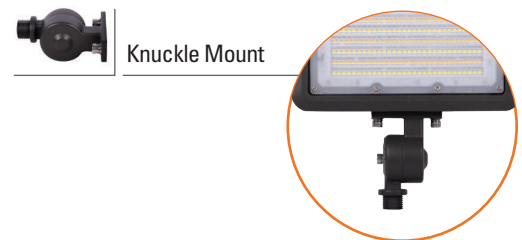

PROJECT: _____

SCHEDULE: _____ DATE: _____

PREPARE BY: _____

NOTES: _____

FDL 7X7 FLOODLIGHT (Selectable CCT3)

DESCRIPTION

naturaLED® 7X7 selectable wattages floodlight provide a range of sizes and wattages to fit your needs. Our floodlights has a flood beam distributions and replaces up to 400 watt. This product is water resistant rated at IP65. Creating bright, security and spot lighting for a variety of applications such as perimeter, entryway, facades, landscapes, retail and residential complexes and architectural lighting. Pre-installed yoke-arm design can be adjustable to the angle that best suit your needs.

APPLICATIONS

Security, Architectural, Perimeter, Entryway, Pathway, Landscape

FEATURES

- DLC Standard
- IP65 Rated
- UL Listed
- Selectable Wattage for 60W (40/50/60W)
- Color Temp: Selectable (3000/4000/5000K)
- Voltage: 120-277V
- Powerfactor >0.9
- Surge Protection: 4KV
- Beam Angle: NEMA 7X7
- Dimmable: 0-10V
- CRI: >70
- Operating temperature: - 40°F - 113°F
- Built-in photocell sensor (turn on and off)
- 16-inch SO Cord for easy installation
- Recommended Mounting Height: 10-25 feet
- Material: Aluminum Die-Cast and PC Lens
- Color: Bronze
- 5 Year Warranty
- Optional Accessory for Purchase: Knuckle Mount

ACCESSORIES

Rated Life 50,000 Hours
Warranty 5 Years

SAMPLE NUMBER FXML30/77/CCT3/BZ-YK

FAMILY	SERIES	WATTAGE	BEAM ANGLE	COLOR TEMP	COLOR	COLOR
FX Fixture	FDL Floodlight	30 30 Watt	77 7X7 NEMA	CCT3 Selectable Color Temp 3000/4000/5000K	BZ Bronze	YK Yoke Mount

7X7 FLOODLIGHT

FLOODLIGHTS & AREA LUMINAIRES

ORDERING

*P= Premium DLC / *S = Standard DLC

Watts (W)	Ordering Code	Description	CCT (K)	Lumens (Lm)	Equiv. Wattage (W)	Mount	IP65 Rated	DLC (S/P)
15	9652	FXFDL15/77/CCT3/BZ-YK	3CCT (30/40/50K)	1,950	100	Yoke	•	S
30	9653	FXFDL30/77/CCT3/BZ-YK	3CCT (30/40/50K)	3,900	150-200	Yoke	•	S
40	9654	FXFDL60SW/77/CCT3/BZ-YK	3CCT (30/40/50K)	5,400	250-400	Yoke	•	S
50				6,750				
60				7,800				