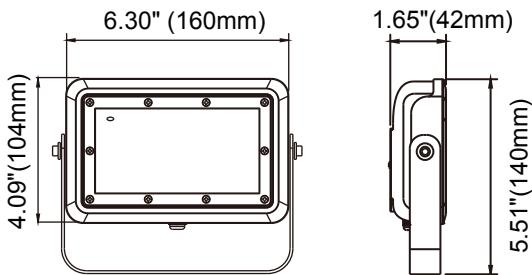

■ Vert. Spread: 99.5°
■ Horiz. Spread: 94.1°

40/50/60 Watt-Yoke DLC Standard

Center Beam Fc	Beam Width	
5.0R	129 fc	12.3 ft 11.3 ft
10.0R	32.1 fc	24.7 ft 22.6 ft
15.0R	14.3 fc	37.0 ft 33.9 ft
20.0R	8.03 fc	49.4 ft 45.2 ft
25.0R	5.14 fc	61.7 ft 56.5 ft
30.0R	3.57 fc	74.1 ft 67.8 ft

■ Vert. Spread: 102.0°
■ Horiz. Spread: 97.0°

DIMENSIONS

15W-Yoke Mount

1.24-lbs

15W-Knuckle Mount

(with P10012)

30W-Yoke Mount

1.46-lbs