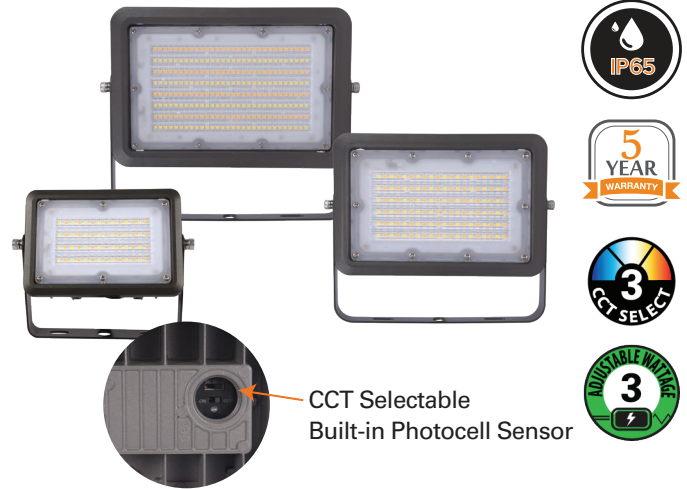

PROJECT: _____

SCHEDULE: _____ DATE: _____

PREPARE BY: _____

NOTES: _____

FDL 7X7 FLOODLIGHT (Selectable CCT3)

DESCRIPTION

naturaLED® 7X7 selectable wattages floodlight provide a range of sizes and wattages to fit your needs. Our floodlights has a flood beam distributions and replaces up to 400 watt. This product is water resistant rated at IP65. Creating bright, security and spot lighting for a variety of applications such as perimeter, entryway, facades, landscapes, retail and residential complexes and architectural lighting. Pre-installed yoke-arm design can be adjustable to the angle that best suit your needs.

APPLICATIONS

Security, Architectural, Perimeter, Entryway, Pathway, Landscape

FEATURES

- DLC Standard
- IP65 Rated
- UL Listed
- Selectable Wattage for 60W (40/50/60W)
- Color Temp: Selectable (3000/4000/5000K)
- Voltage: 120-277V
- Powerfactor >0.9
- Surge Protection: 4KV
- Beam Angle: NEMA 7X7
- Dimmable: 0-10V
- CRI: >70
- Operating temperature: - 40°F - 113°F
- Built-in photocell sensor (turn on and off)
- 16-inch SO Cord for easy installation
- Recommended Mounting Height: 10-25 feet
- Material: Aluminum Die-Cast and PC Lens
- Color: Bronze
- 5 Year Warranty
- Optional Accessory for Purchase: Knuckle Mount

ACCESSORIES

Rated Life 50,000 Hours
Warranty 5 Years

SAMPLE NUMBER FXML30/77/CCT3/BZ-YK

FAMILY	SERIES	WATTAGE	BEAM ANGLE	COLOR TEMP	COLOR	COLOR
FX Fixture	FDL Floodlight	30 30 Watt	77 7X7 NEMA	CCT3 Selectable Color Temp 3000/4000/5000K	BZ Bronze	YK Yoke Mount

7X7 FLOODLIGHT

FLOODLIGHTS & AREA LUMINAIRES

ORDERING

*P= Premium DLC / *S = Standard DLC

Watts (W)	Ordering Code	Description	CCT (K)	Lumens (Lm)	Equiv. Wattage (W)	Mount	IP65 Rated	DLC (S/P)
15	9652	FXFDL15/77/CCT3/BZ-YK	3CCT (30/40/50K)	1,950	100	Yoke	•	S
30	9653	FXFDL30/77/CCT3/BZ-YK	3CCT (30/40/50K)	3,900	150-200	Yoke	•	S
40	9654	FXFDL60SW/77/CCT3/BZ-YK	3CCT (30/40/50K)	5,400	250-400	Yoke	•	S
50				6,750				
60				7,800				