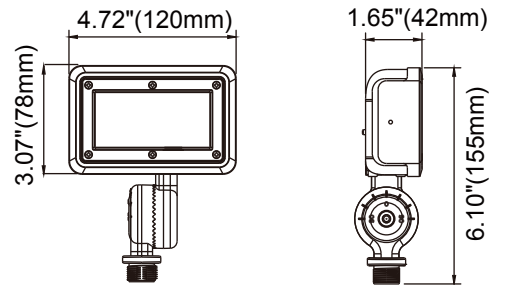

■ Vert. Spread: 100.6°
■ Horiz. Spread: 93.9°

30 Watt-Yoke DLC Standard

Center Beam Fc	Beam Width	
5.0ft	59.1 fc	11.8 ft 10.8 ft
10.0ft	14.8 fc	23.6 ft 21.5 ft
15.0ft	6.57 fc	35.5 ft 32.3 ft
20.0ft	3.70 fc	47.3 ft 43.0 ft
25.0ft	2.37 fc	59.1 ft 53.8 ft
30.0ft	1.64 fc	70.9 ft 64.5 ft

■ Vert. Spread: 99.5°
■ Horiz. Spread: 94.1°

40/50/60 Watt-Yoke DLC Standard

Center Beam Fc	Beam Width	
5.0R	129 fc	12.3 ft 11.3 ft
10.0R	32.1 fc	24.7 ft 22.6 ft
15.0R	14.3 fc	37.0 ft 33.9 ft
20.0R	8.03 fc	49.4 ft 45.2 ft
25.0R	5.14 fc	61.7 ft 56.5 ft
30.0R	3.57 fc	74.1 ft 67.8 ft

■ Vert. Spread: 102.0°
■ Horiz. Spread: 97.0°

DIMENSIONS

15W-Yoke Mount

1.24-lbs

15W-Knuckle Mount

(with P10012)

30W-Yoke Mount

1.46-lbs