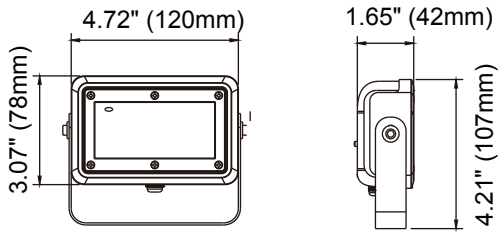

■ Vert. Spread: 100.6°
■ Horiz. Spread: 93.9°

30 Watt-Yoke DLC Standard

Center Beam Fc	Beam Width	
5.0ft	59.1 fc	11.8 ft 10.8 ft
10.0ft	14.8 fc	23.6 ft 21.5 ft
15.0ft	6.57 fc	35.5 ft 32.3 ft
20.0ft	3.70 fc	47.3 ft 43.0 ft
25.0ft	2.37 fc	59.1 ft 53.8 ft
30.0ft	1.64 fc	70.9 ft 64.5 ft

■ Vert. Spread: 99.5°
■ Horiz. Spread: 94.1°

40/50/60 Watt-Yoke DLC Standard

Center Beam Fc	Beam Width	
5.0R	129 fc	12.3 ft 11.3 ft
10.0R	32.1 fc	24.7 ft 22.6 ft
15.0R	14.3 fc	37.0 ft 33.9 ft
20.0R	8.03 fc	49.4 ft 45.2 ft
25.0R	5.14 fc	61.7 ft 56.5 ft
30.0R	3.57 fc	74.1 ft 67.8 ft

■ Vert. Spread: 102.0°
■ Horiz. Spread: 97.0°

DIMENSIONS

15W-Yoke Mount

1.24-lbs

15W-Knuckle Mount

(with P10012)

30W-Yoke Mount

1.46-lbs