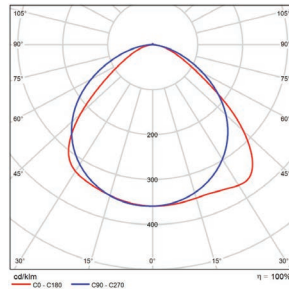

ACCESSORIES (Ordered Separately)

Knuckle Mount

P10012 MT-FDL/KNC/BZ
(Knuckle Mount - Bronze)

PHOTOMETRICS CHART

15 Watt-Yoke DLC Standard

Center Beam Fc	Beam Width	
2.5R	121 fc	6.0 ft 5.3 ft
5.0R	30.2 fc	12.0 ft 10.7 ft
7.5R	13.4 fc	18.1 ft 16.0 ft
10.0R	7.55 fc	24.1 ft 21.4 ft
12.5R	4.83 fc	30.1 ft 26.7 ft
15.0R	3.35 fc	36.1 ft 32.1 ft

■ Vert. Spread: 100.6°
■ Horiz. Spread: 93.9°

30 Watt-Yoke DLC Standard

Center Beam Fc	Beam Width	
5.0ft	59.1 fc	11.8 ft 10.8 ft
10.0ft	14.8 fc	23.6 ft 21.5 ft
15.0ft	6.57 fc	35.5 ft 32.3 ft
20.0ft	3.70 fc	47.3 ft 43.0 ft
25.0ft	2.37 fc	59.1 ft 53.8 ft
30.0ft	1.64 fc	70.9 ft 64.5 ft

■ Vert. Spread: 99.5°
■ Horiz. Spread: 94.1°

40/50/60 Watt-Yoke DLC Standard

Center Beam Fc	Beam Width	
5.0R	129 fc	12.3 ft 11.3 ft
10.0R	32.1 fc	24.7 ft 22.6 ft
15.0R	14.3 fc	37.0 ft 33.9 ft
20.0R	8.03 fc	49.4 ft 45.2 ft
25.0R	5.14 fc	61.7 ft 56.5 ft
30.0R	3.57 fc	74.1 ft 67.8 ft