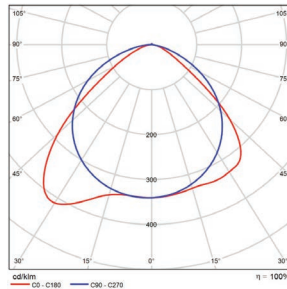

ACCESSORIES (Ordered Separately)

Knuckle Mount

P10012 MT-FDL/KNC/BZ
(Knuckle Mount - Bronze)

PHOTOMETRICS CHART

15 Watt-Yoke DLC Standard

Center Beam Fc	Beam Width	
2.5R	121 fc	6.0 ft 5.3 ft
5.0R	30.2 fc	12.0 ft 10.7 ft
7.5R	13.4 fc	18.1 ft 16.0 ft
10.0R	7.55 fc	24.1 ft 21.4 ft
12.5R	4.83 fc	30.1 ft 26.7 ft
15.0R	3.35 fc	36.1 ft 32.1 ft

■ Vert. Spread: 100.6°
■ Horiz. Spread: 93.9°

30 Watt-Yoke DLC Standard

Center Beam Fc	Beam Width	
5.0ft	59.1 fc	11.8 ft 10.8 ft
10.0ft	14.8 fc	23.6 ft 21.5 ft
15.0ft	6.57 fc	35.5 ft 32.3 ft
20.0ft	3.70 fc	47.3 ft 43.0 ft
25.0ft	2.37 fc	59.1 ft 53.8 ft
30.0ft	1.64 fc	70.9 ft 64.5 ft