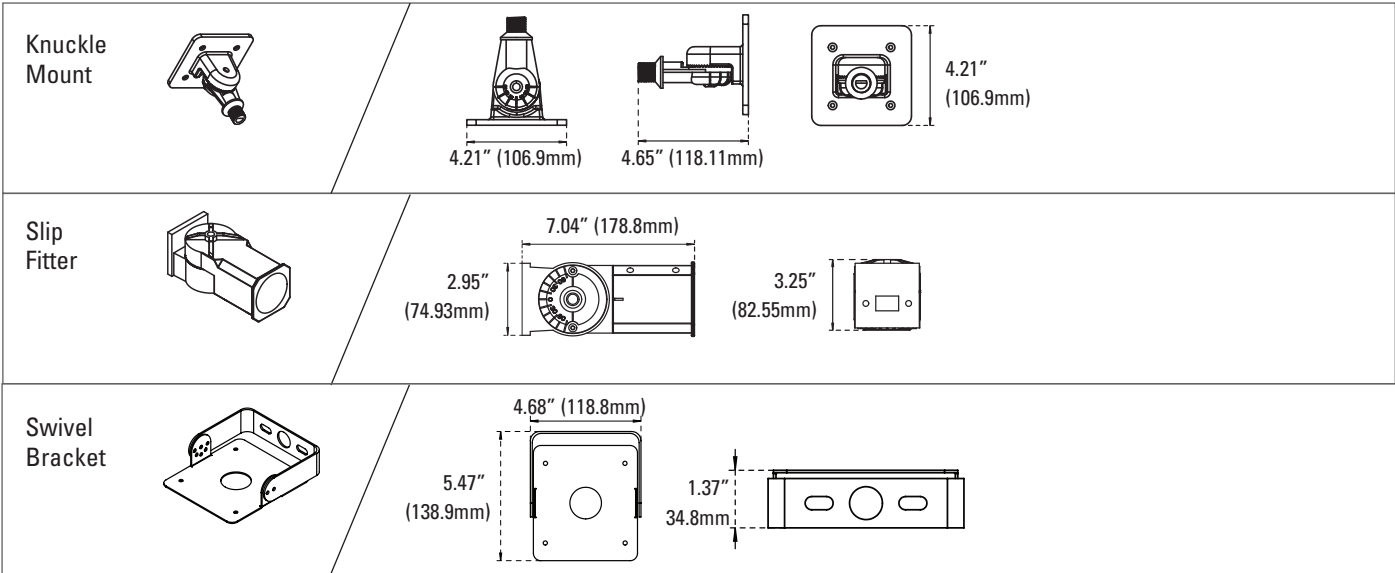

P10005 MT-SB-SWP/BK
(Swivel Bracket Black)

Slip Fitter

P10255 MT-SF-SWP/BZ
(Slip Fitter - Bronze)

P10007 MT-SF-SWP/BK
(Slip Fitter Black)

DIMENSIONS

15/28/45W Selectable
4.40-lbs

PHOTOMETRICS CHART

45 Watt
DLC Premium

	Illuminance at a Distance	
	Center Beam Fc	Beam Width
2.5R	287 fc	5.2 ft 7.0 ft
5.0R	71.7 fc	10.4 ft 14.0 ft
7.5R	31.9 fc	15.6 ft 20.9 ft
10.0R	17.9 fc	20.8 ft 27.9 ft
12.5R	11.5 fc	26.0 ft 34.9 ft
15.0R	7.95 fc	31.2 ft 41.9 ft