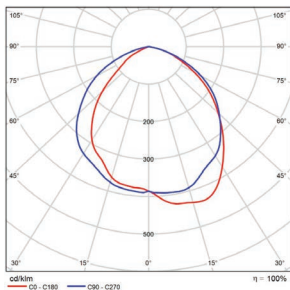

P10005 MT-SB-SWP/BK
(Swivel Bracket Black)

Slip Fitter

P10255 MT-SF-SWP/BZ
(Slip Fitter - Bronze)

P10007 MT-SF-SWP/BK
(Slip Fitter Black)

DIMENSIONS

15/28/45W Selectable
4.40-lbs

PHOTOMETRICS CHART

45 Watt
DLC Premium

	Illuminance at a Distance	
	Center Beam Fc	Beam Width
2.5R	287 fc	5.2 ft 7.0 ft
5.0R	71.7 fc	10.4 ft 14.0 ft
7.5R	31.9 fc	15.6 ft 20.9 ft
10.0R	17.9 fc	20.8 ft 27.9 ft
12.5R	11.5 fc	26.0 ft 34.9 ft
15.0R	7.95 fc	31.2 ft 41.9 ft