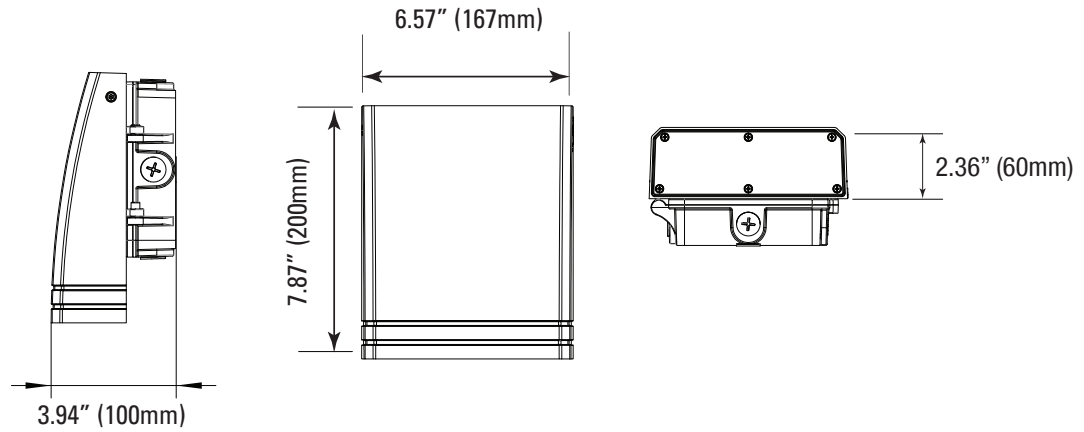

P10005 MT-SB-SWP/BK
(Swivel Bracket Black)

Slip Fitter

P10255 MT-SF-SWP/BZ
(Slip Fitter - Bronze)

P10007 MT-SF-SWP/BK
(Slip Fitter Black)

DIMENSIONS

15/28/45W Selectable
4.40-lbs

PHOTOMETRICS CHART

45 Watt
DLC Premium

	Illuminance at a Distance	
	Center Beam Fc	Beam Width
2.5R	287 fc	5.2 ft 7.0 ft
5.0R	71.7 fc	10.4 ft 14.0 ft
7.5R	31.9 fc	15.6 ft 20.9 ft
10.0R	17.9 fc	20.8 ft 27.9 ft
12.5R	11.5 fc	26.0 ft 34.9 ft
15.0R	7.95 fc	31.2 ft 41.9 ft