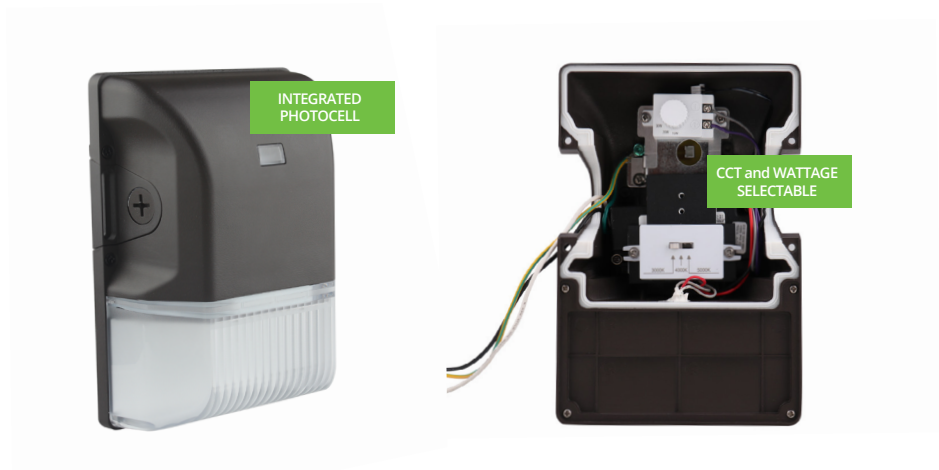

MWP1 Mini Wall Pack

HIGHLIGHTS

- Designed for general purpose wall mount lighting
- Compact design
- 2 - 1/2" knockouts makes for versatile mounting
- Integrated photocell that can easily be disabled in the field
- PowerSet feature allows for multiple lumen stops out of the box
- FieldCCeT features provides multiple color temperature settings in one fixture

project name	type
catalog number	voltage
approved by	date

APPLICATIONS

- Entryways
- Garages
- Plazas
- Storage facilities
- Outdoor stairwells
- Perimeter lighting

KEY FEATURES

SELECTABLE CCT AND WATTAGE

- Choose your CCT and wattage upon installation; great for SKU reduction and job site flexibility

INTEGRATED PHOTOCELL

- Manage security, safety and energy usage with the integrated photocell: it can easily be disabled in the field

INSTALLATION MADE EASY

- 2 - 1/2" Knockouts for installation versatility; can be mounted with or without junction box

AVAILABLE MODELS

ORDER	ORDER CODE	ITEM #	WATTS*	CCT**	LUMENS	EFFICACY (lm/W)	VOLTAGE	TRADITIONAL WATTAGE EQUIVALENT	DLC ID #
	13930	MWP1-PS30-FCCT-U	30/20/15W	3000/4000/5000K	4050/2700/2025 lm	135 lm/W	120-277V	70W HID	S-1TJCWL