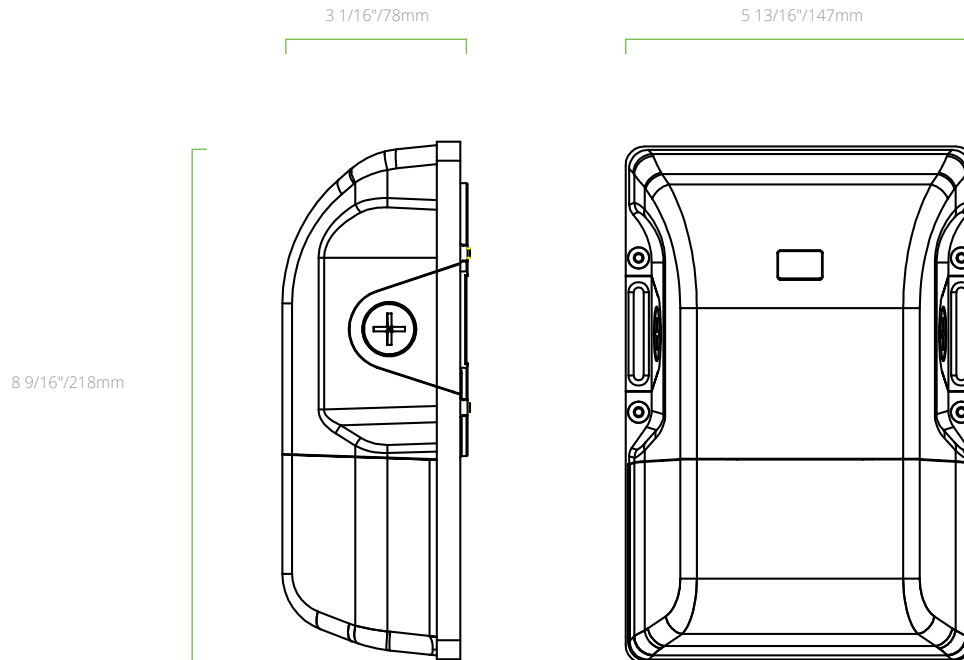

INSTALLATION MADE EASY

- 2 - 1/2" Knockouts for installation versatility; can be mounted with or without junction box

AVAILABLE MODELS

ORDER	ORDER CODE	ITEM #	WATTS*	CCT**	LUMENS	EFFICACY (lm/W)	VOLTAGE	TRADITIONAL WATTAGE EQUIVALENT	DLC ID #
	13930	MWP1-PS30-FCCT-U	30/20/15W	3000/4000/5000K	4050/2700/2025 lm	135 lm/W	120-277V	70W HID	S-1TJCWL

* All power-selectable fixtures ship at the highest wattage setting

** All CCT-selectable fixtures ship at 5000K

MODEL CONFIGURATOR

MODEL	-	POWER	-	CCT	-	VOLTS & DIMMING
MWP1	-		-		-	

EXAMPLE PART NUMBER: MWP1-PS30-FCCT-U

PRODUCT DIMENSIONS

MWP1-PS30-FCCT-U

Weight: 2.31lbs / 1.05 kg