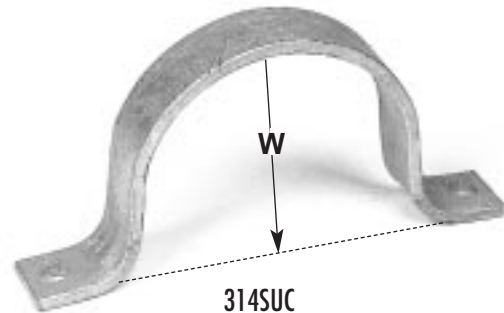

Guard Straps

STRAPS

Straps

Galvanized and Aluminum

Straps		L	W	Std.Pkg.	Wt.-lbs./ C (Steel)	Wt.-lbs./ C (Aluminum)
Cat.No. (Steel)	Cat.No. (Aluminum)					
Straps (SUC & SCA):						
34SUC	34SCA	3/4 x 1/8	3/4"	200	12	4
114SUC	114SCA	3/4 x 1/8	1 1/4"	200	15	5
214SUC	214SCA	1 x 1/8	2 1/4"	100	24	8
314SUC	314SCA	1 x 3/16	3 1/4"	100	60	20
334SUC	334SCA	1 x 3/16	3 3/4"	50	70	23
414SUC	414SCA	1 x 3/16	4 1/4"	50	80	26
50SUC	50SCA	7/8	5"	25	90	30

Other sizes available upon request.

Aluminum Throat Clip (ATC)

Cat. No.	Size	Std.Pkg.	Wt.-lbs/ C
114ATC	used on 1 1/4" guard	50	15
214ATC	used on 2 1/4" guard	50	25
314ATC	used on 3 1/4" guard	25	62
334ATC	used on 3 3/4" guard	25	69